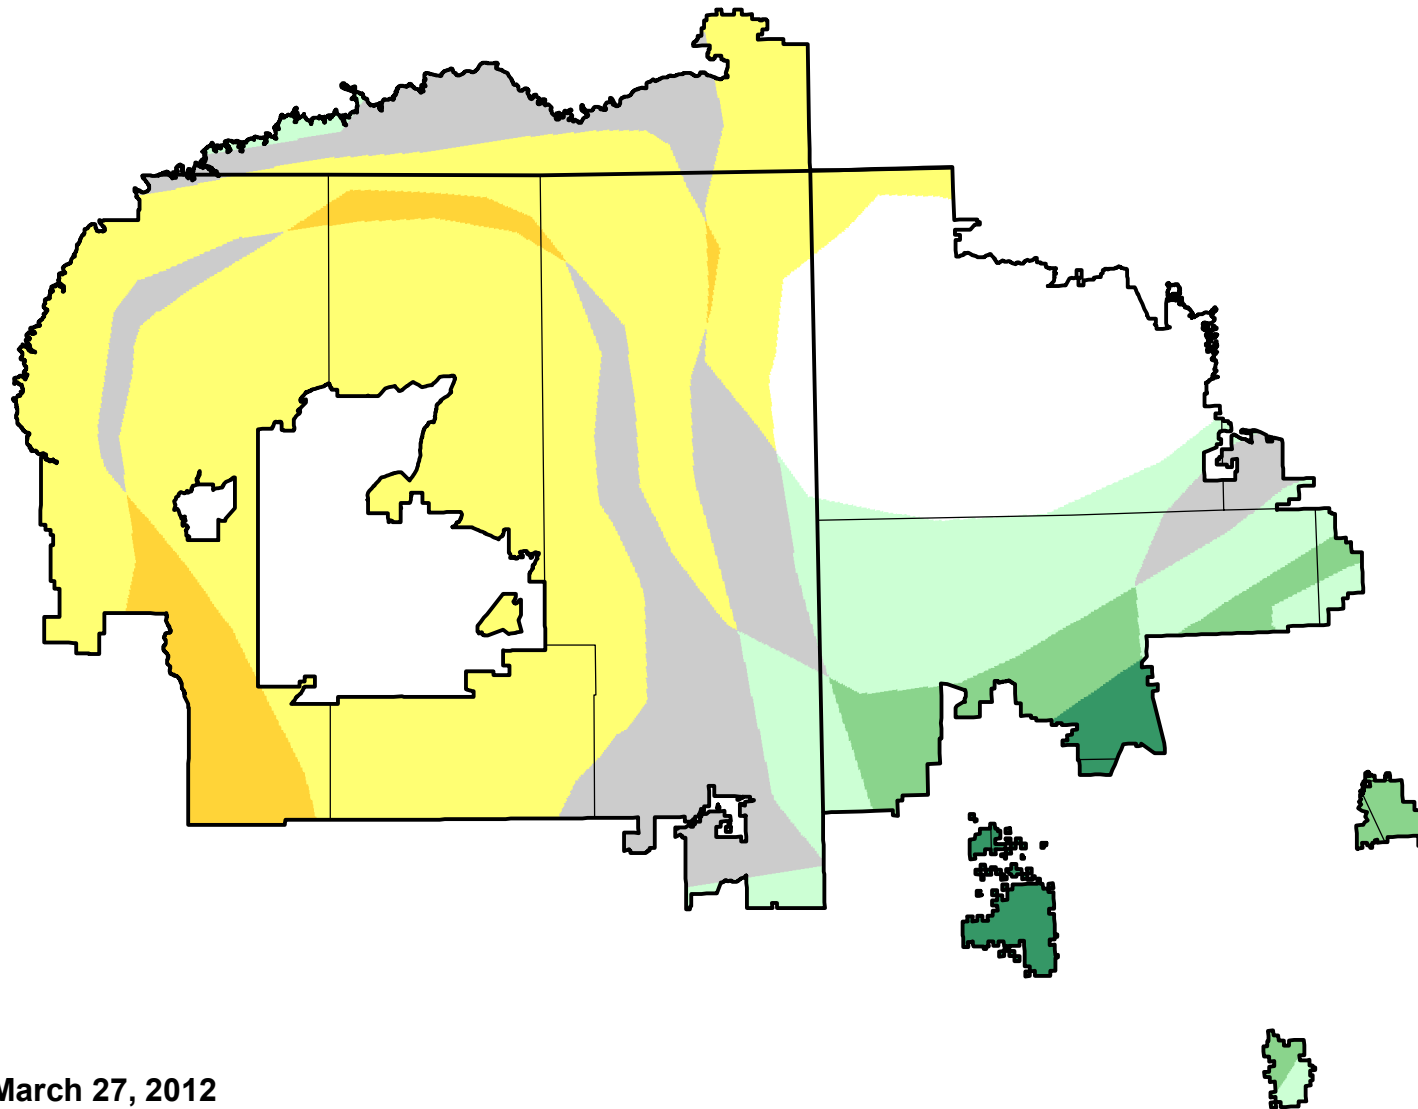

U.S. Drought Monitor Class Change - Navajo

52 Week

March 27, 2012
compared to
March 31, 2011

droughtmonitor.unl.edu

- | | |
|---|---------------------|
|  | 5 Class Degradation |
|  | 4 Class Degradation |
|  | 3 Class Degradation |
|  | 2 Class Degradation |
|  | 1 Class Degradation |
|  | No Change |
|  | 1 Class Improvement |
|  | 2 Class Improvement |
|  | 3 Class Improvement |
|  | 4 Class Improvement |
|  | 5 Class Improvement |