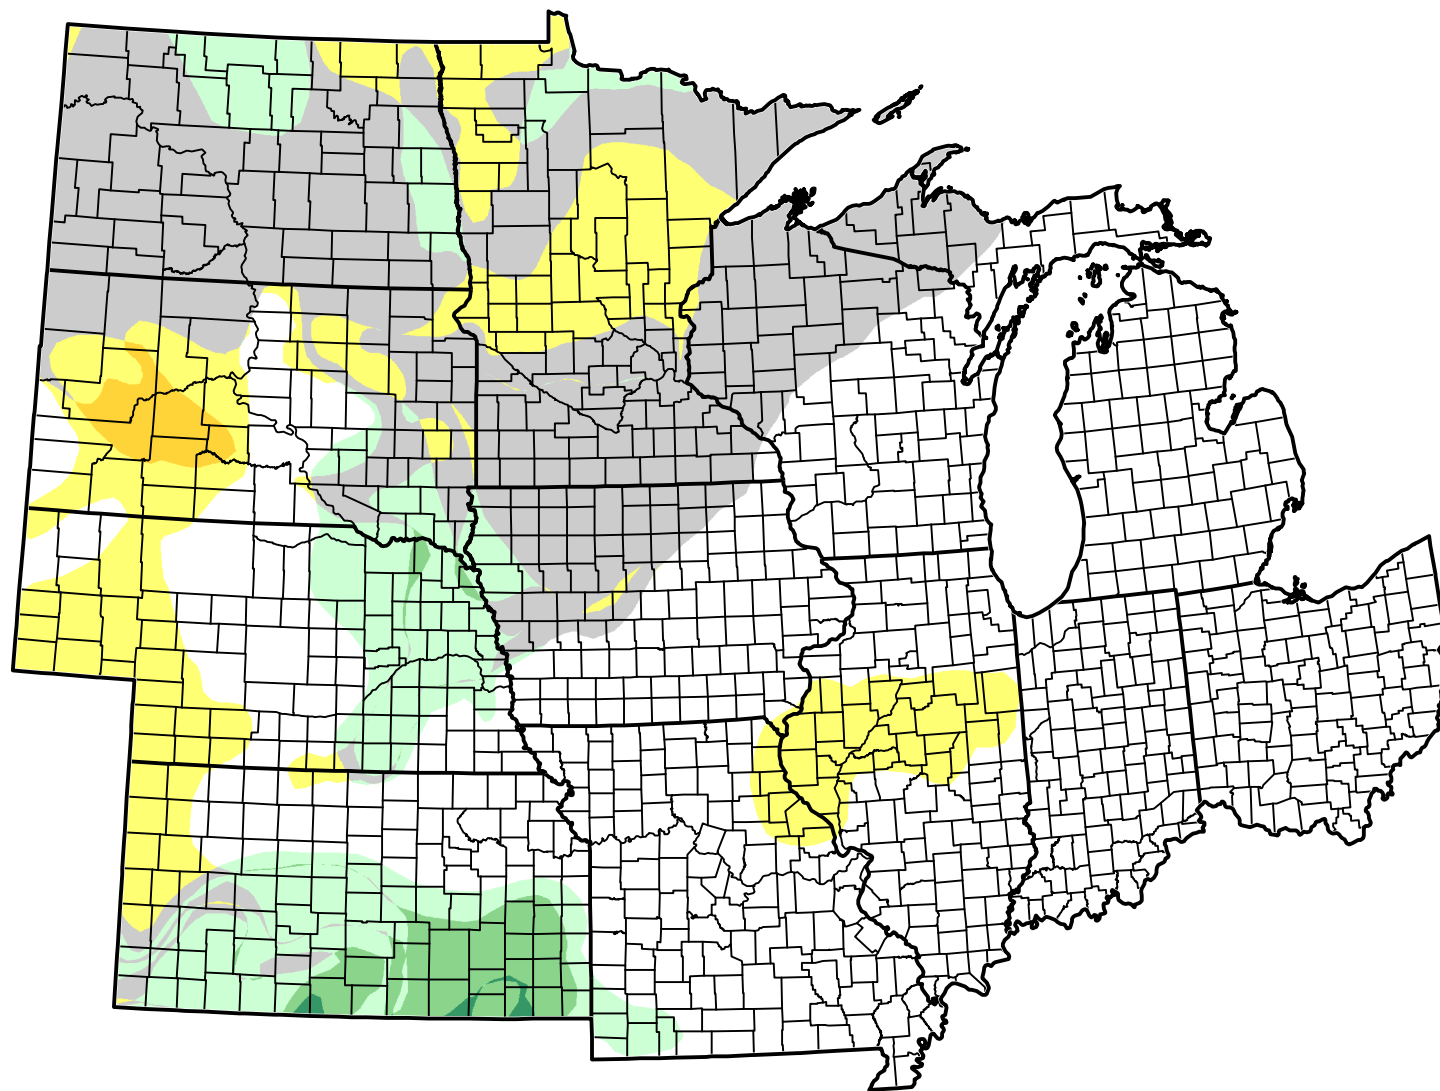

U.S. Drought Monitor Class Change - North Central 3 Months

March 27, 2012
compared to
January 3, 2012