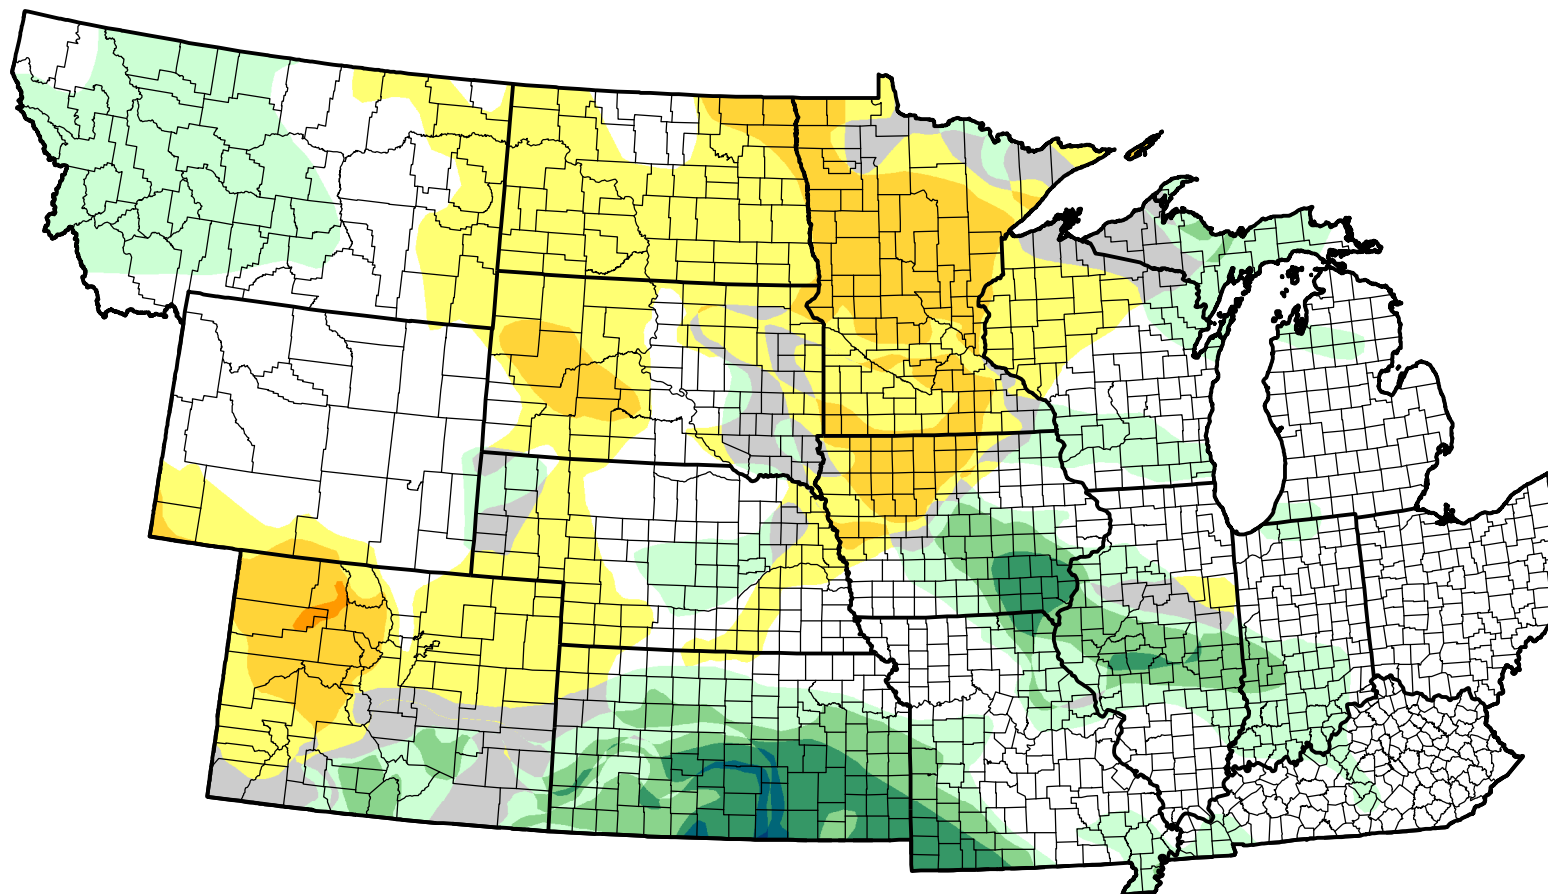

U.S. Drought Monitor Class Change - NWS Central 26 Week

March 27, 2012
compared to
September 29, 2011

droughtmonitor.unl.edu

-  5 Class Degradation
-  4 Class Degradation
-  3 Class Degradation
-  2 Class Degradation
-  1 Class Degradation
-  No Change
-  1 Class Improvement
-  2 Class Improvement
-  3 Class Improvement
-  4 Class Improvement
-  5 Class Improvement