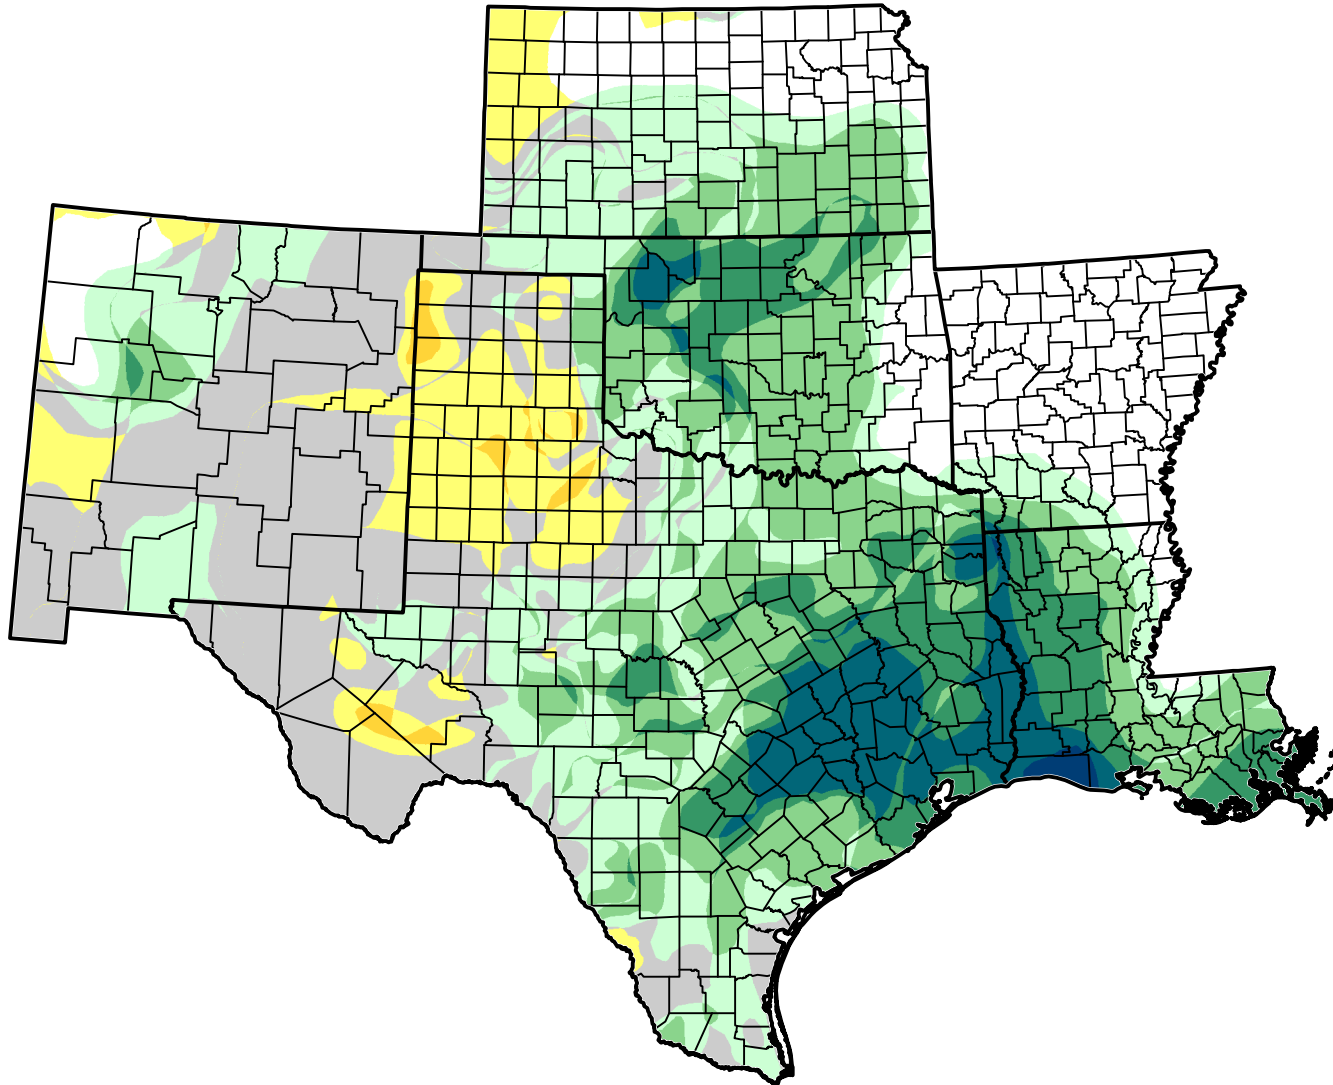

U.S. Drought Monitor Class Change - Southern Plains 3 Months

March 27, 2012
compared to
January 3, 2012

-  5 Class Degradation
-  4 Class Degradation
-  3 Class Degradation
-  2 Class Degradation
-  1 Class Degradation
-  No Change
-  1 Class Improvement
-  2 Class Improvement
-  3 Class Improvement
-  4 Class Improvement
-  5 Class Improvement