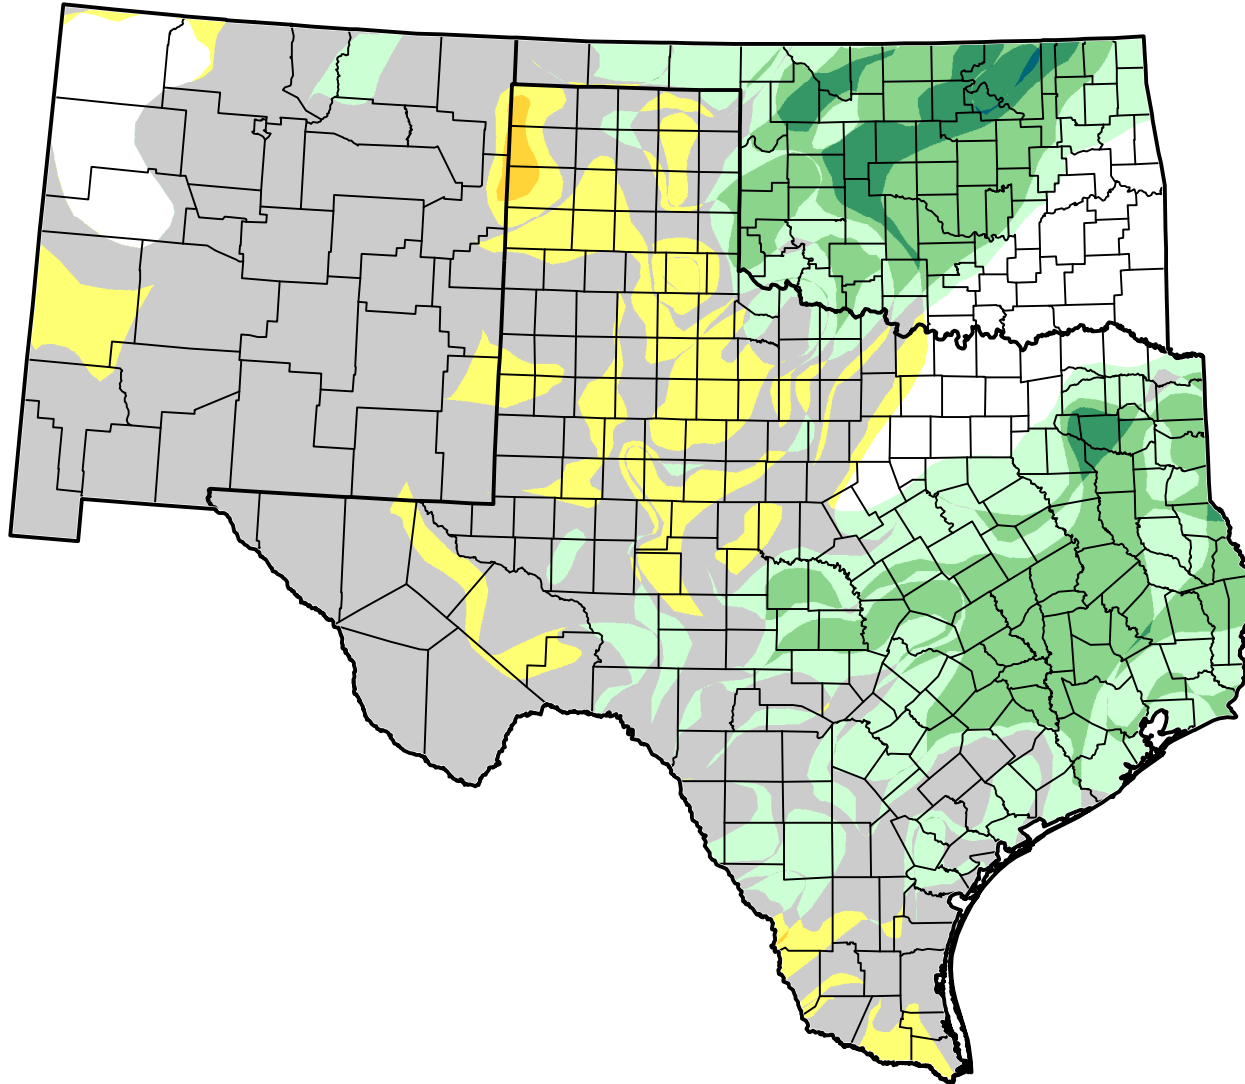

U.S. Drought Monitor Class Change - Southern Plains Area

1 Month

March 27, 2012
compared to
February 28, 2012