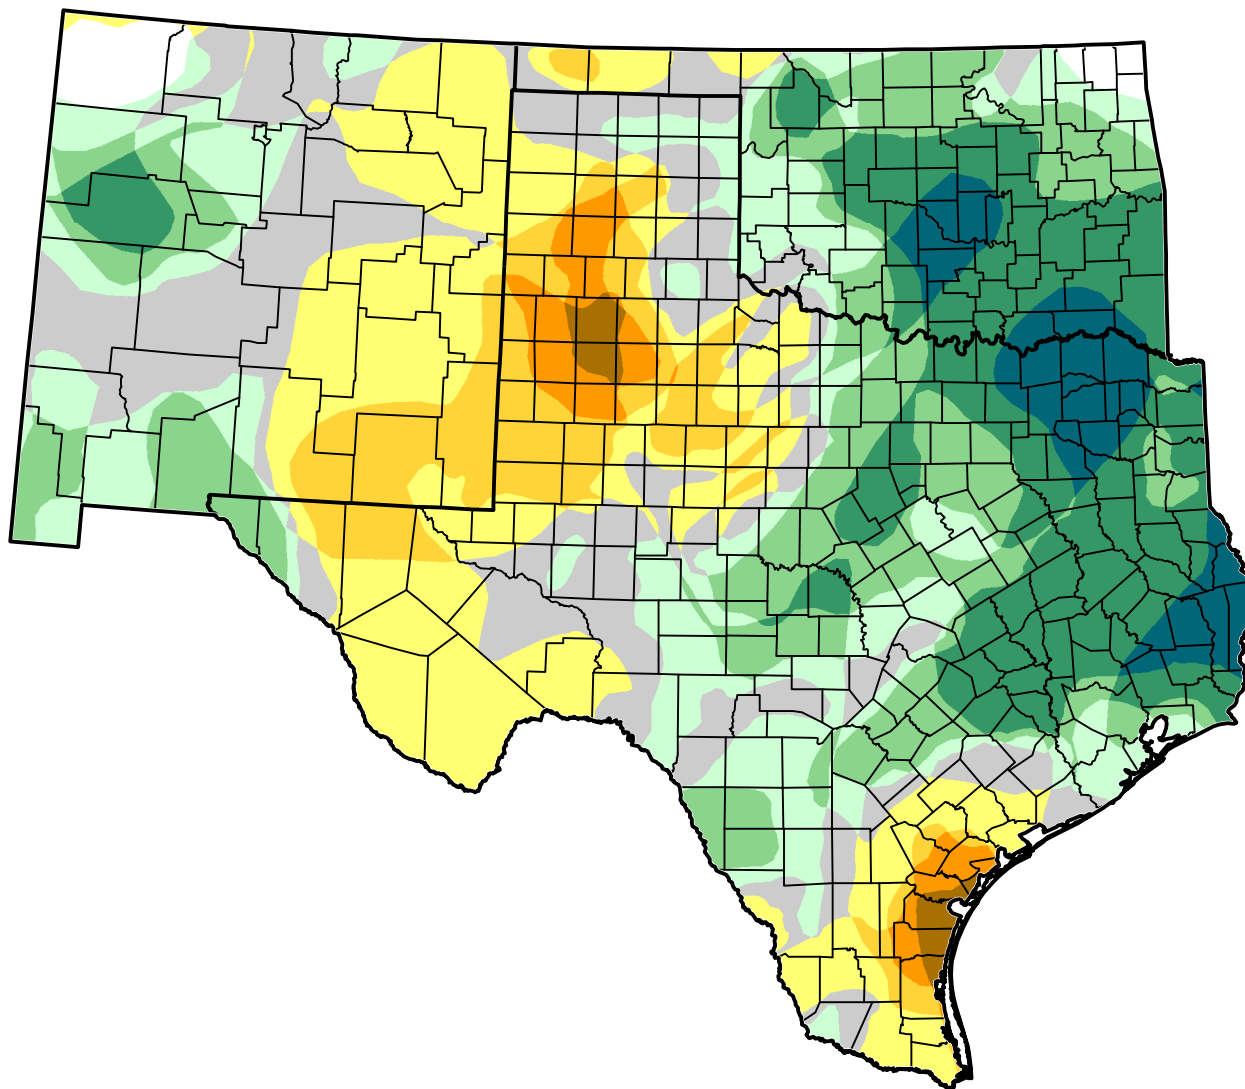

U.S. Drought Monitor Class Change - Southern Plains Area

1 Year

March 27, 2012
compared to
March 29, 2011

-  5 Class Degradation
-  4 Class Degradation
-  3 Class Degradation
-  2 Class Degradation
-  1 Class Degradation
-  No Change
-  1 Class Improvement
-  2 Class Improvement
-  3 Class Improvement
-  4 Class Improvement
-  5 Class Improvement