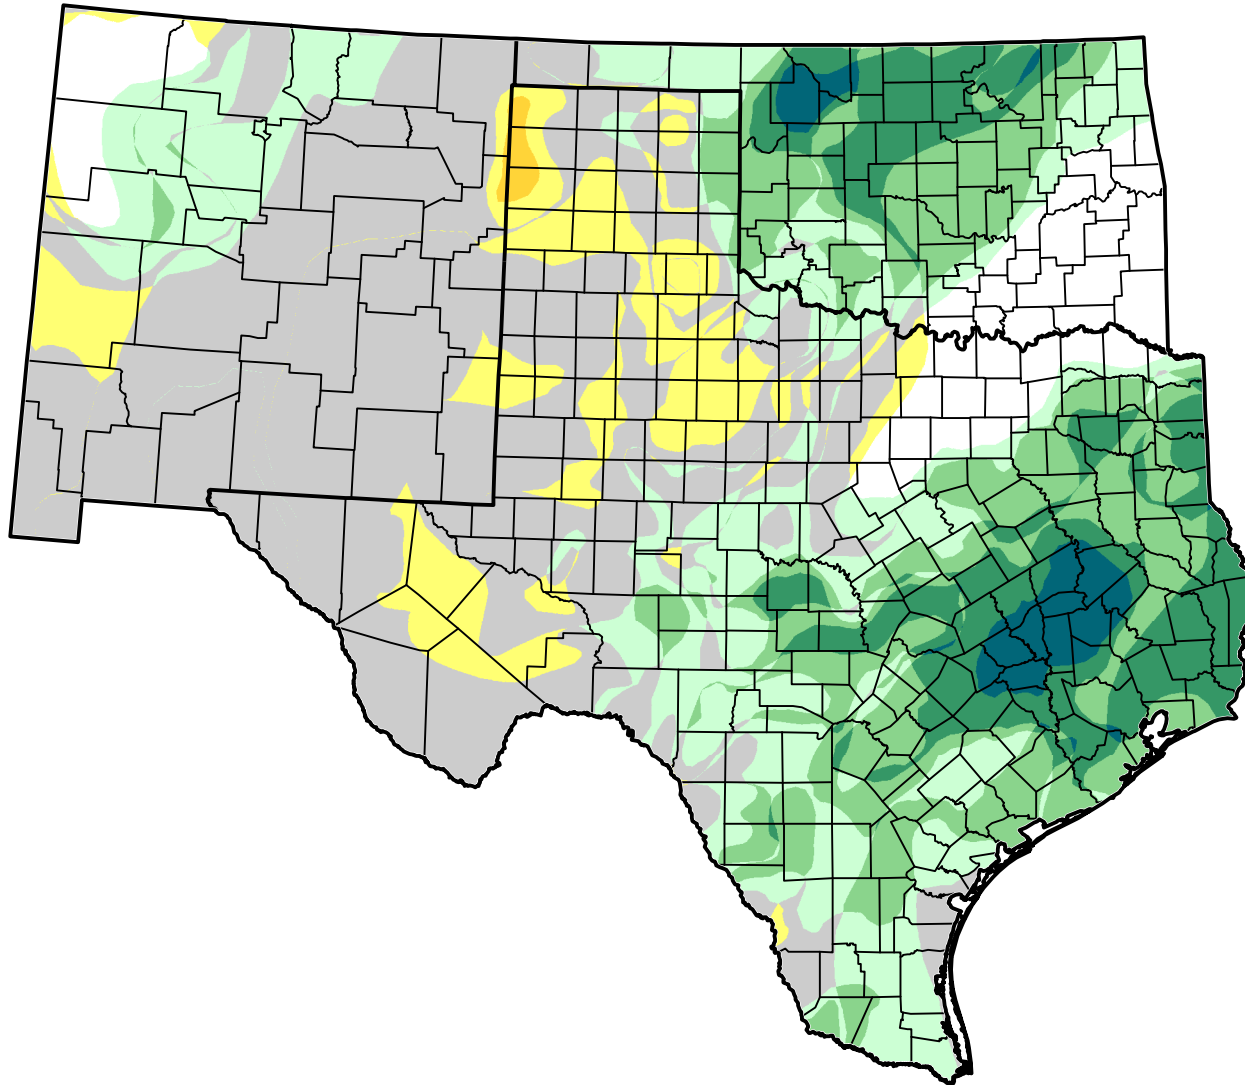

U.S. Drought Monitor Class Change - Southern Plains Area 2 Months

March 27, 2012
compared to
January 31, 2012