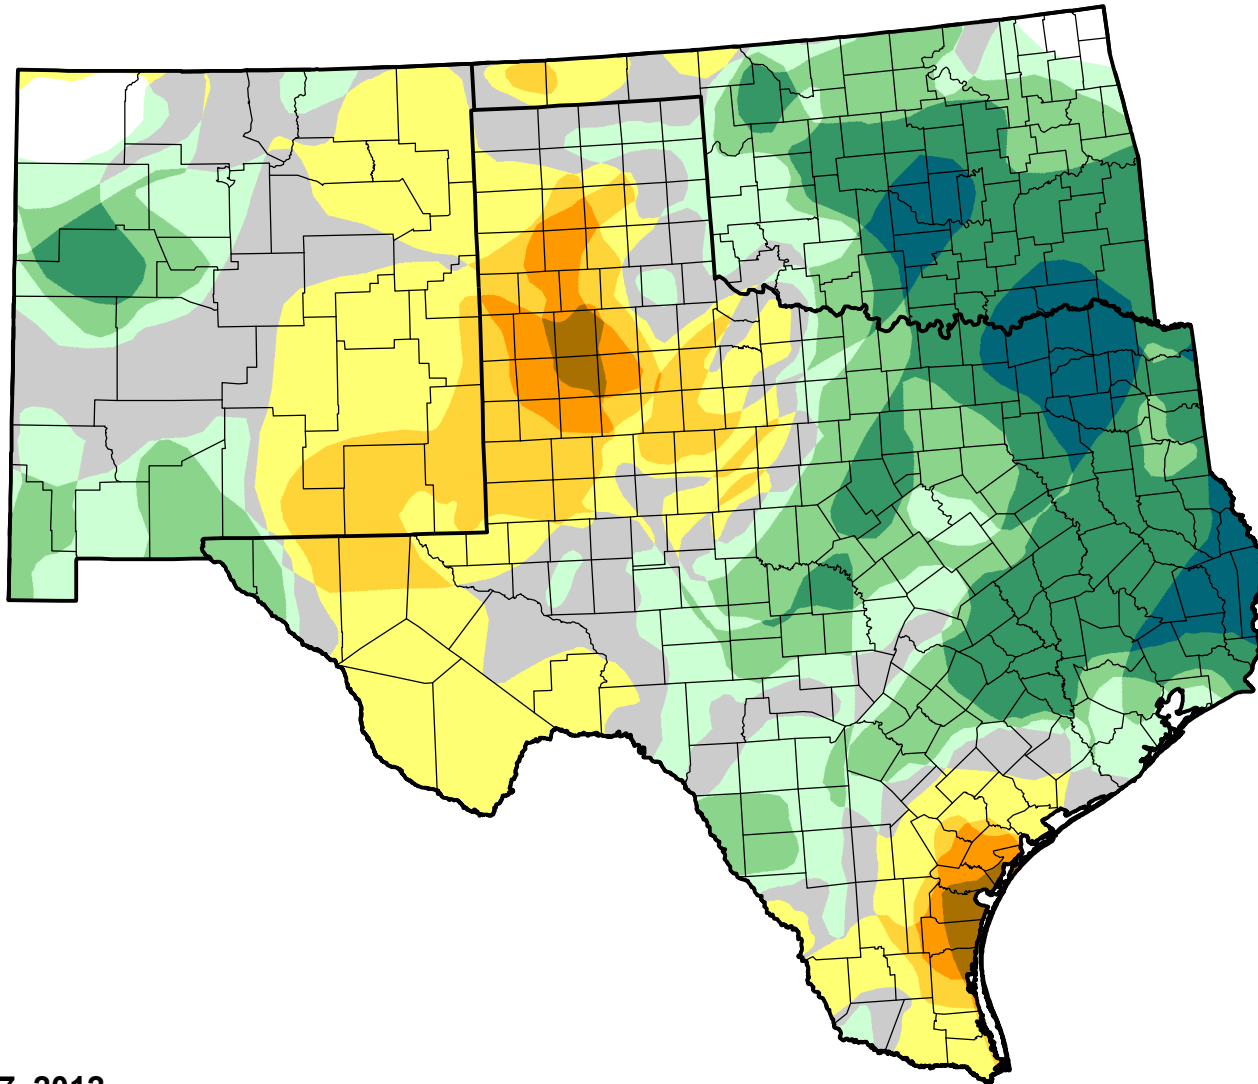

U.S. Drought Monitor Class Change - Southern Plains RDEWS

52 Week

March 27, 2012
compared to
March 31, 2011

droughtmonitor.unl.edu

-  5 Class Degradation
-  4 Class Degradation
-  3 Class Degradation
-  2 Class Degradation
-  1 Class Degradation
-  No Change
-  1 Class Improvement
-  2 Class Improvement
-  3 Class Improvement
-  4 Class Improvement
-  5 Class Improvement