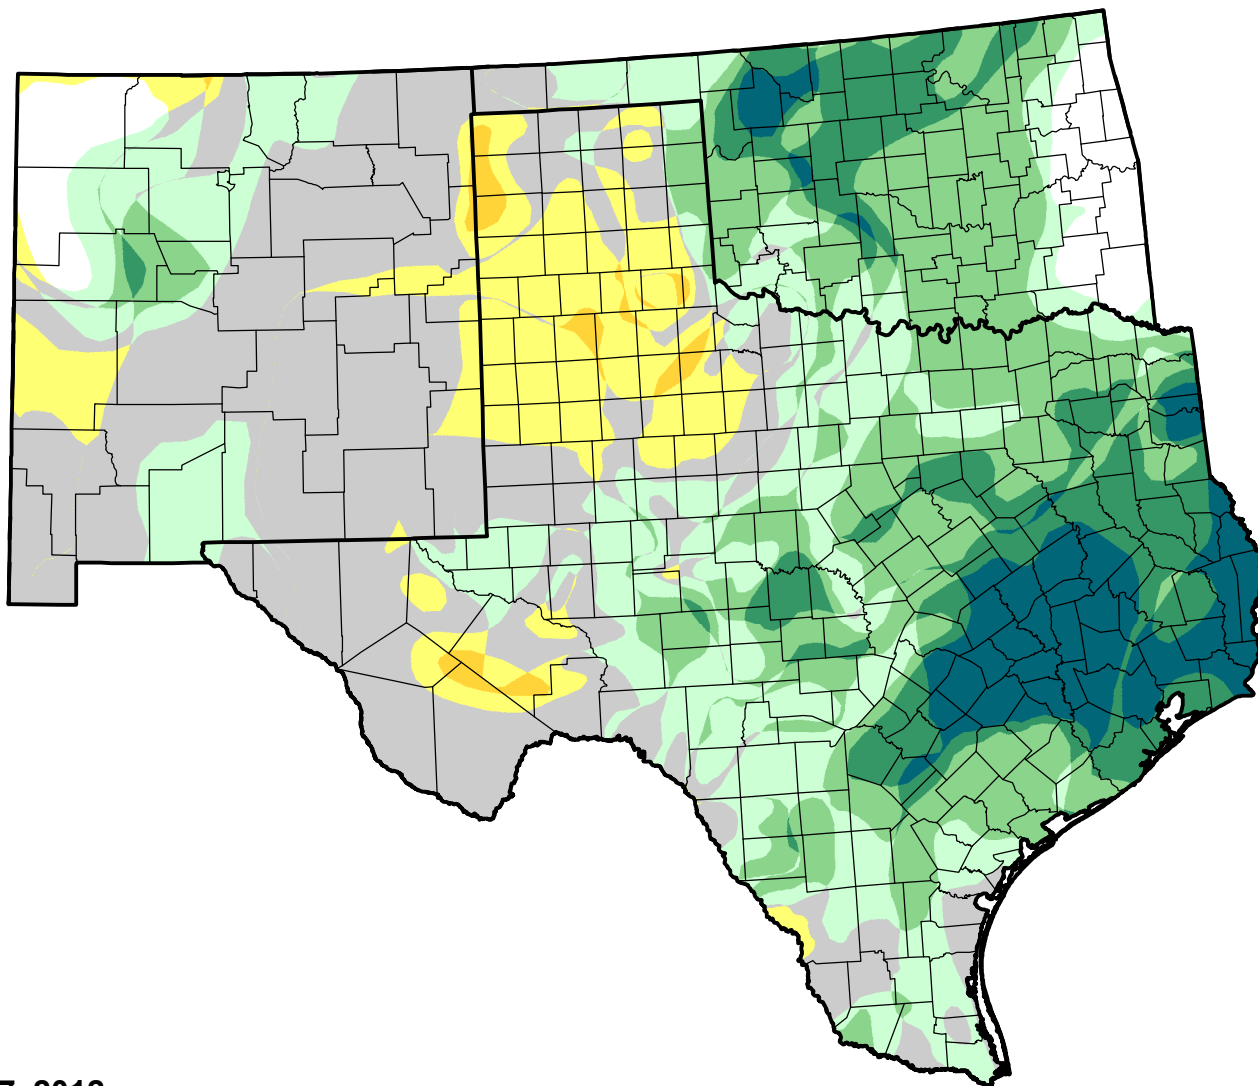

U.S. Drought Monitor Class Change - Southern Plains RDEWS

Start of Calendar Year

March 27, 2012
compared to
January 5, 2012

droughtmonitor.unl.edu

- 5 Class Degradation
- 4 Class Degradation
- 3 Class Degradation
- 2 Class Degradation
- 1 Class Degradation
- No Change
- 1 Class Improvement
- 2 Class Improvement
- 3 Class Improvement
- 4 Class Improvement
- 5 Class Improvement