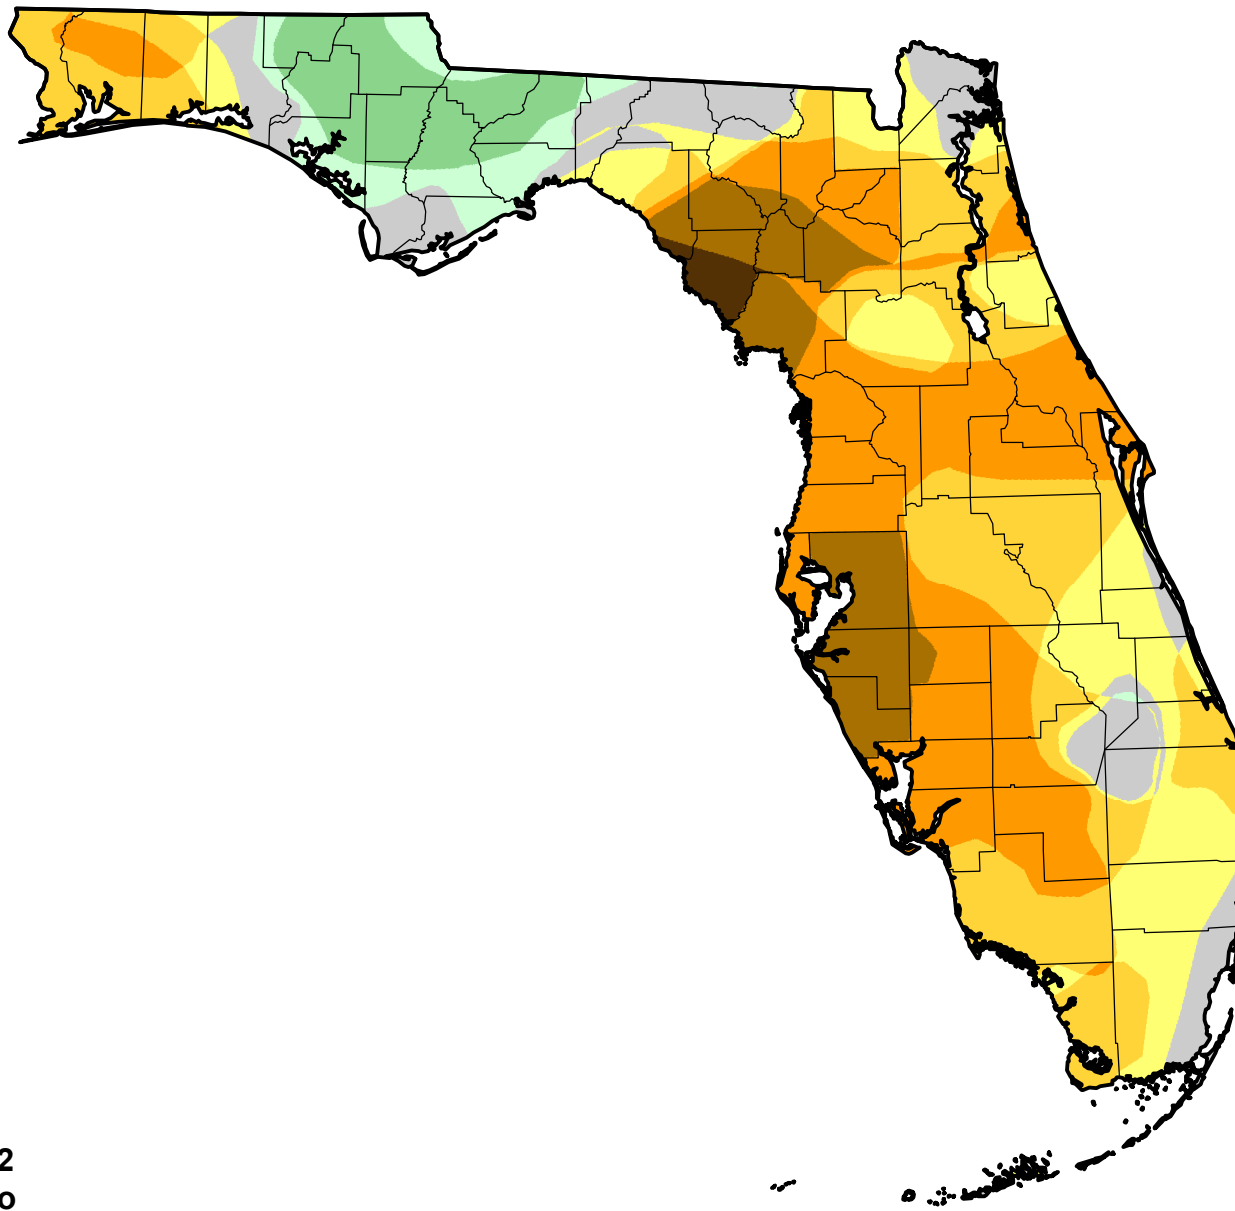

U.S. Drought Monitor Class Change - Florida

26 Week

April 3, 2012
compared to
October 6, 2011

droughtmonitor.unl.edu

- | | |
|---|---------------------|
|  | 5 Class Degradation |
|  | 4 Class Degradation |
|  | 3 Class Degradation |
|  | 2 Class Degradation |
|  | 1 Class Degradation |
|  | No Change |
|  | 1 Class Improvement |
|  | 2 Class Improvement |
|  | 3 Class Improvement |
|  | 4 Class Improvement |
|  | 5 Class Improvement |