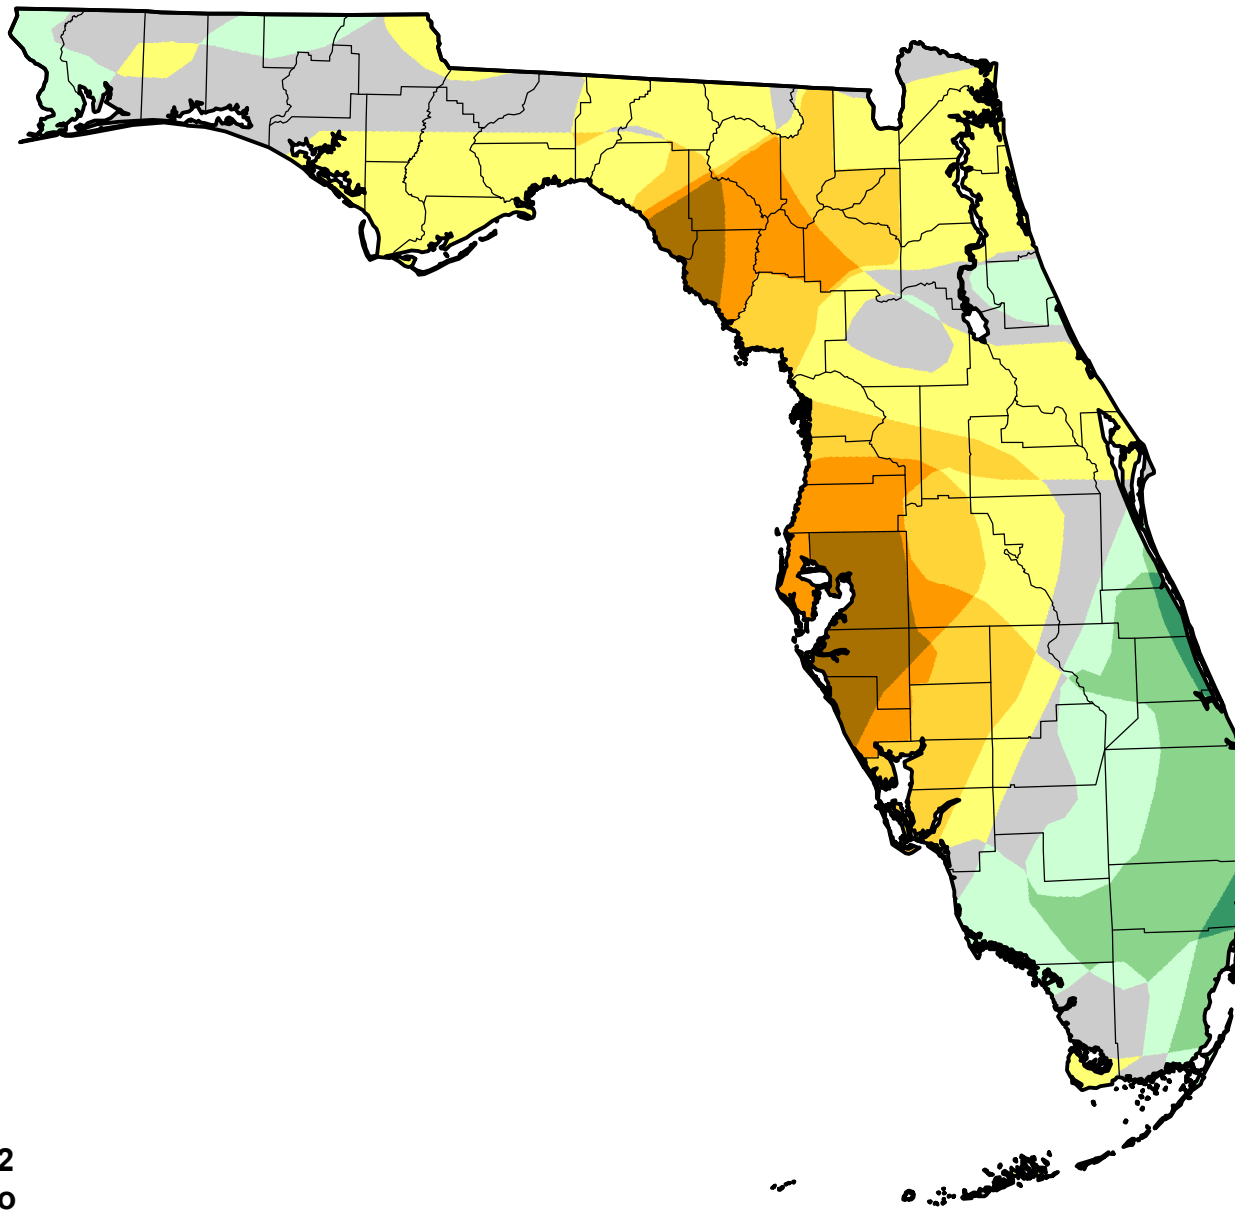

U.S. Drought Monitor Class Change - Florida

52 Week

-  5 Class Degradation
-  4 Class Degradation
-  3 Class Degradation
-  2 Class Degradation
-  1 Class Degradation
-  No Change
-  1 Class Improvement
-  2 Class Improvement
-  3 Class Improvement
-  4 Class Improvement
-  5 Class Improvement

April 3, 2012
compared to
April 7, 2011

droughtmonitor.unl.edu