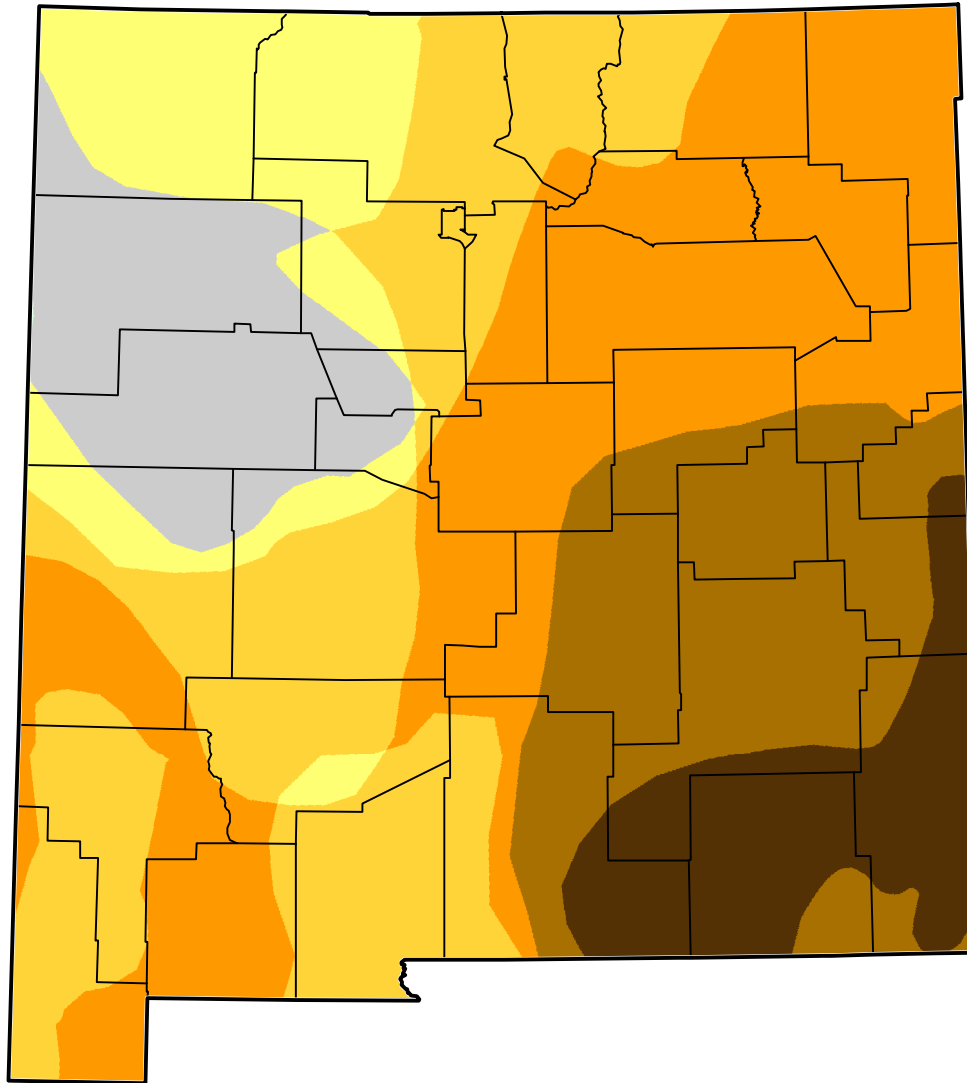

U.S. Drought Monitor Class Change - New Mexico

2 Years

April 3, 2012
compared to
April 6, 2010

- 5 Class Degradation
- 4 Class Degradation
- 3 Class Degradation
- 2 Class Degradation
- 1 Class Degradation
- No Change
- 1 Class Improvement
- 2 Class Improvement
- 3 Class Improvement
- 4 Class Improvement
- 5 Class Improvement