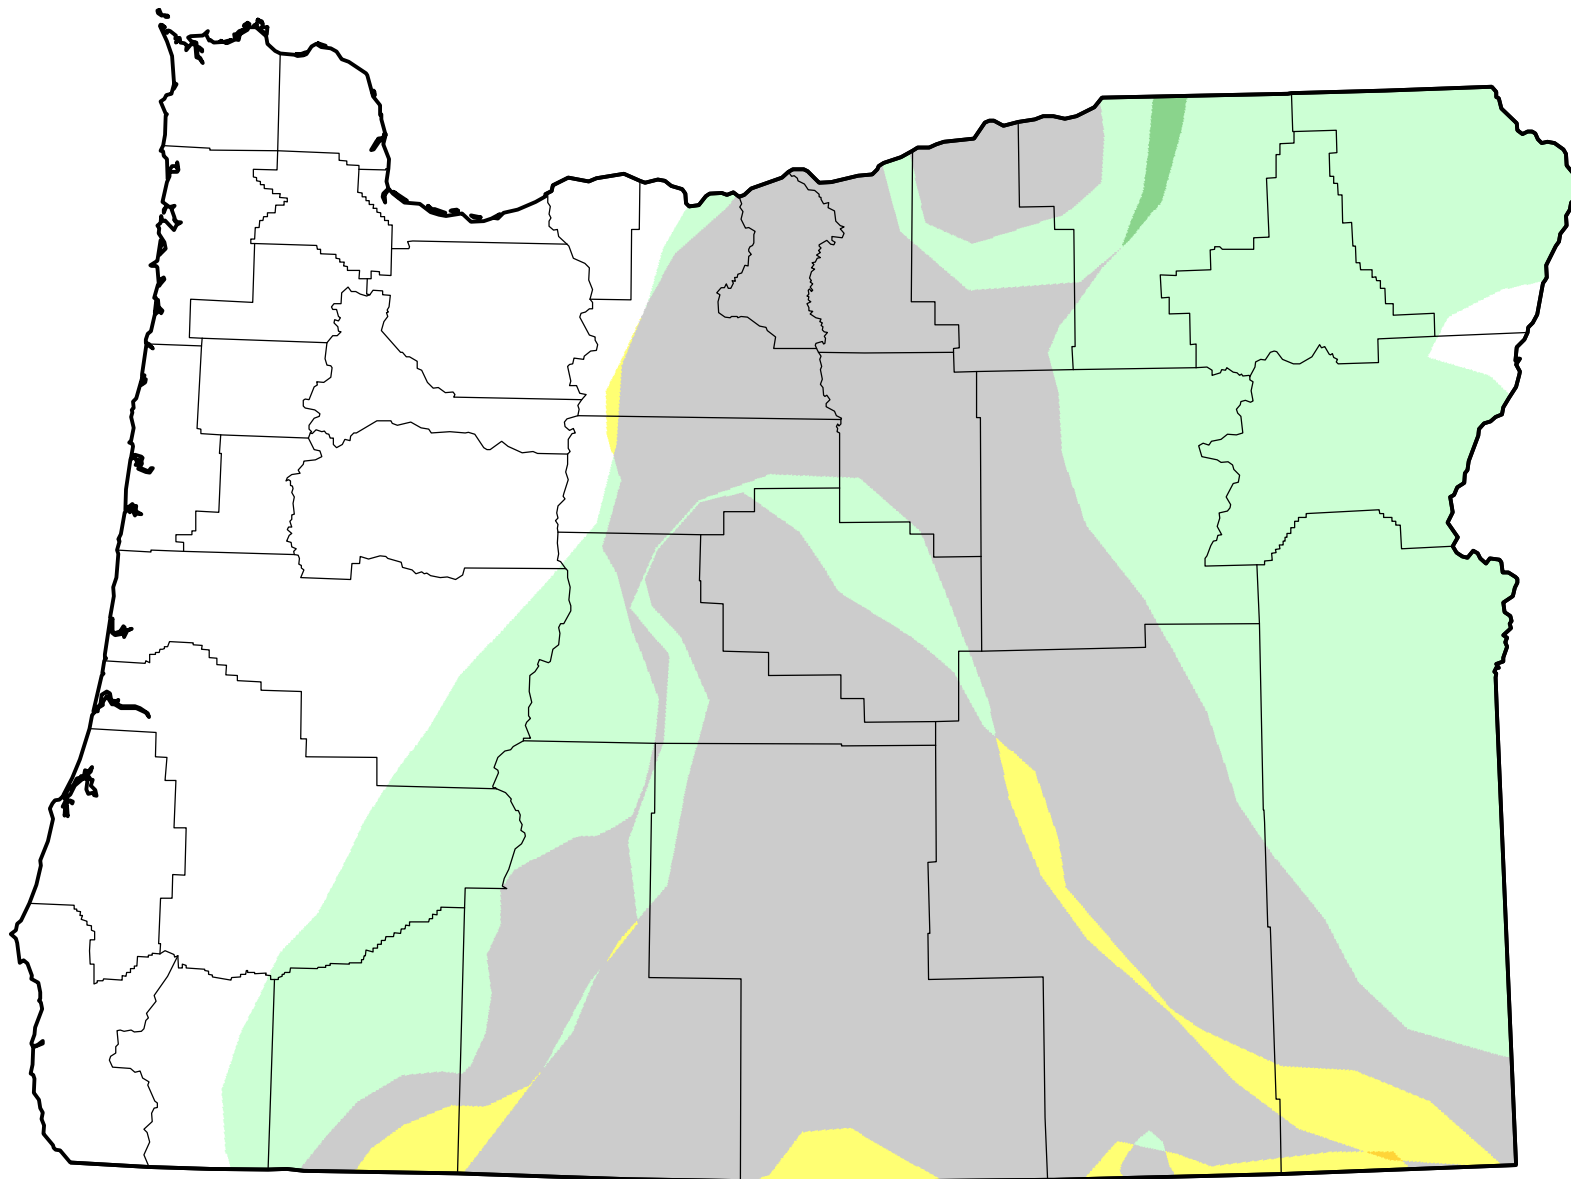

U.S. Drought Monitor Class Change - Oregon

8 Week

April 3, 2012
compared to
February 9, 2012

droughtmonitor.unl.edu

- 5 Class Degradation
- 4 Class Degradation
- 3 Class Degradation
- 2 Class Degradation
- 1 Class Degradation
- No Change
- 1 Class Improvement
- 2 Class Improvement
- 3 Class Improvement
- 4 Class Improvement
- 5 Class Improvement