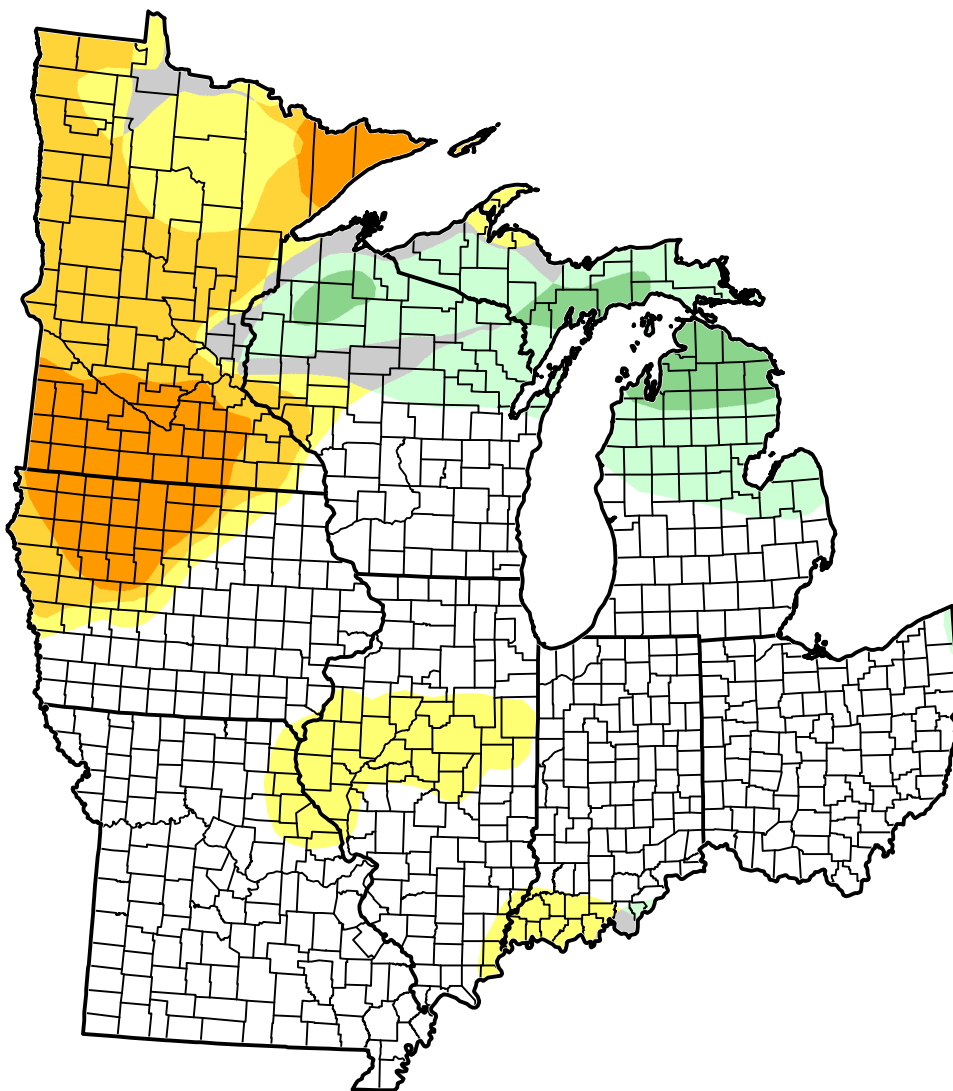

U.S. Drought Monitor Class Change - USDA Midwest Climate Hub 2 Years

- 5 Class Degradation
- 4 Class Degradation
- 3 Class Degradation
- 2 Class Degradation
- 1 Class Degradation
- No Change
- 1 Class Improvement
- 2 Class Improvement
- 3 Class Improvement
- 4 Class Improvement
- 5 Class Improvement

April 3, 2012
compared to
April 6, 2010