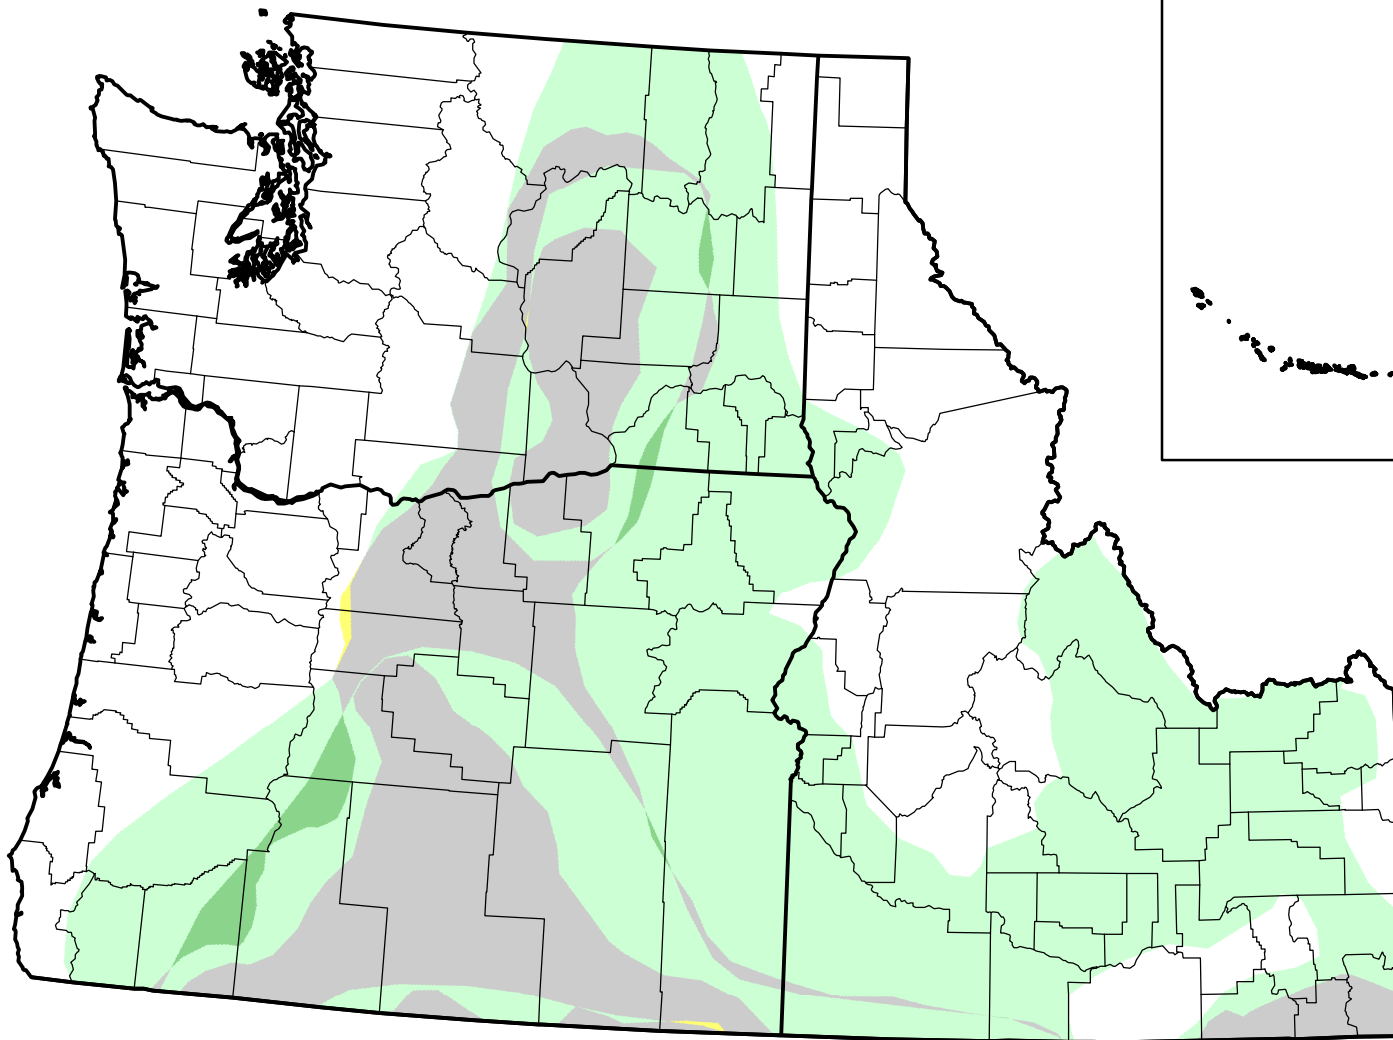

U.S. Drought Monitor Class Change - USDA Northwest Climate Hub

4 Week

April 3, 2012
compared to
March 8, 2012

droughtmonitor.unl.edu

-  5 Class Degradation
-  4 Class Degradation
-  3 Class Degradation
-  2 Class Degradation
-  1 Class Degradation
-  No Change
-  1 Class Improvement
-  2 Class Improvement
-  3 Class Improvement
-  4 Class Improvement
-  5 Class Improvement