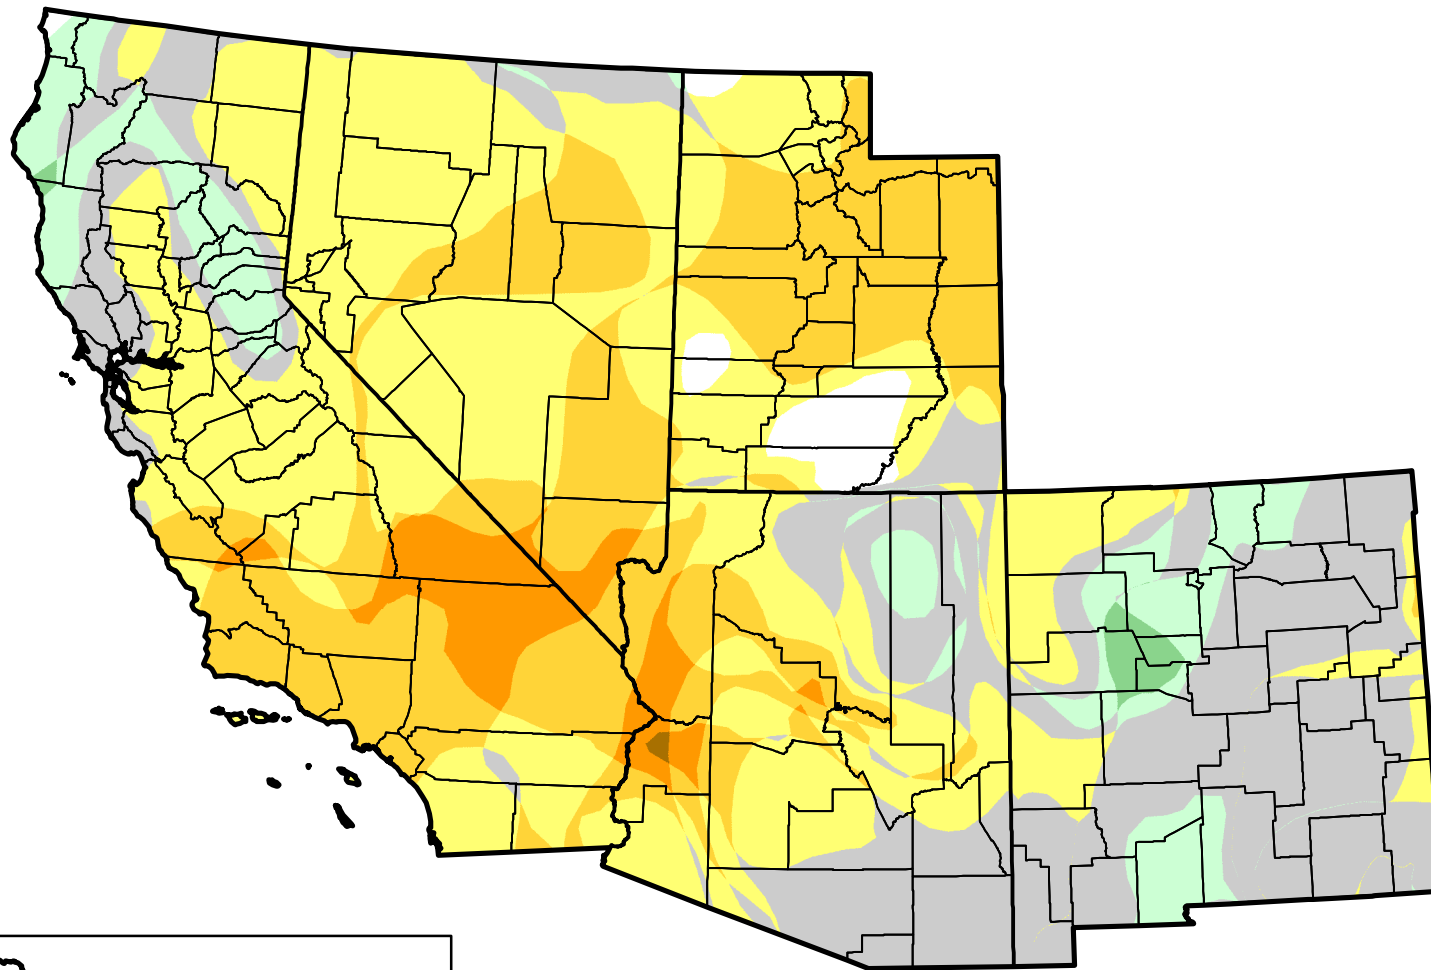

U.S. Drought Monitor Class Change - USDA Southwest Climate Hub

Start of Calendar Year

-  5 Class Degradation
-  4 Class Degradation
-  3 Class Degradation
-  2 Class Degradation
-  1 Class Degradation
-  No Change
-  1 Class Improvement
-  2 Class Improvement
-  3 Class Improvement
-  4 Class Improvement
-  5 Class Improvement