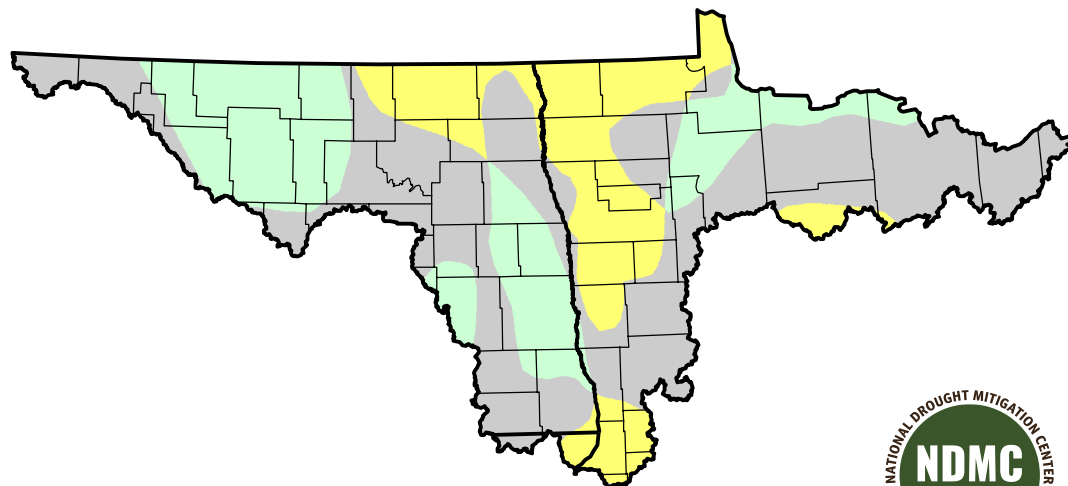

# U.S. Drought Monitor Class Change - Souris-Red-Rainy Watershed

## 13 Week

April 3, 2012  
compared to  
January 5, 2012

[droughtmonitor.unl.edu](http://droughtmonitor.unl.edu)