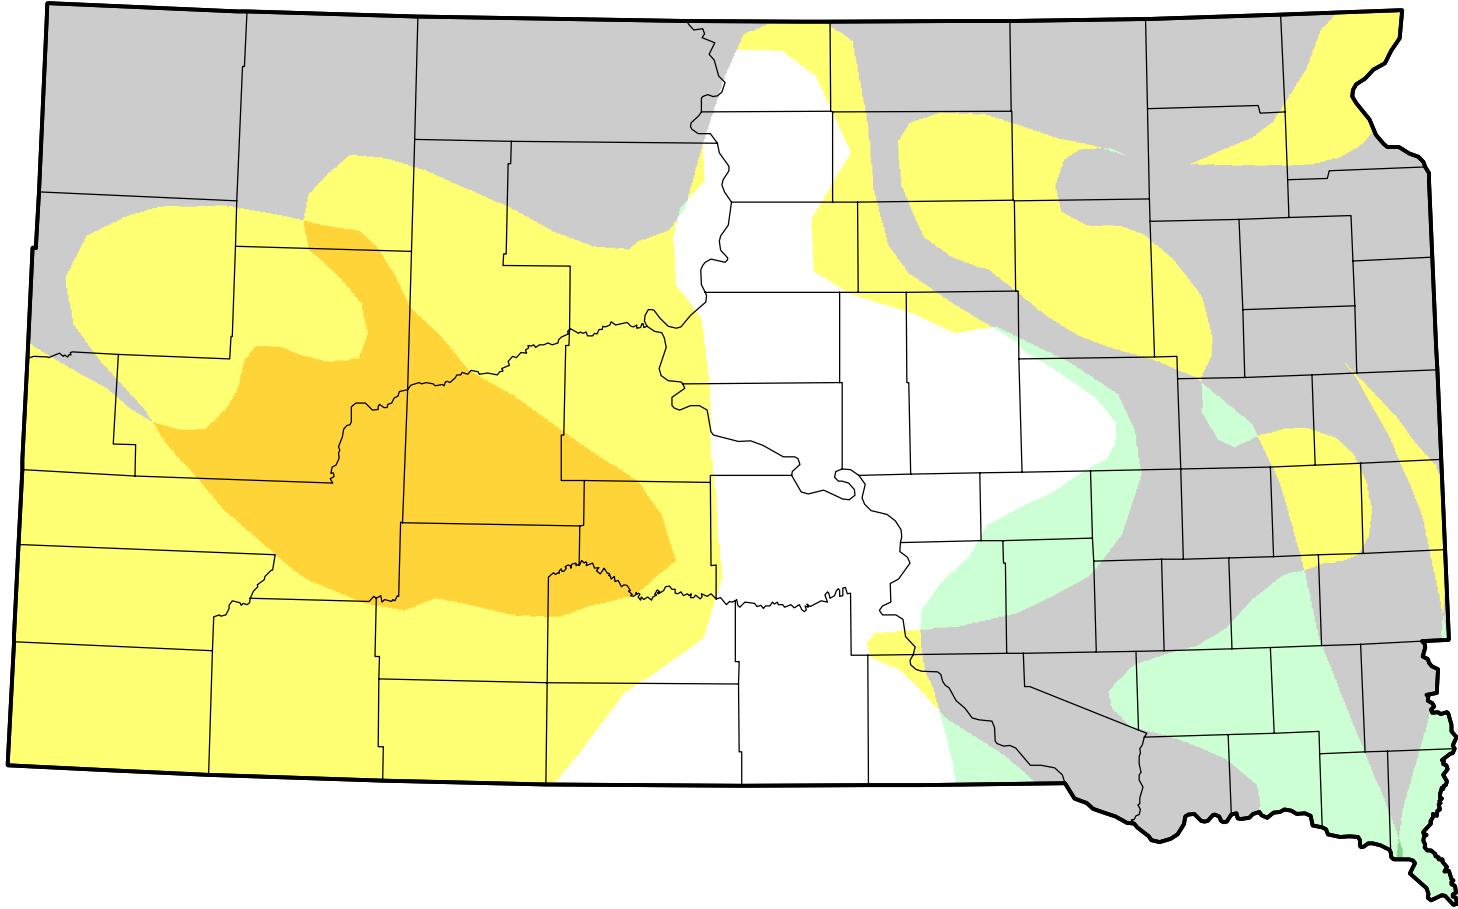

U.S. Drought Monitor Class Change - South Dakota

Start of Calendar Year

April 3, 2012
compared to
January 5, 2012

droughtmonitor.unl.edu

-  5 Class Degradation
-  4 Class Degradation
-  3 Class Degradation
-  2 Class Degradation
-  1 Class Degradation
-  No Change
-  1 Class Improvement
-  2 Class Improvement
-  3 Class Improvement
-  4 Class Improvement
-  5 Class Improvement