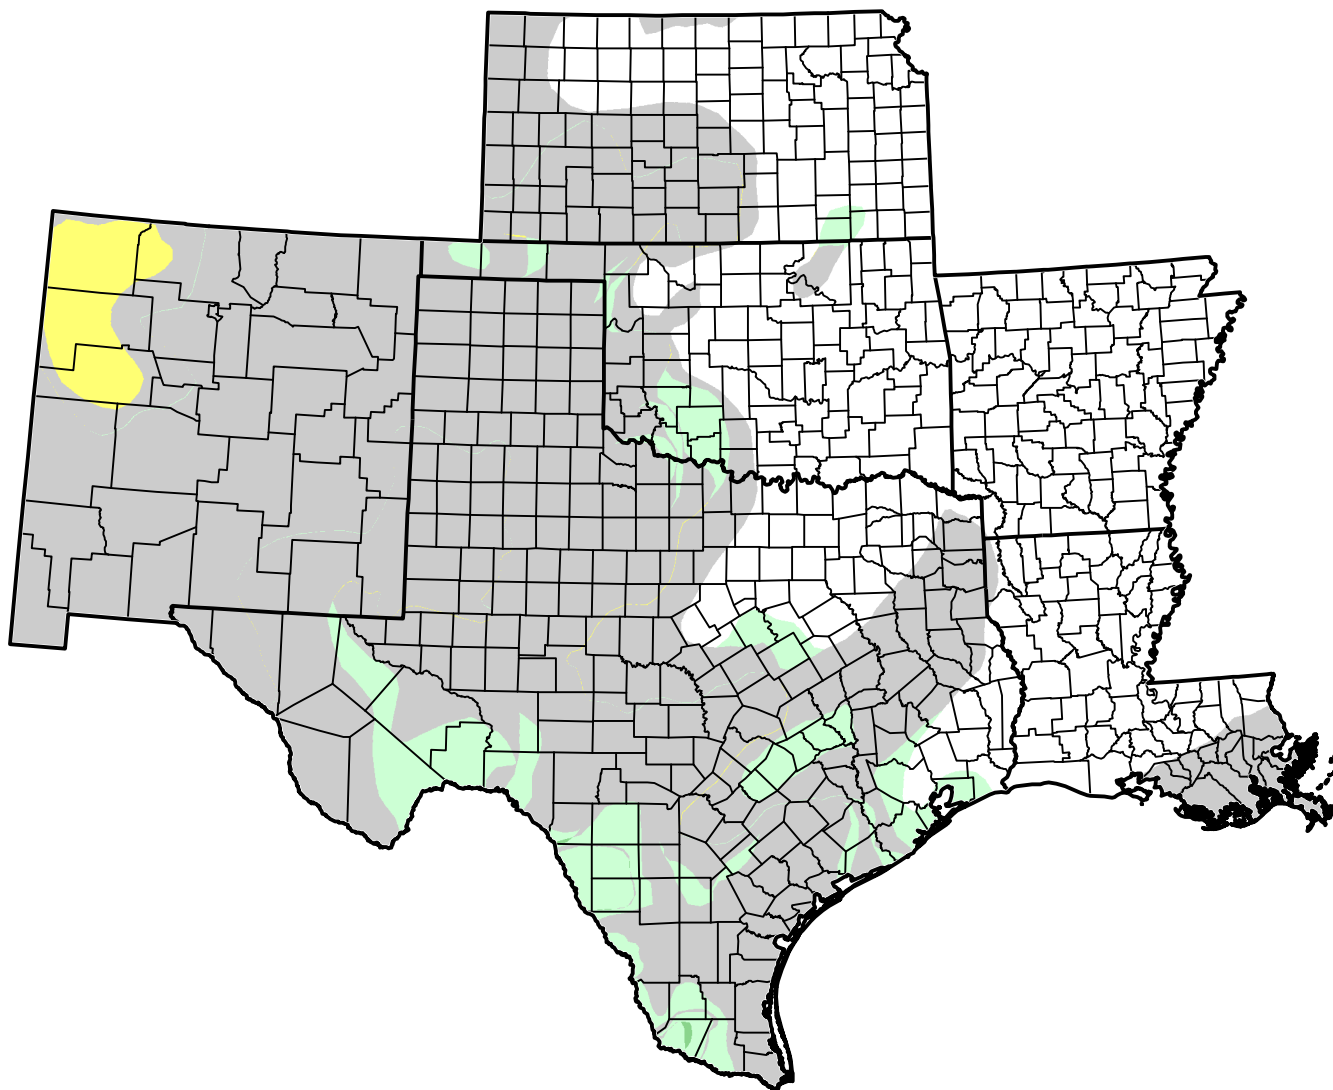

U.S. Drought Monitor Class Change - Southern Plains

1 Week

April 3, 2012
compared to
March 27, 2012