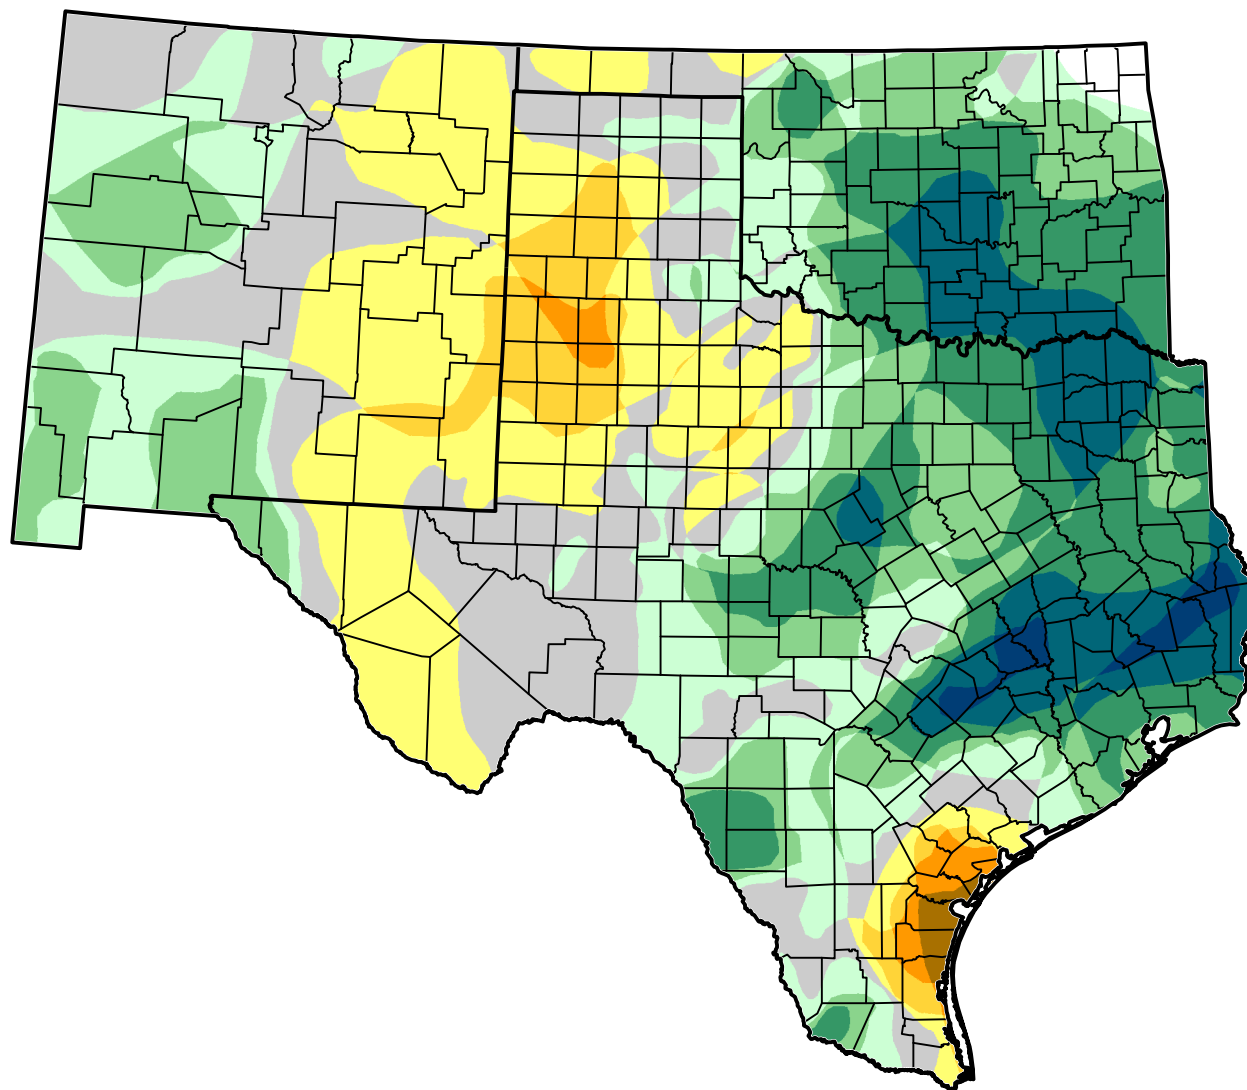

U.S. Drought Monitor Class Change - Southern Plains Area

1 Year

April 3, 2012
compared to
April 5, 2011