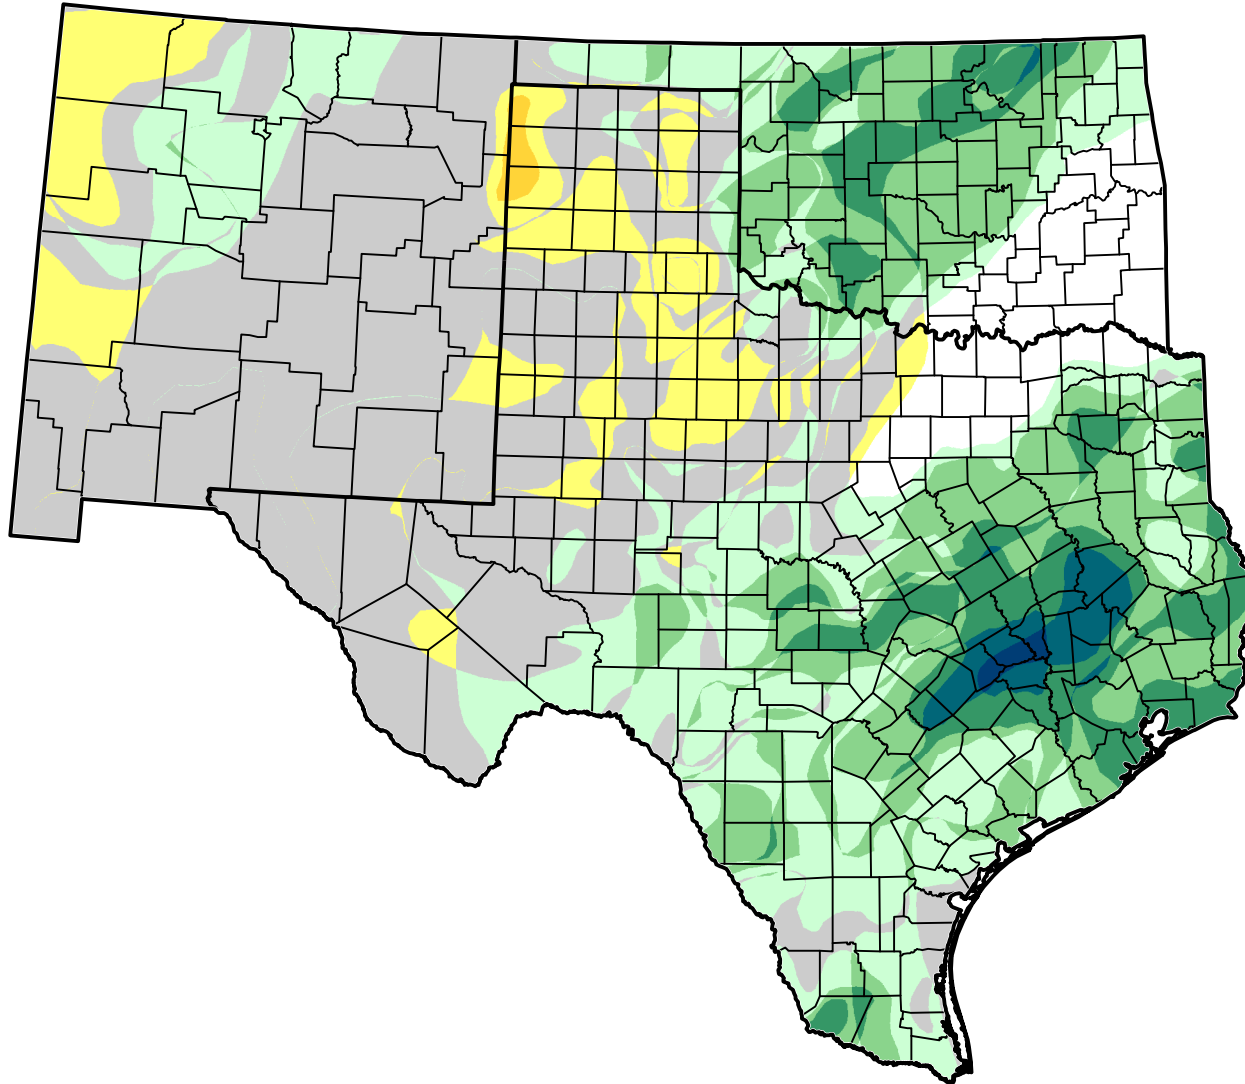

# U.S. Drought Monitor Class Change - Southern Plains Area 2 Months

April 3, 2012  
compared to  
February 7, 2012