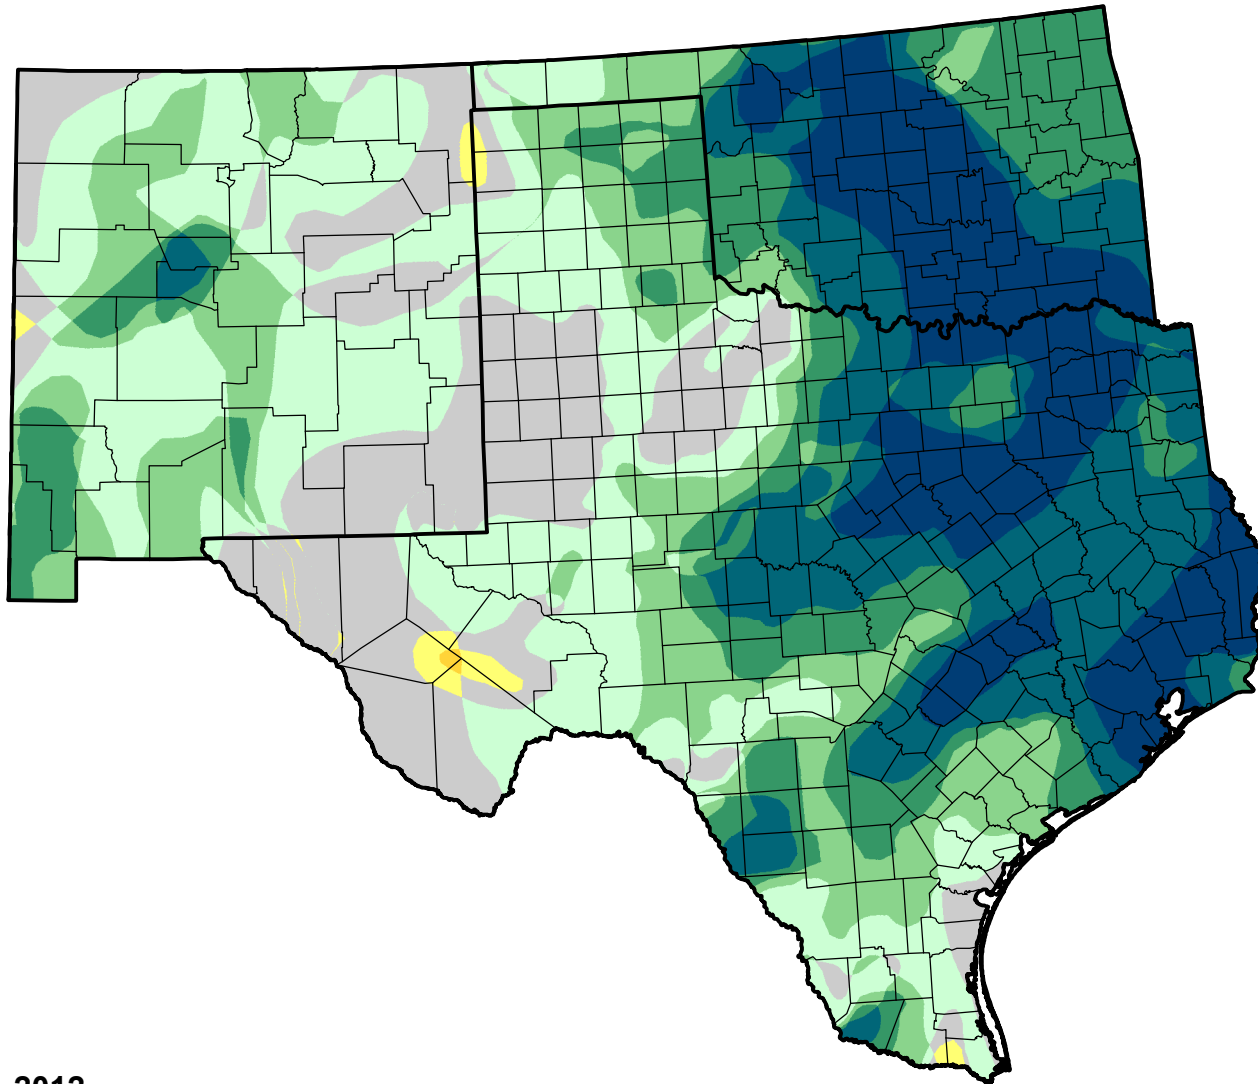

U.S. Drought Monitor Class Change - Southern Plains RDEWS

26 Week

April 3, 2012
compared to
October 6, 2011

droughtmonitor.unl.edu

-  5 Class Degradation
-  4 Class Degradation
-  3 Class Degradation
-  2 Class Degradation
-  1 Class Degradation
-  No Change
-  1 Class Improvement
-  2 Class Improvement
-  3 Class Improvement
-  4 Class Improvement
-  5 Class Improvement