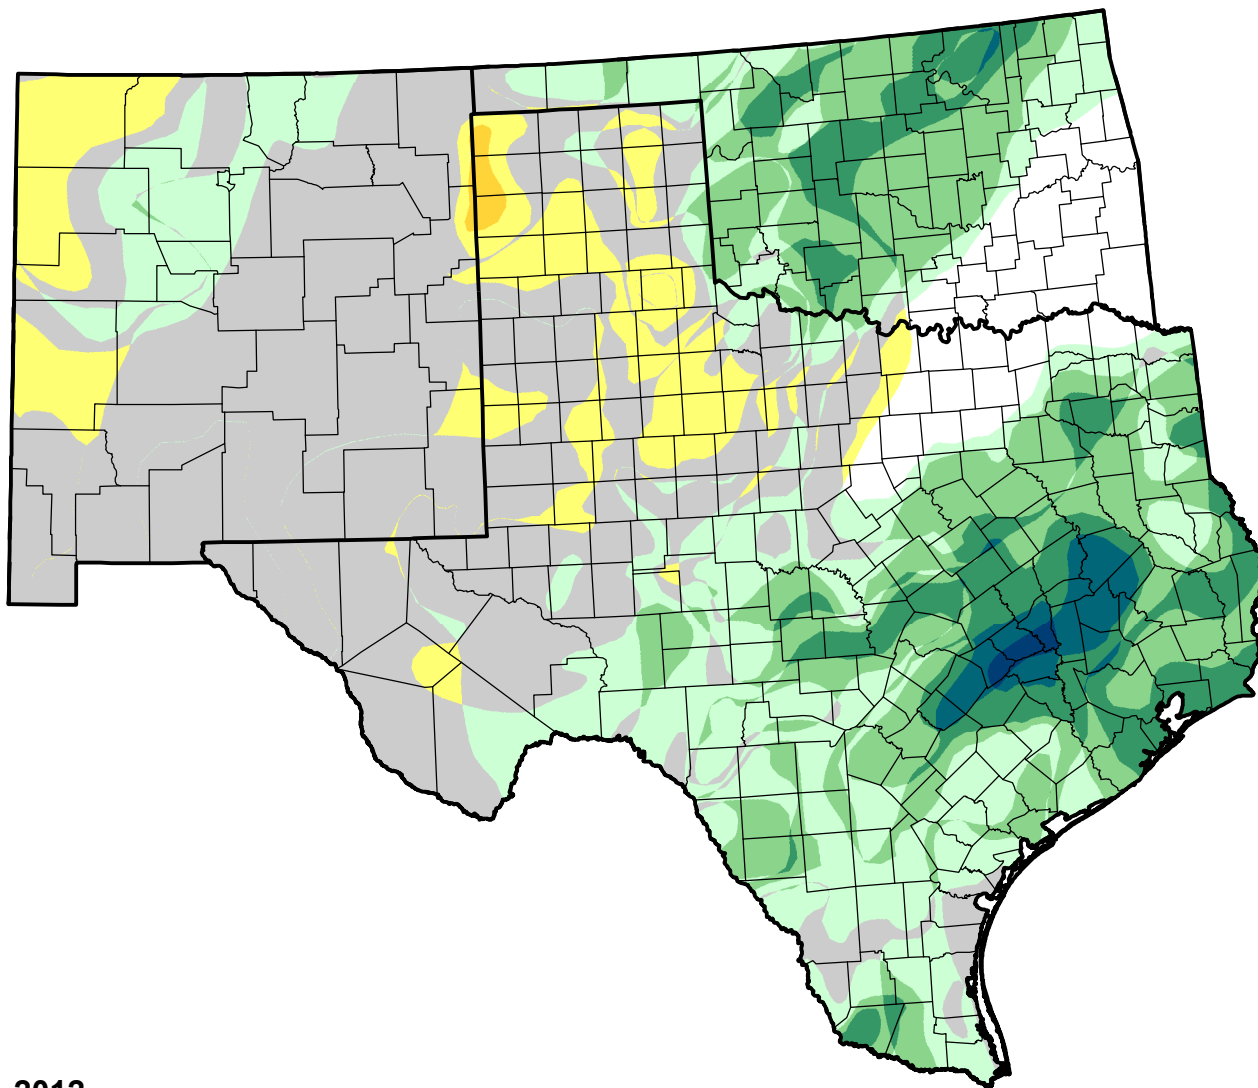

U.S. Drought Monitor Class Change - Southern Plains RDEWS

8 Week

April 3, 2012
compared to
February 9, 2012

droughtmonitor.unl.edu

-  5 Class Degradation
-  4 Class Degradation
-  3 Class Degradation
-  2 Class Degradation
-  1 Class Degradation
-  No Change
-  1 Class Improvement
-  2 Class Improvement
-  3 Class Improvement
-  4 Class Improvement
-  5 Class Improvement