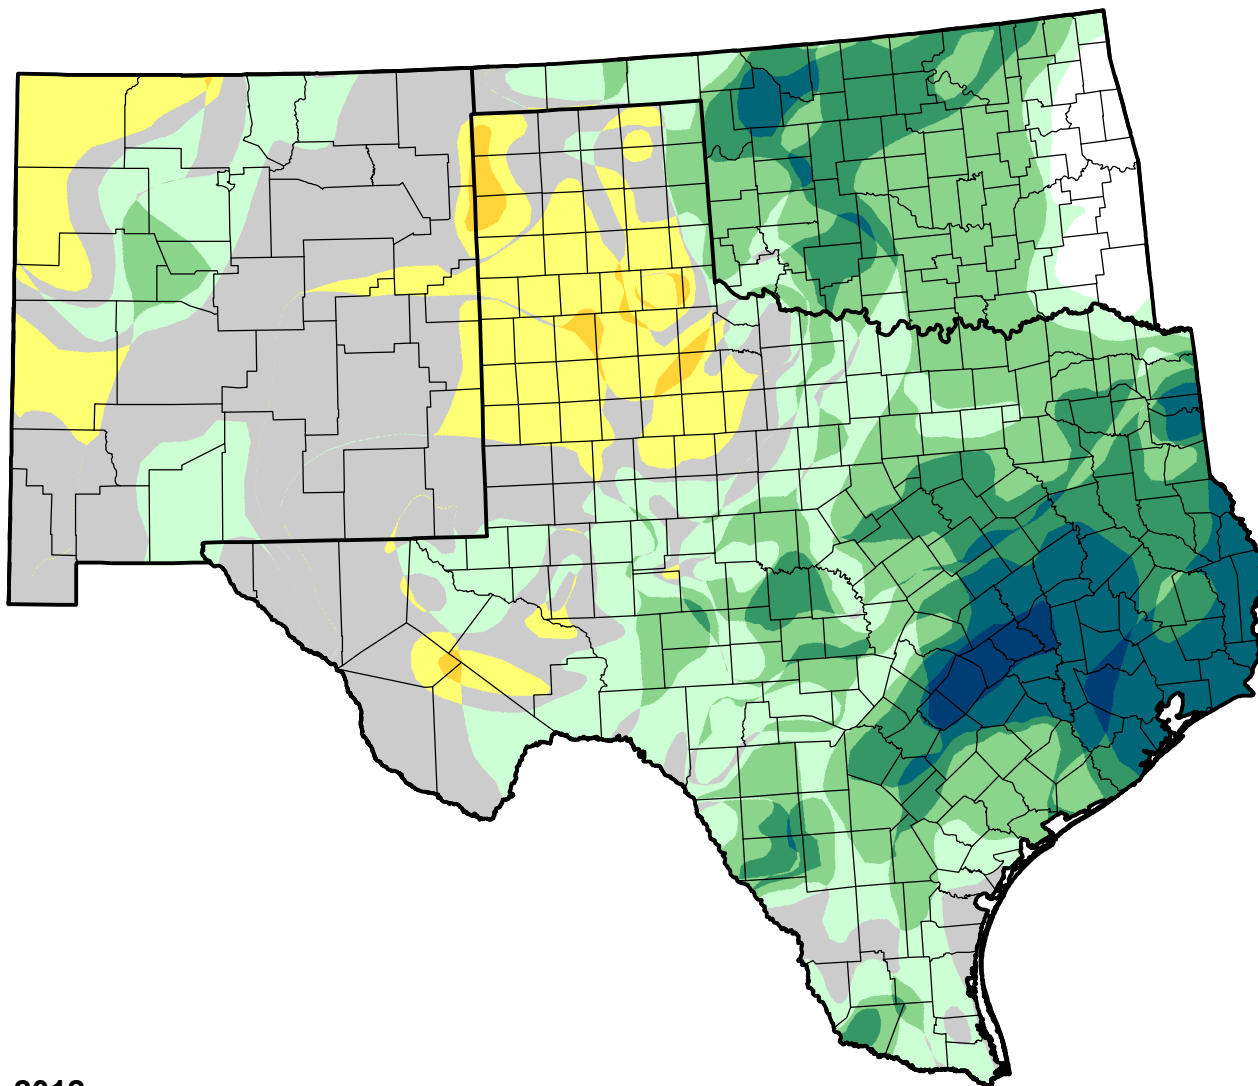

# U.S. Drought Monitor Class Change - Southern Plains RDEWS

Start of Calendar Year

April 3, 2012  
compared to  
January 5, 2012

[droughtmonitor.unl.edu](http://droughtmonitor.unl.edu)

- |   |                     |
|---|---------------------|
|  | 5 Class Degradation |
|  | 4 Class Degradation |
|  | 3 Class Degradation |
|  | 2 Class Degradation |
|  | 1 Class Degradation |
|  | No Change           |
|  | 1 Class Improvement |
|  | 2 Class Improvement |
|  | 3 Class Improvement |
|  | 4 Class Improvement |
|  | 5 Class Improvement |