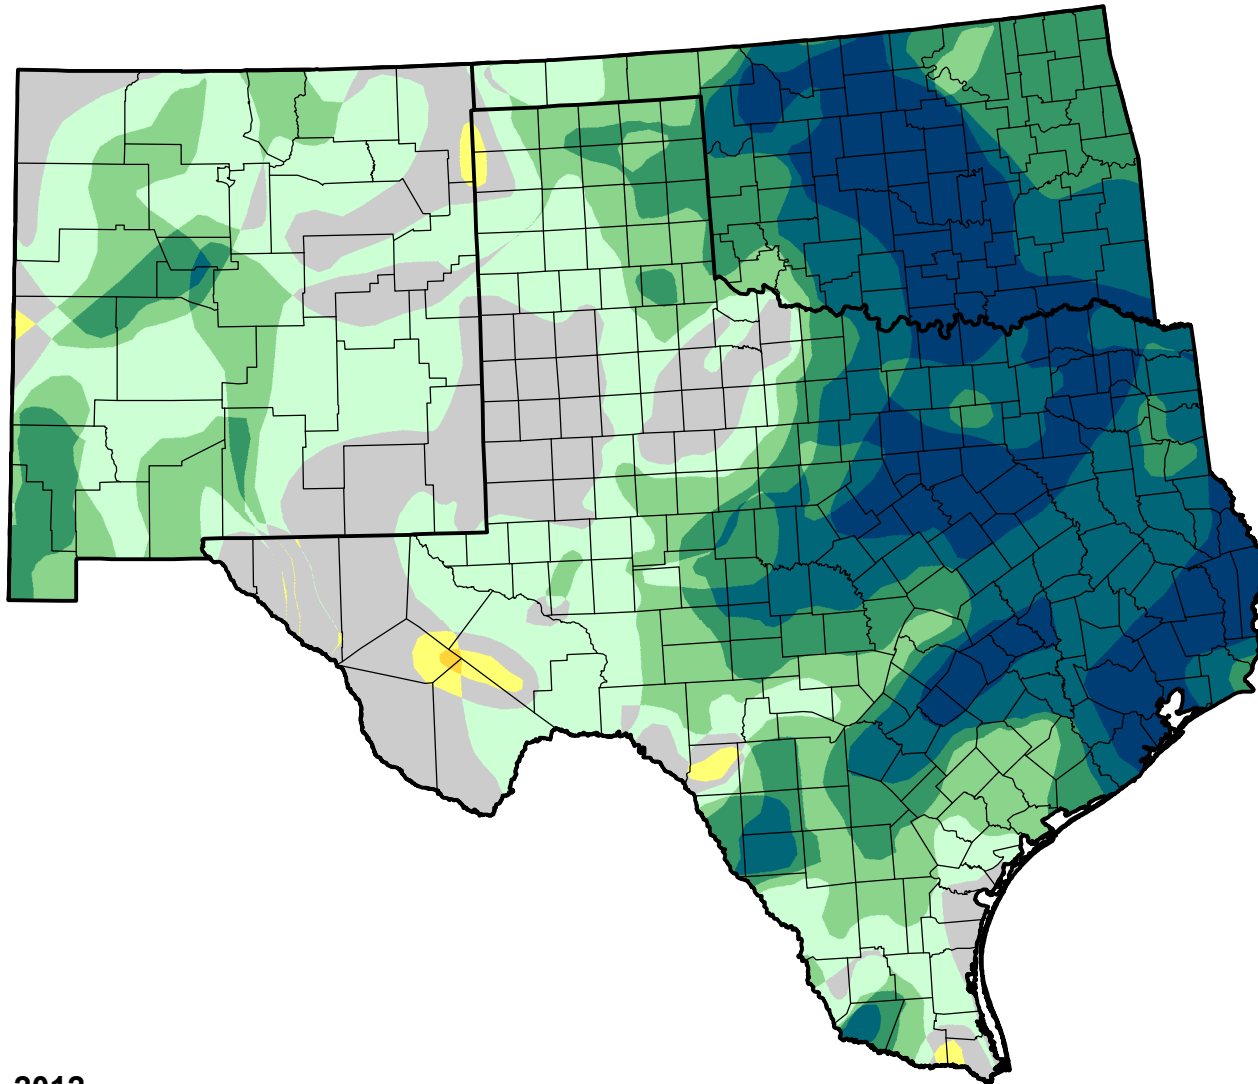

U.S. Drought Monitor Class Change - Southern Plains RDEWS

Start of Water Year

April 3, 2012
compared to
September 29, 2011

droughtmonitor.unl.edu

- | | |
|---|---------------------|
|  | 5 Class Degradation |
|  | 4 Class Degradation |
|  | 3 Class Degradation |
|  | 2 Class Degradation |
|  | 1 Class Degradation |
|  | No Change |
|  | 1 Class Improvement |
|  | 2 Class Improvement |
|  | 3 Class Improvement |
|  | 4 Class Improvement |
|  | 5 Class Improvement |