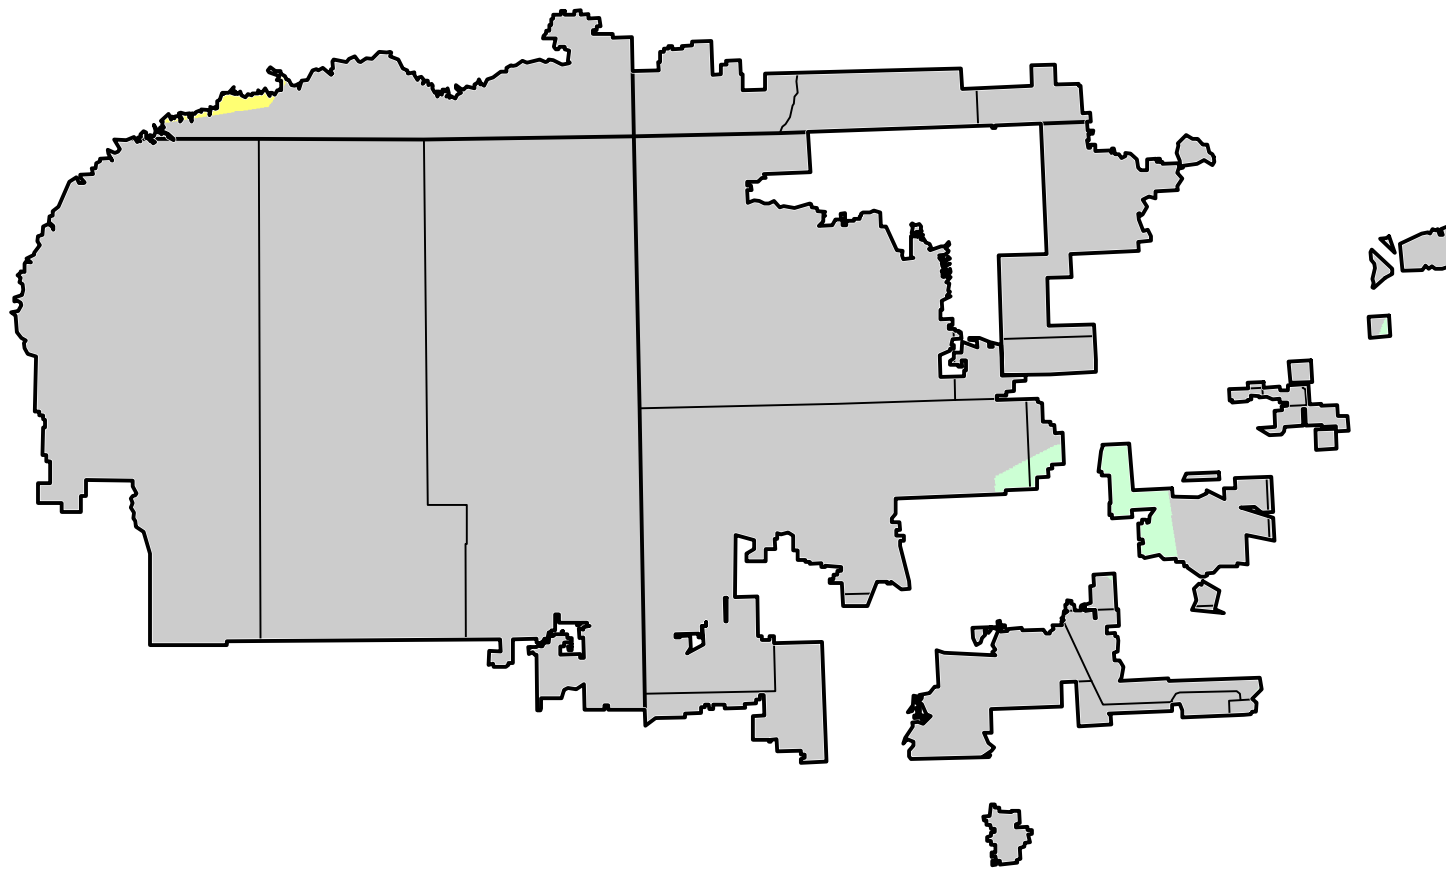

U.S. Drought Monitor Class Change - 4 Corners

1 Week

April 10, 2012
compared to
April 3, 2012