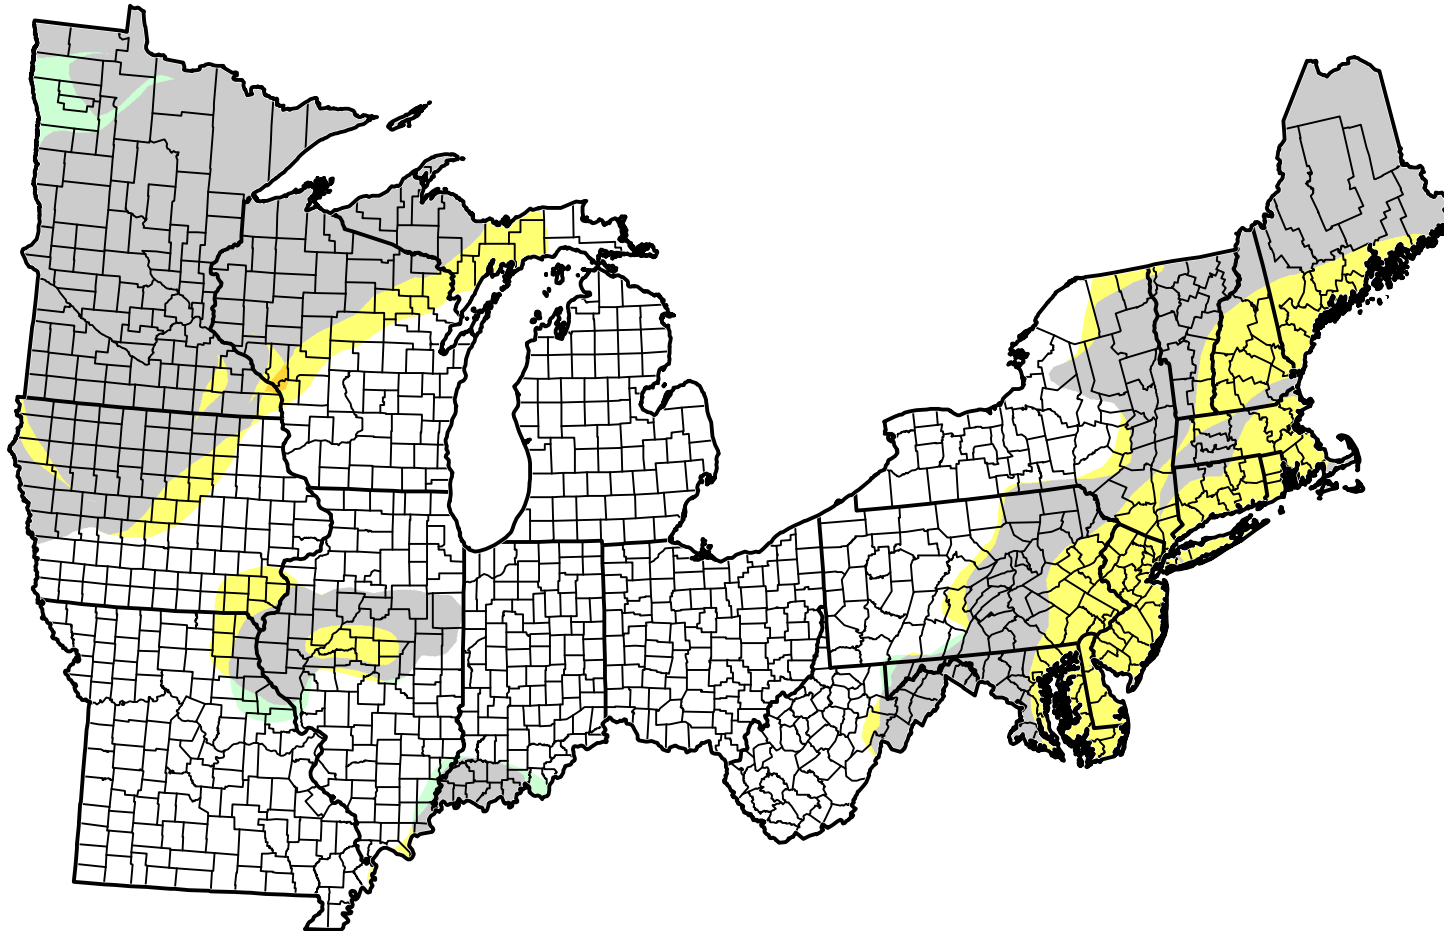

# U.S. Drought Monitor Class Change - USDA Northern Forests Climate Hub

1 Week

April 10, 2012  
compared to  
April 3, 2012