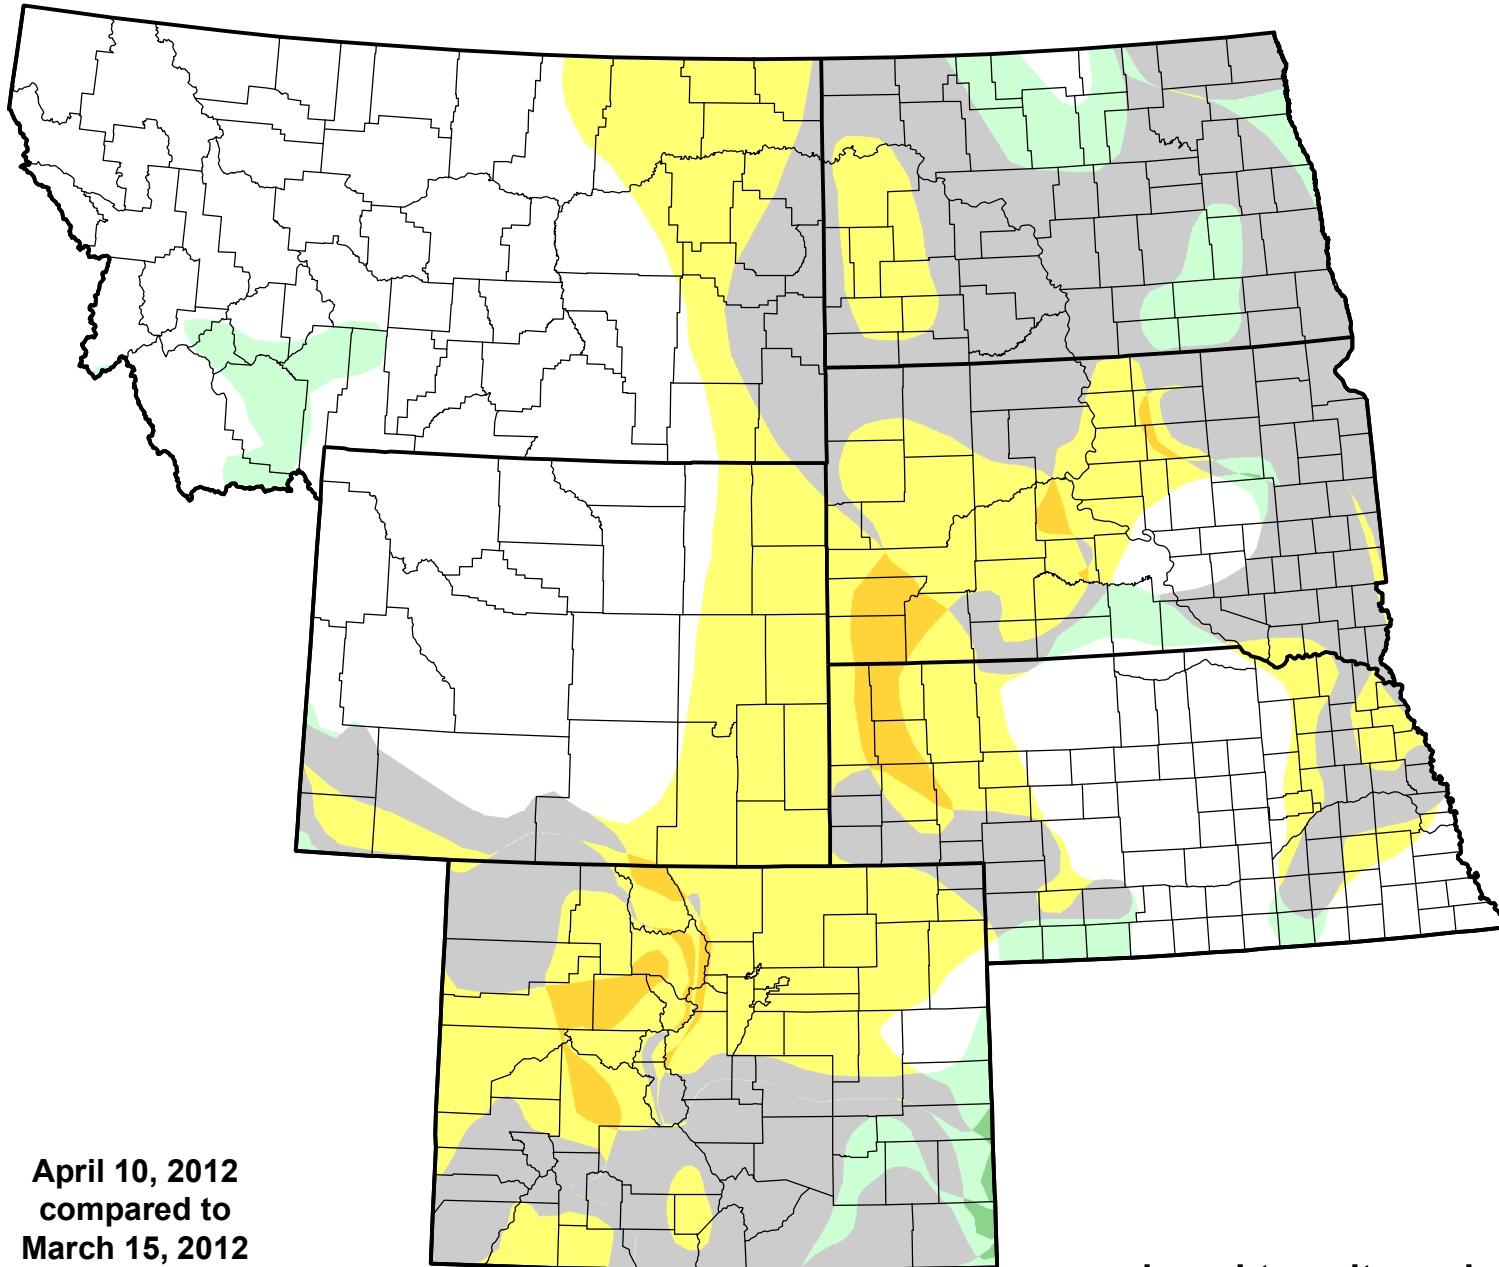

U.S. Drought Monitor Class Change - USDA Northern Plains Climate Hub 4 Week

April 10, 2012
compared to
March 15, 2012

droughtmonitor.unl.edu

-  5 Class Degradation
-  4 Class Degradation
-  3 Class Degradation
-  2 Class Degradation
-  1 Class Degradation
-  No Change
-  1 Class Improvement
-  2 Class Improvement
-  3 Class Improvement
-  4 Class Improvement
-  5 Class Improvement