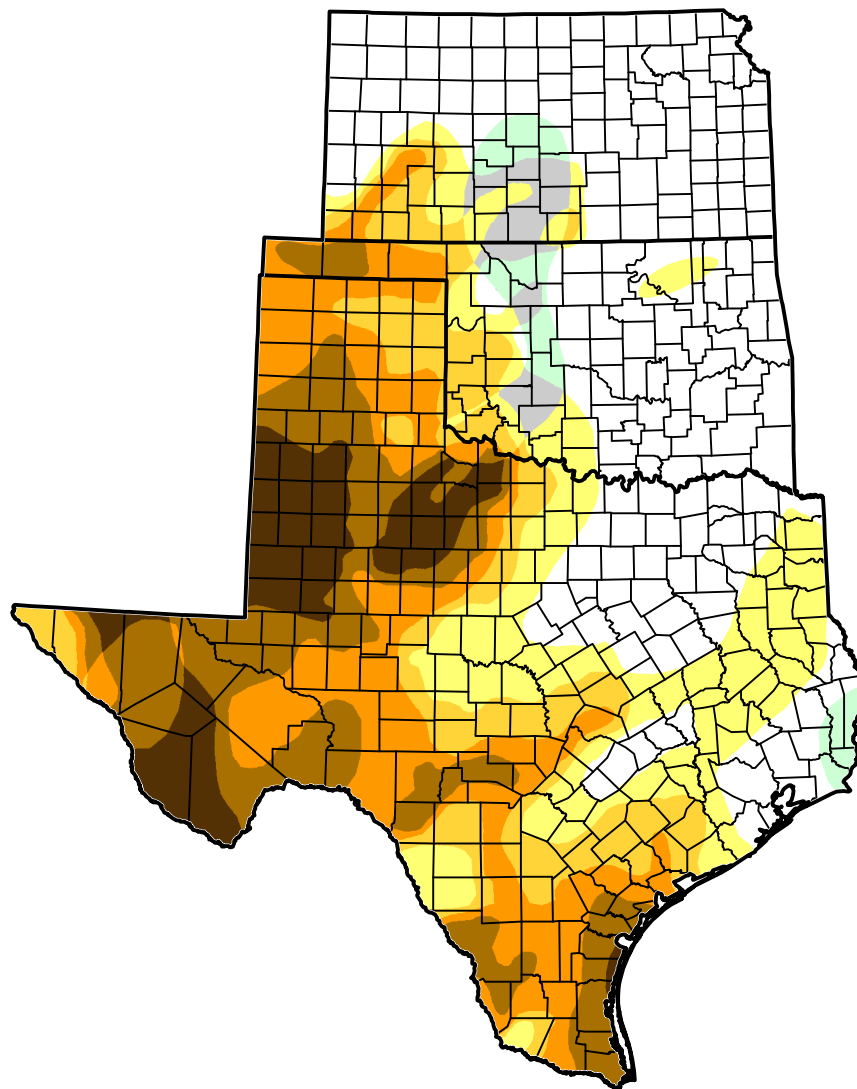

U.S. Drought Monitor Class Change - USDA Southern Plains Climate Hub 2 Years

April 10, 2012
compared to
April 13, 2010

-  5 Class Degradation
-  4 Class Degradation
-  3 Class Degradation
-  2 Class Degradation
-  1 Class Degradation
-  No Change
-  1 Class Improvement
-  2 Class Improvement
-  3 Class Improvement
-  4 Class Improvement
-  5 Class Improvement