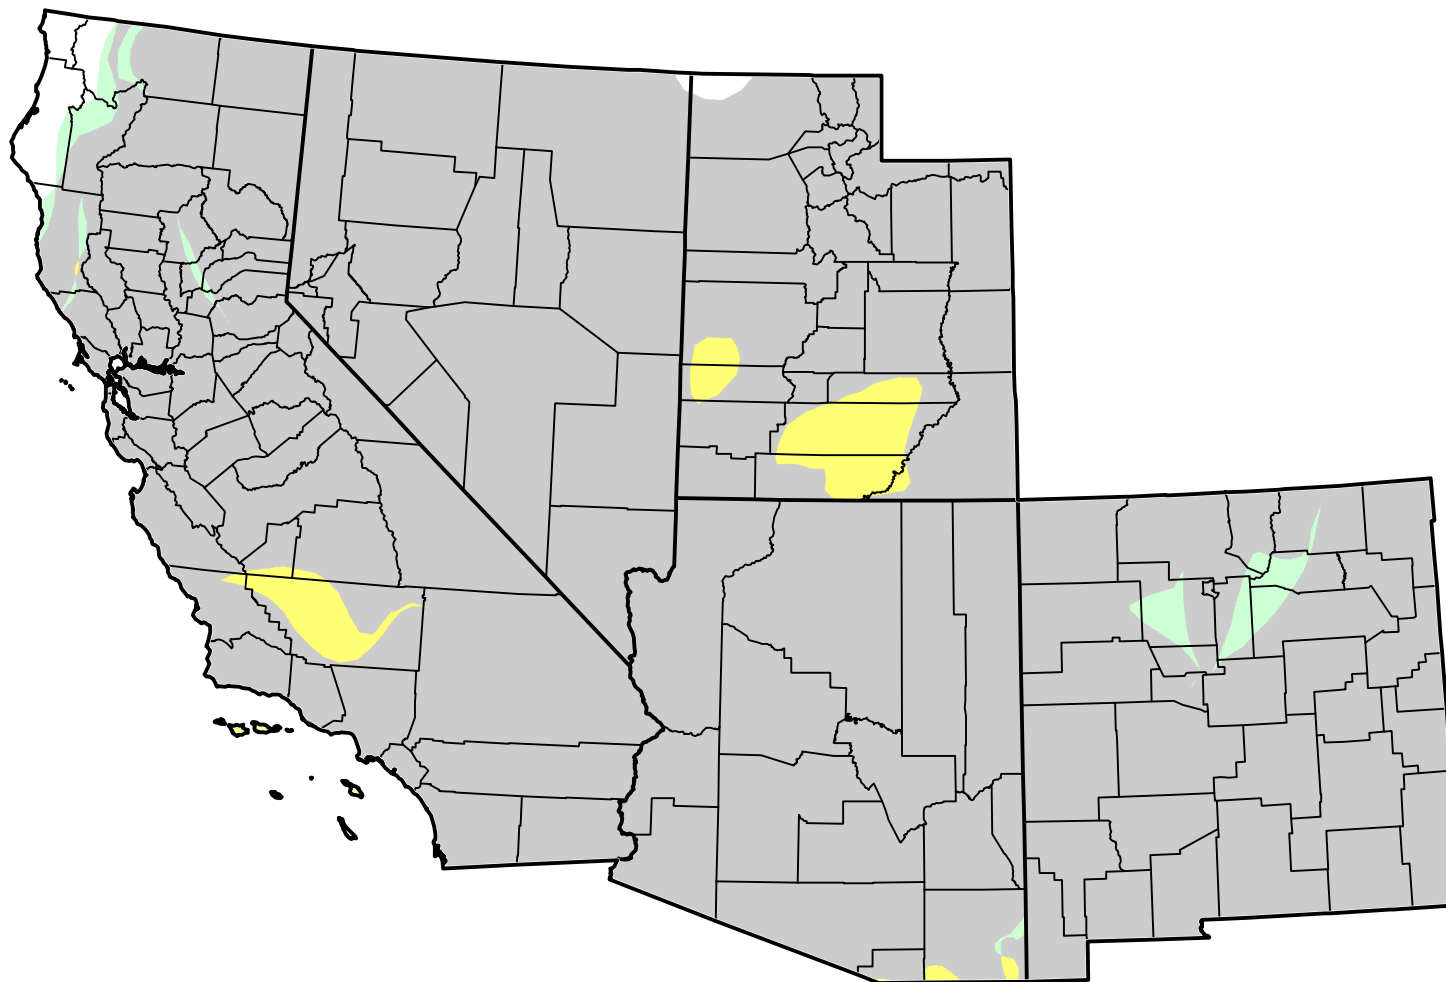

U.S. Drought Monitor Class Change - USDA Southwest Climate Hub

1 Week

April 10, 2012
compared to
April 3, 2012

- 5 Class Degradation
- 4 Class Degradation
- 3 Class Degradation
- 2 Class Degradation
- 1 Class Degradation
- No Change
- 1 Class Improvement
- 2 Class Improvement
- 3 Class Improvement
- 4 Class Improvement
- 5 Class Improvement