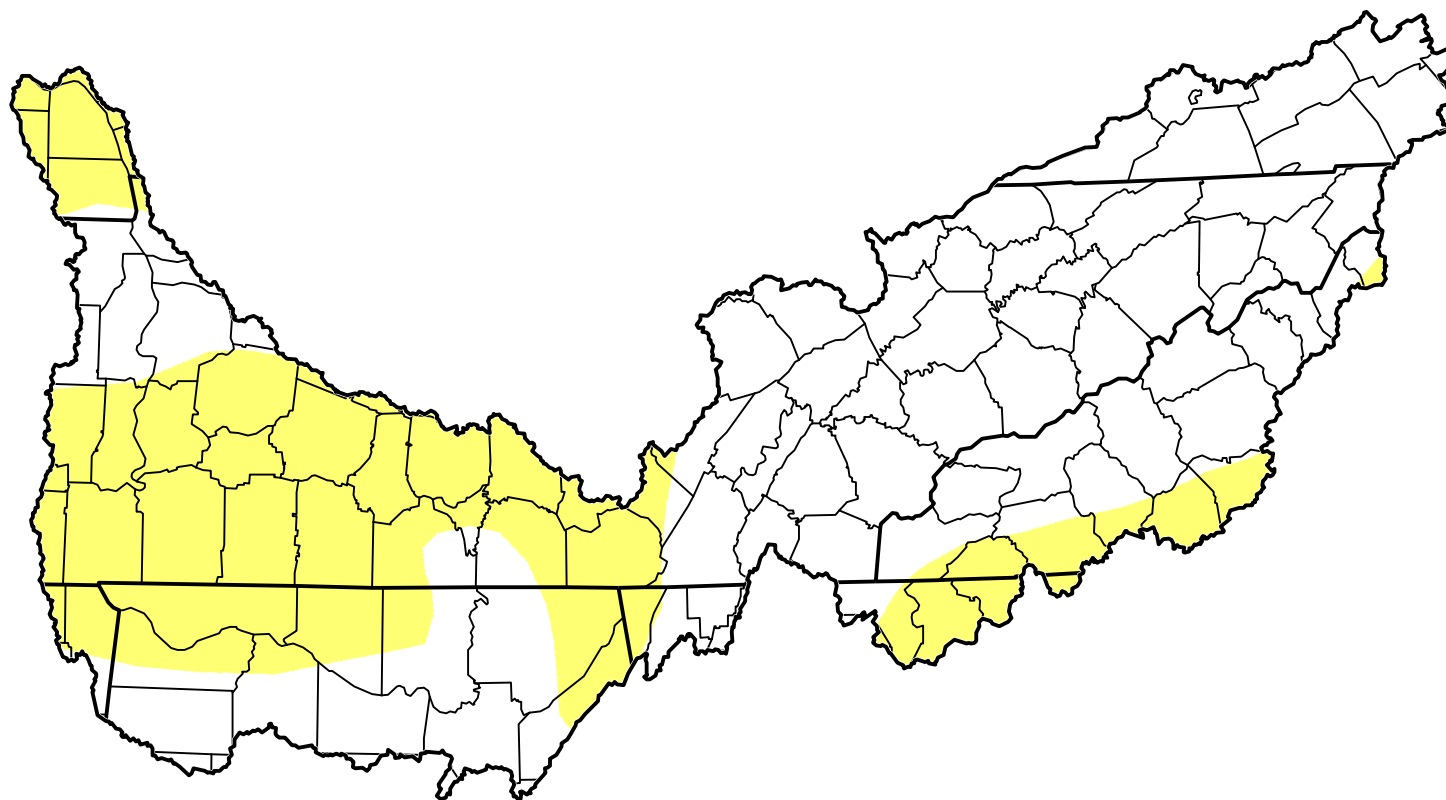

# U.S. Drought Monitor Class Change - Tennessee Watershed 3 Months

April 10, 2012  
compared to  
January 17, 2012

- 5 Class Degradation
- 4 Class Degradation
- 3 Class Degradation
- 2 Class Degradation
- 1 Class Degradation
- No Change
- 1 Class Improvement
- 2 Class Improvement
- 3 Class Improvement
- 4 Class Improvement
- 5 Class Improvement