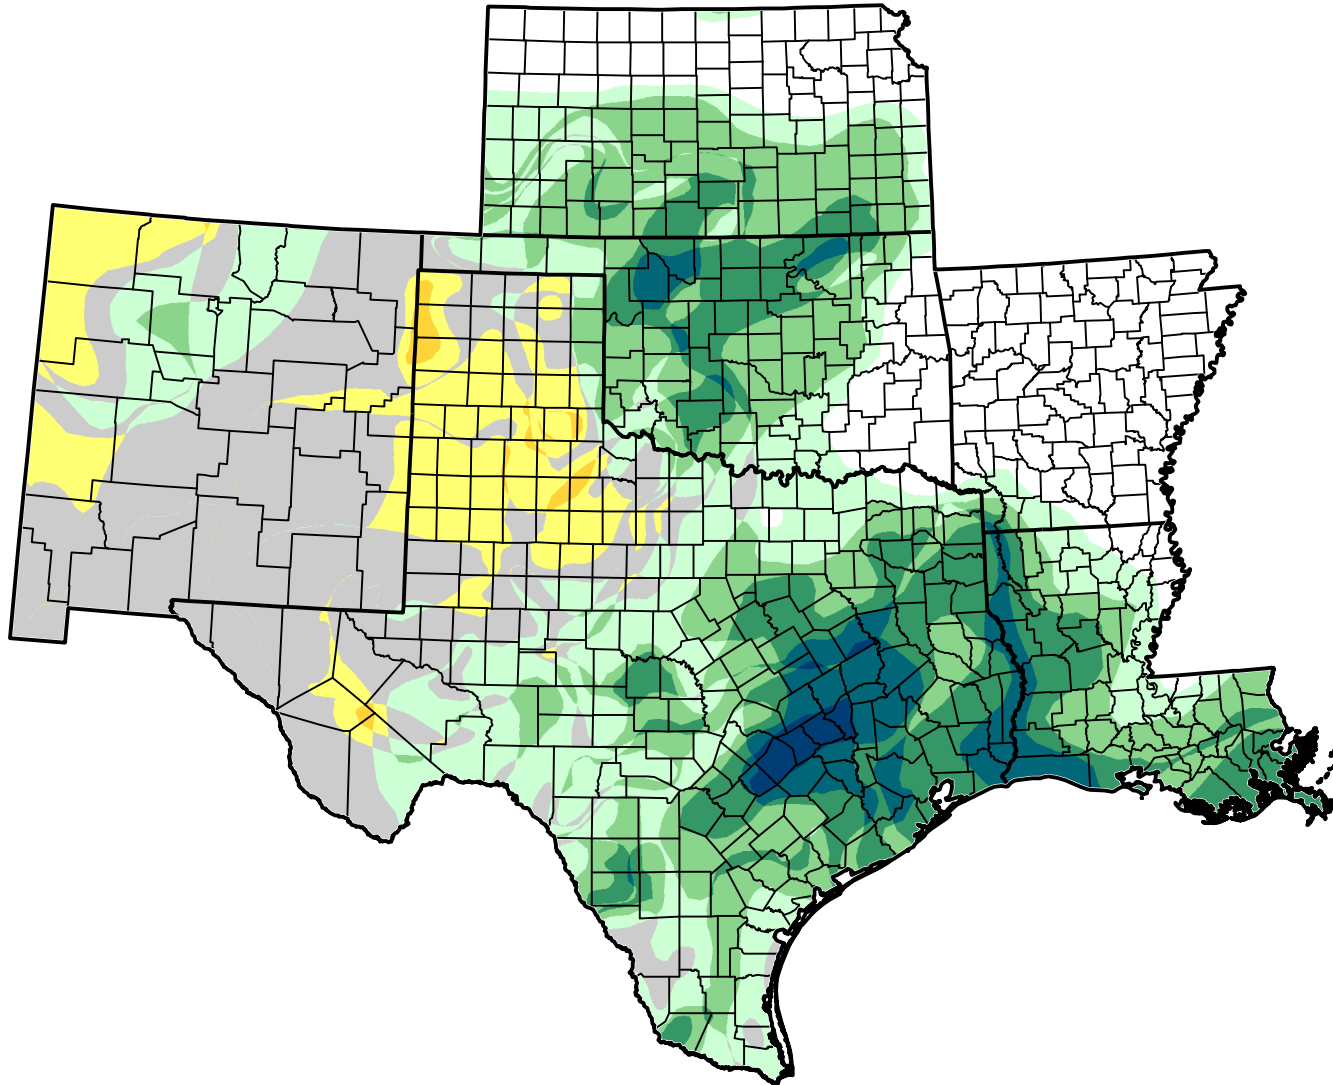

U.S. Drought Monitor Class Change - Southern Plains 3 Months

April 10, 2012
compared to
January 17, 2012

-  5 Class Degradation
-  4 Class Degradation
-  3 Class Degradation
-  2 Class Degradation
-  1 Class Degradation
-  No Change
-  1 Class Improvement
-  2 Class Improvement
-  3 Class Improvement
-  4 Class Improvement
-  5 Class Improvement