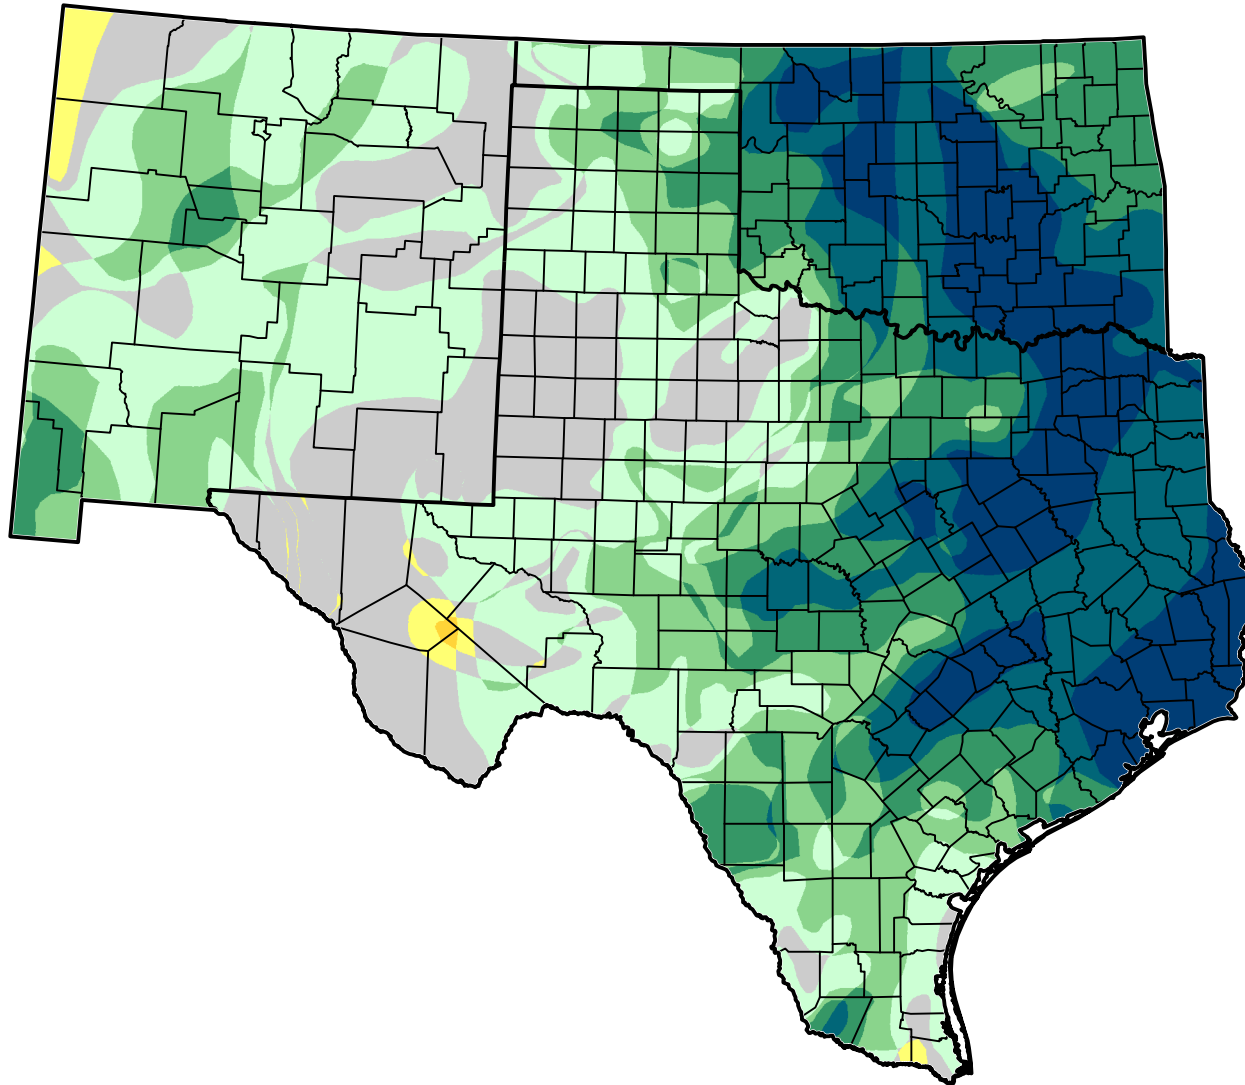

U.S. Drought Monitor Class Change - Southern Plains Area

26 Week

April 10, 2012
compared to
October 11, 2011

-  5 Class Degradation
-  4 Class Degradation
-  3 Class Degradation
-  2 Class Degradation
-  1 Class Degradation
-  No Change
-  1 Class Improvement
-  2 Class Improvement
-  3 Class Improvement
-  4 Class Improvement
-  5 Class Improvement