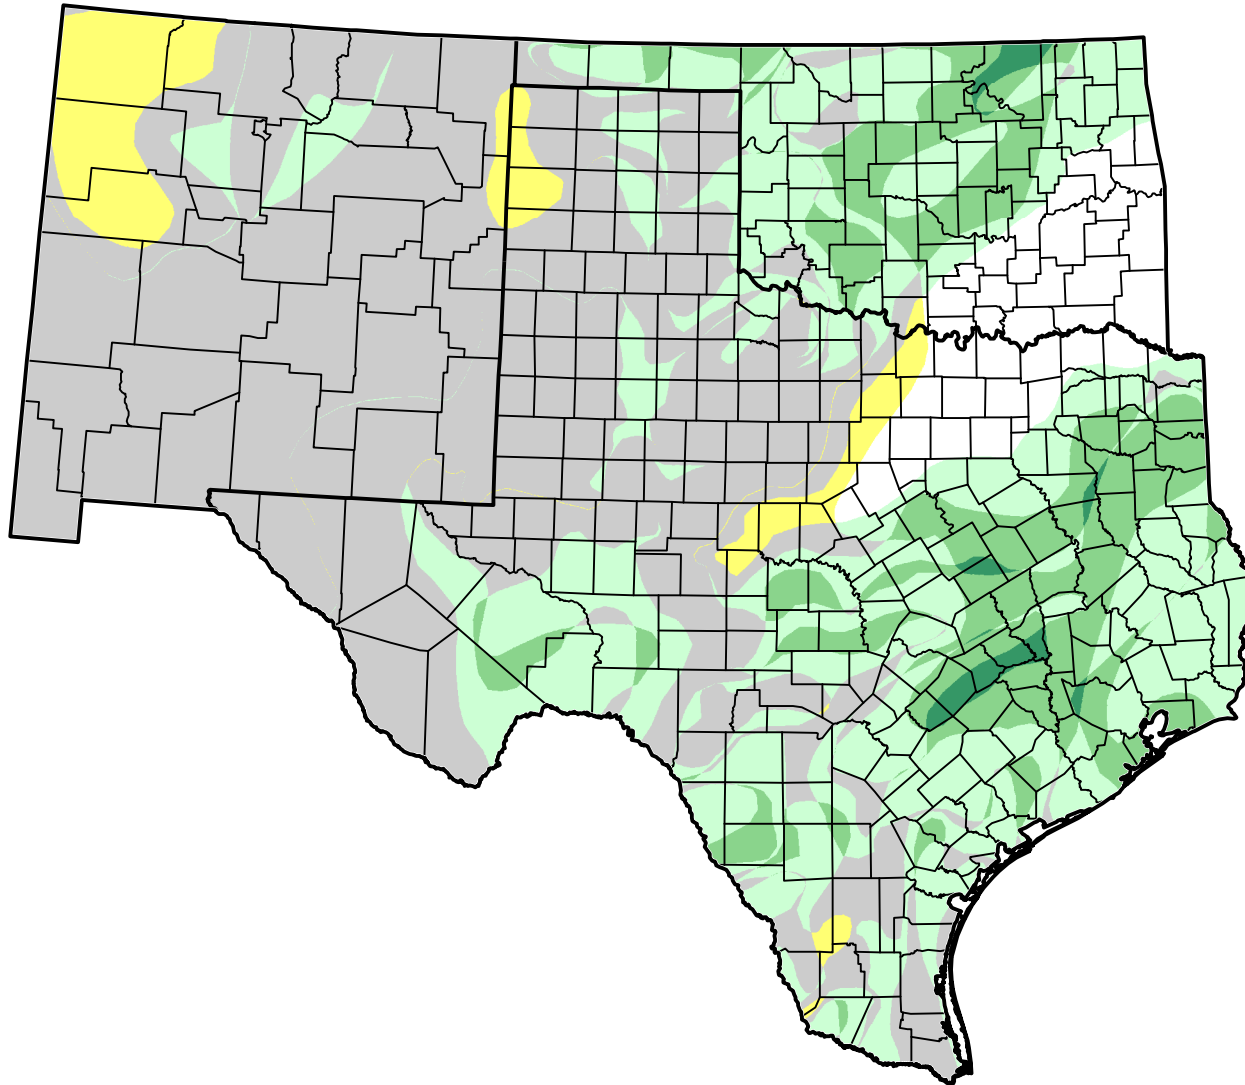

U.S. Drought Monitor Class Change - Southern Plains Area 1 Month

April 10, 2012
compared to
March 13, 2012