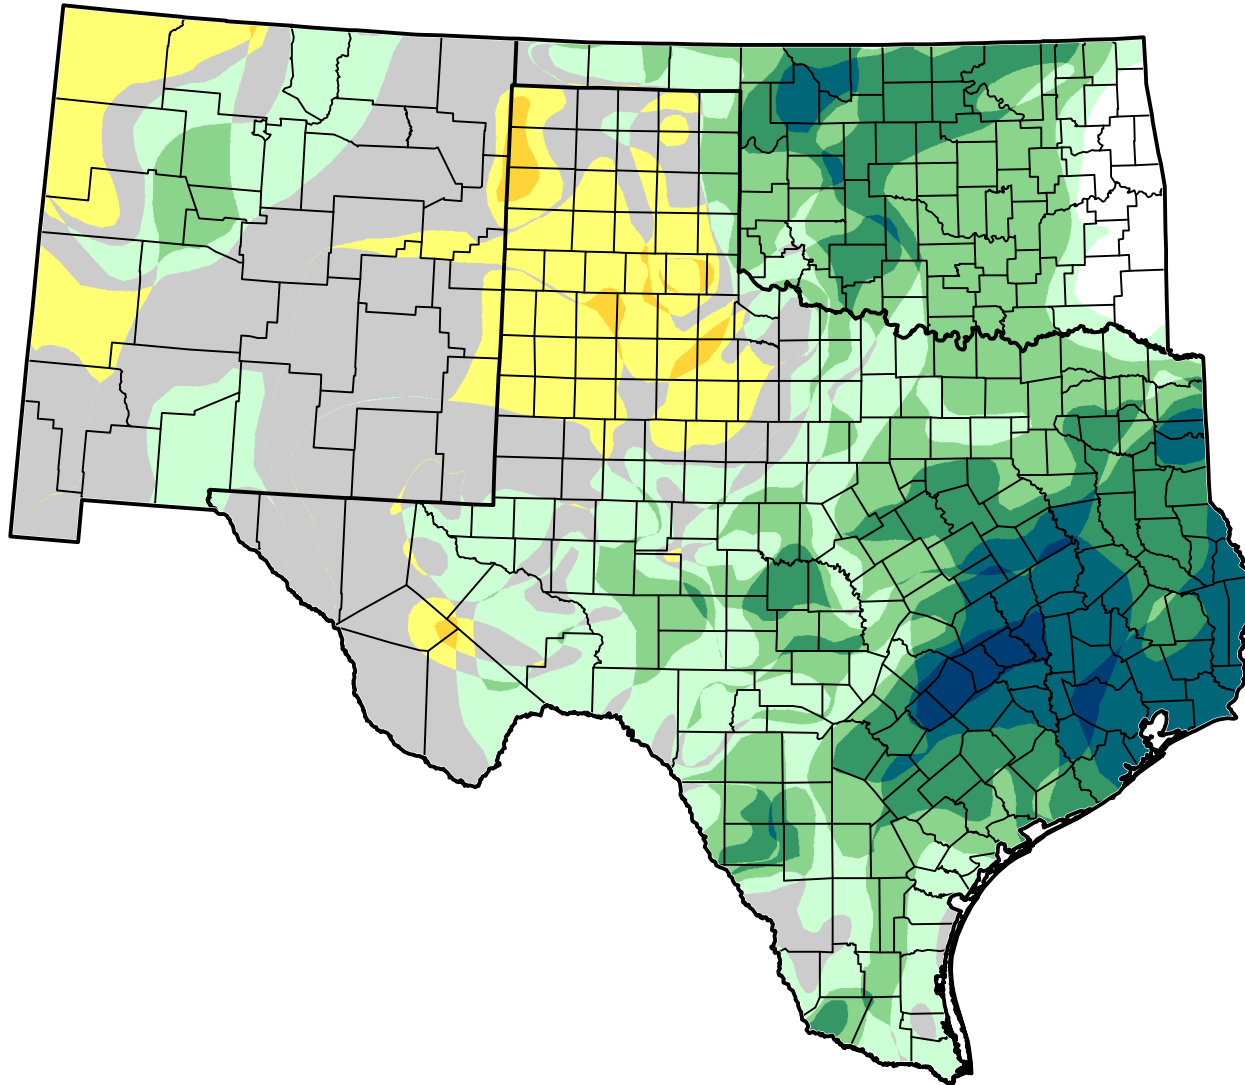

U.S. Drought Monitor Class Change - Southern Plains Area

Start of Calendar Year

April 10, 2012
compared to
January 3, 2012

-  5 Class Degradation
-  4 Class Degradation
-  3 Class Degradation
-  2 Class Degradation
-  1 Class Degradation
-  No Change
-  1 Class Improvement
-  2 Class Improvement
-  3 Class Improvement
-  4 Class Improvement
-  5 Class Improvement