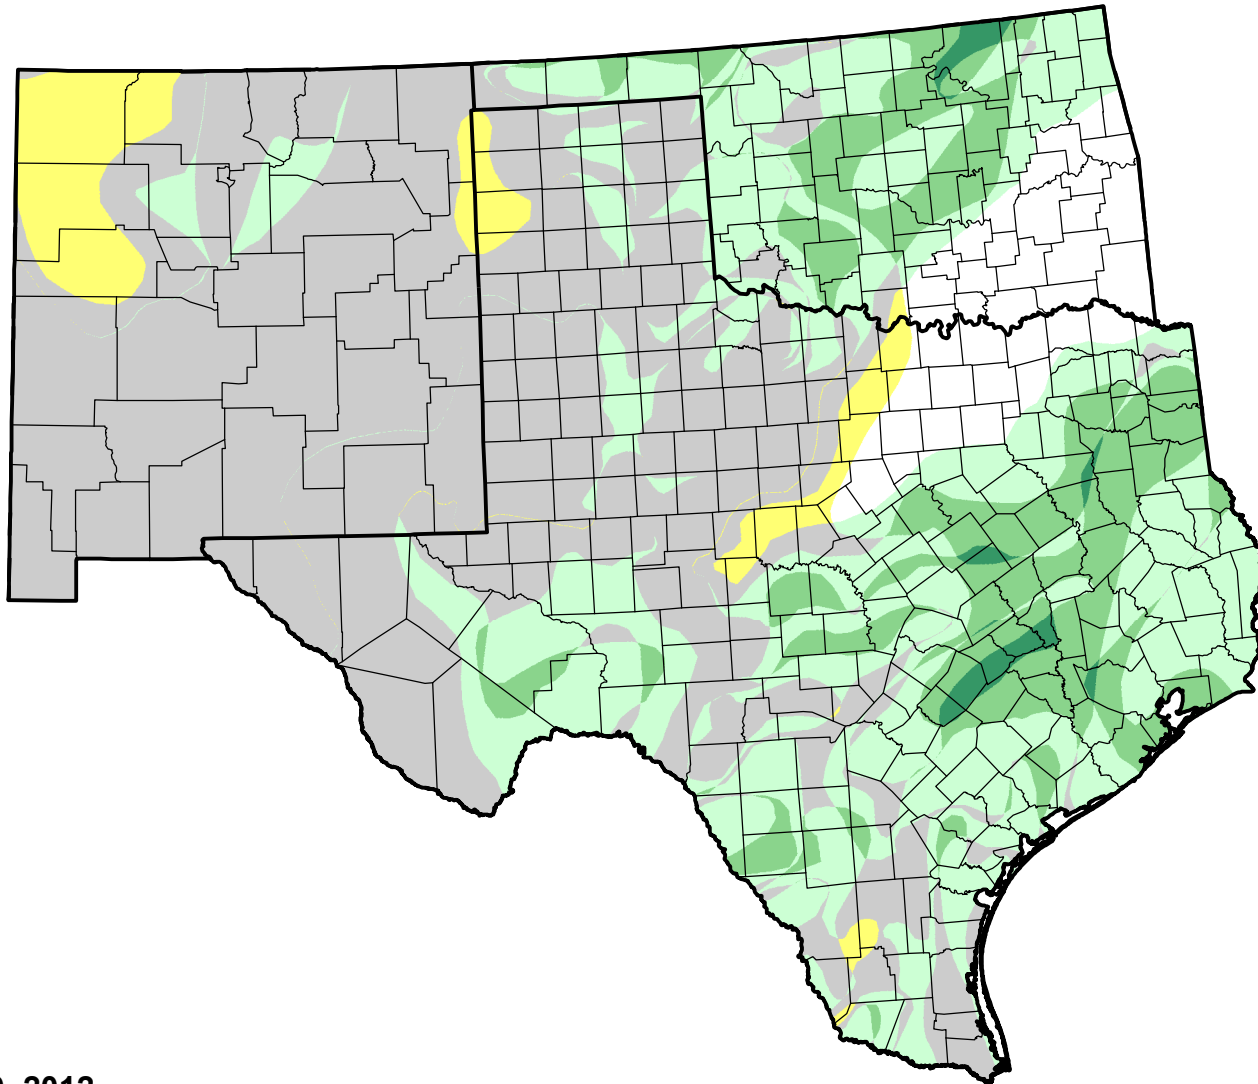

U.S. Drought Monitor Class Change - Southern Plains RDEWS

4 Week

April 10, 2012
compared to
March 15, 2012

droughtmonitor.unl.edu

- 5 Class Degradation
- 4 Class Degradation
- 3 Class Degradation
- 2 Class Degradation
- 1 Class Degradation
- No Change
- 1 Class Improvement
- 2 Class Improvement
- 3 Class Improvement
- 4 Class Improvement
- 5 Class Improvement