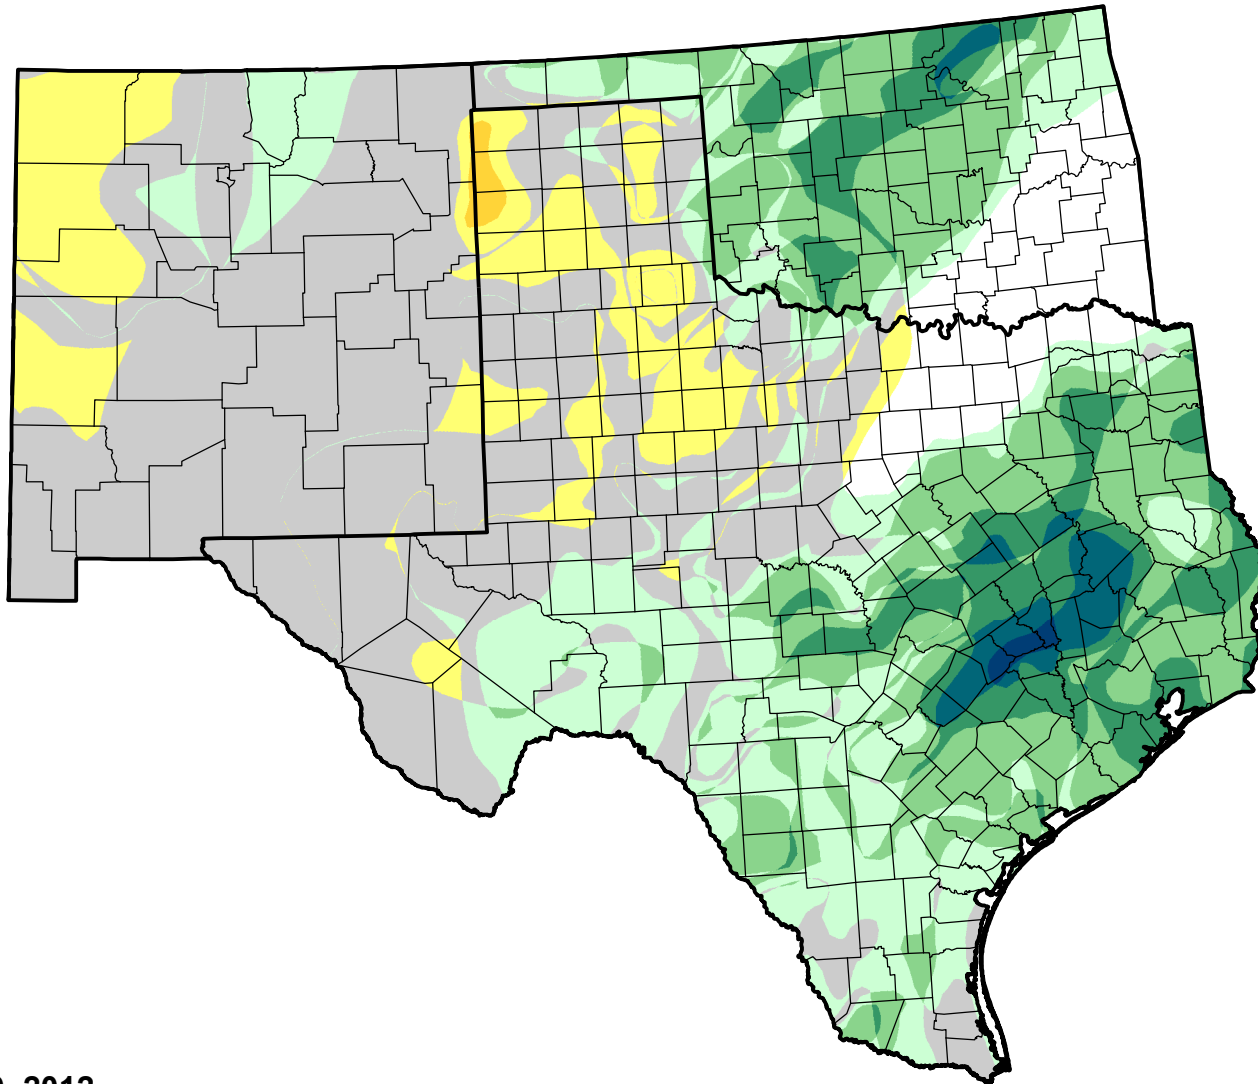

U.S. Drought Monitor Class Change - Southern Plains RDEWS

8 Week

April 10, 2012
compared to
February 16, 2012

droughtmonitor.unl.edu

- | | |
|---|---------------------|
|  | 5 Class Degradation |
|  | 4 Class Degradation |
|  | 3 Class Degradation |
|  | 2 Class Degradation |
|  | 1 Class Degradation |
|  | No Change |
|  | 1 Class Improvement |
|  | 2 Class Improvement |
|  | 3 Class Improvement |
|  | 4 Class Improvement |
|  | 5 Class Improvement |