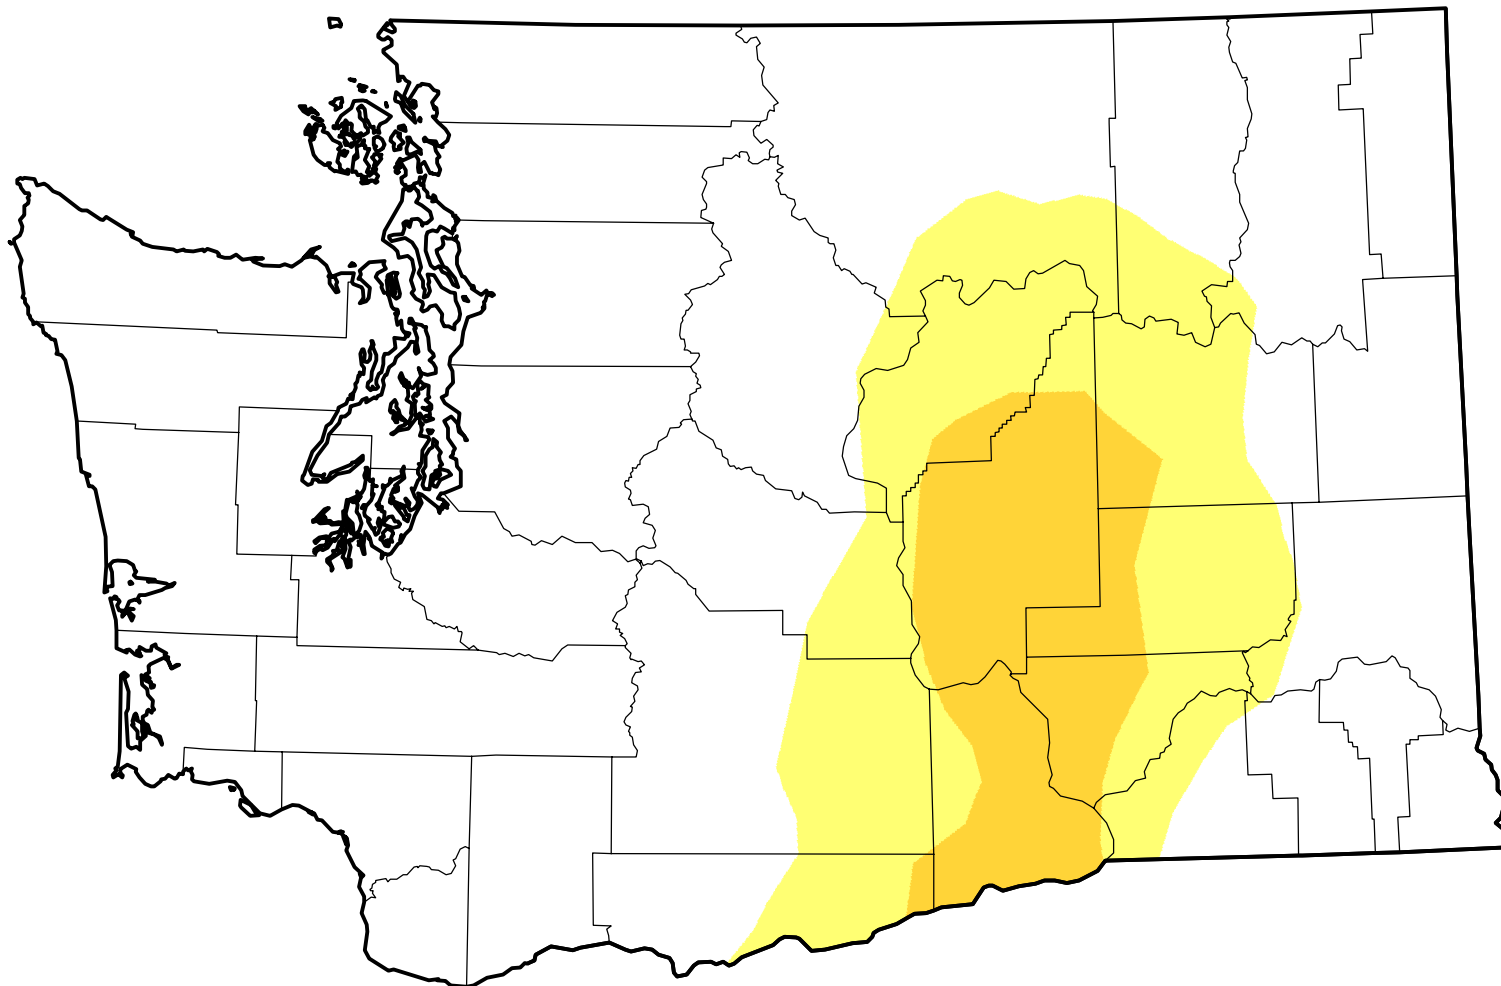

U.S. Drought Monitor Class Change - Washington

Start of Water Year

April 10, 2012
compared to
September 29, 2011

droughtmonitor.unl.edu