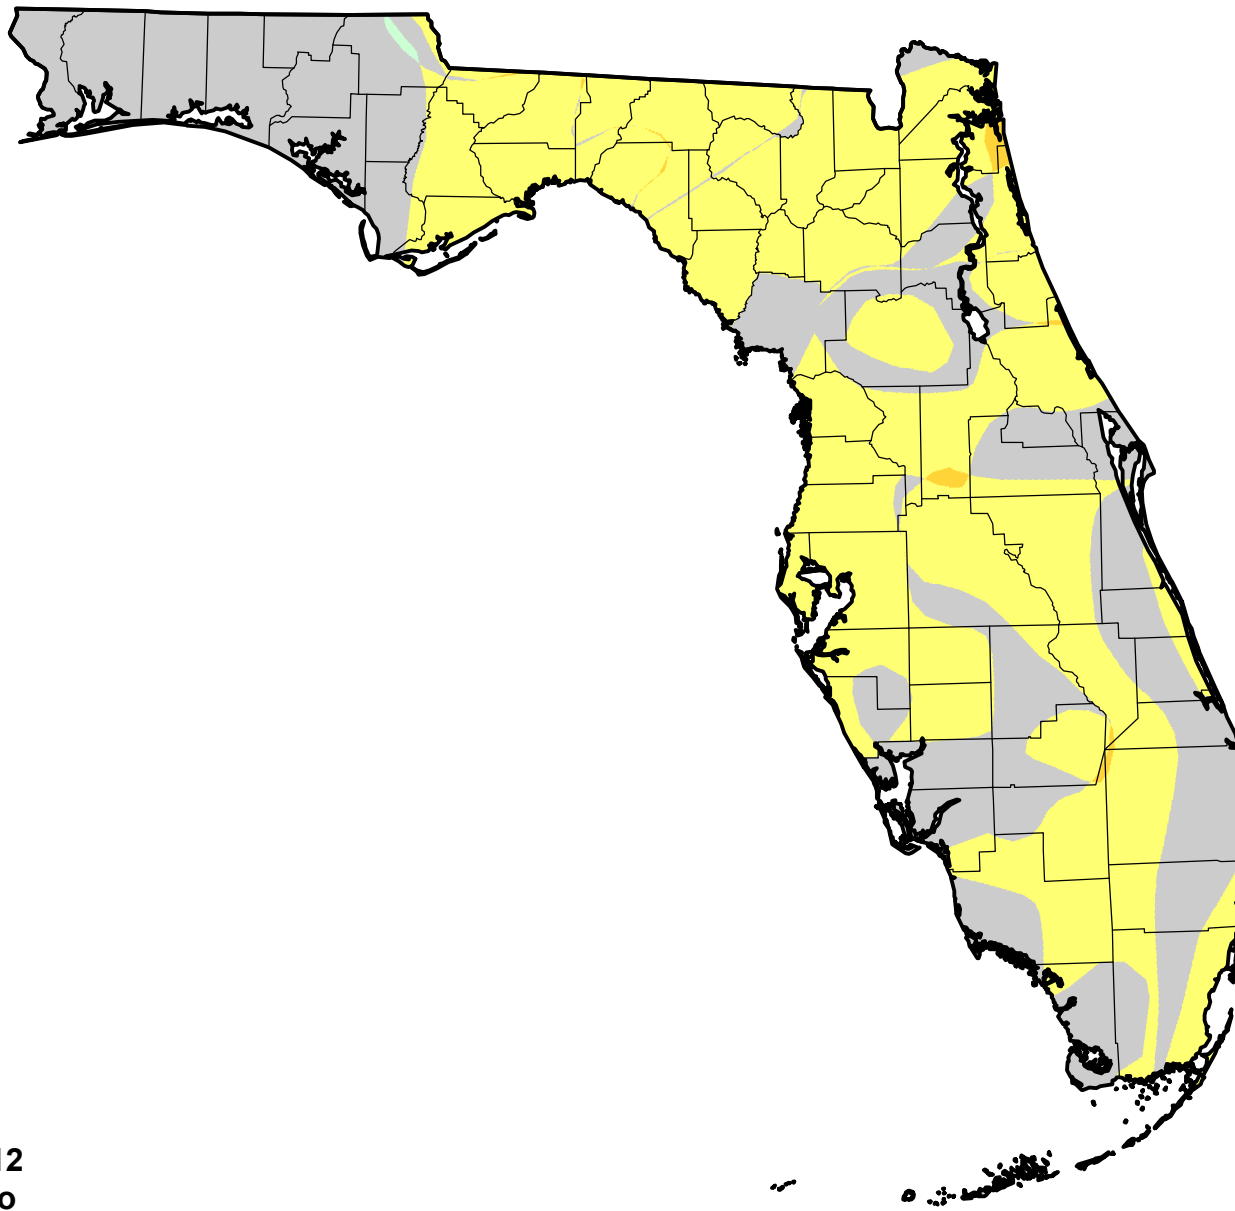

U.S. Drought Monitor Class Change - Florida

4 Week

April 17, 2012
compared to
March 22, 2012

droughtmonitor.unl.edu

- | | |
|---|---------------------|
|  | 5 Class Degradation |
|  | 4 Class Degradation |
|  | 3 Class Degradation |
|  | 2 Class Degradation |
|  | 1 Class Degradation |
|  | No Change |
|  | 1 Class Improvement |
|  | 2 Class Improvement |
|  | 3 Class Improvement |
|  | 4 Class Improvement |
|  | 5 Class Improvement |