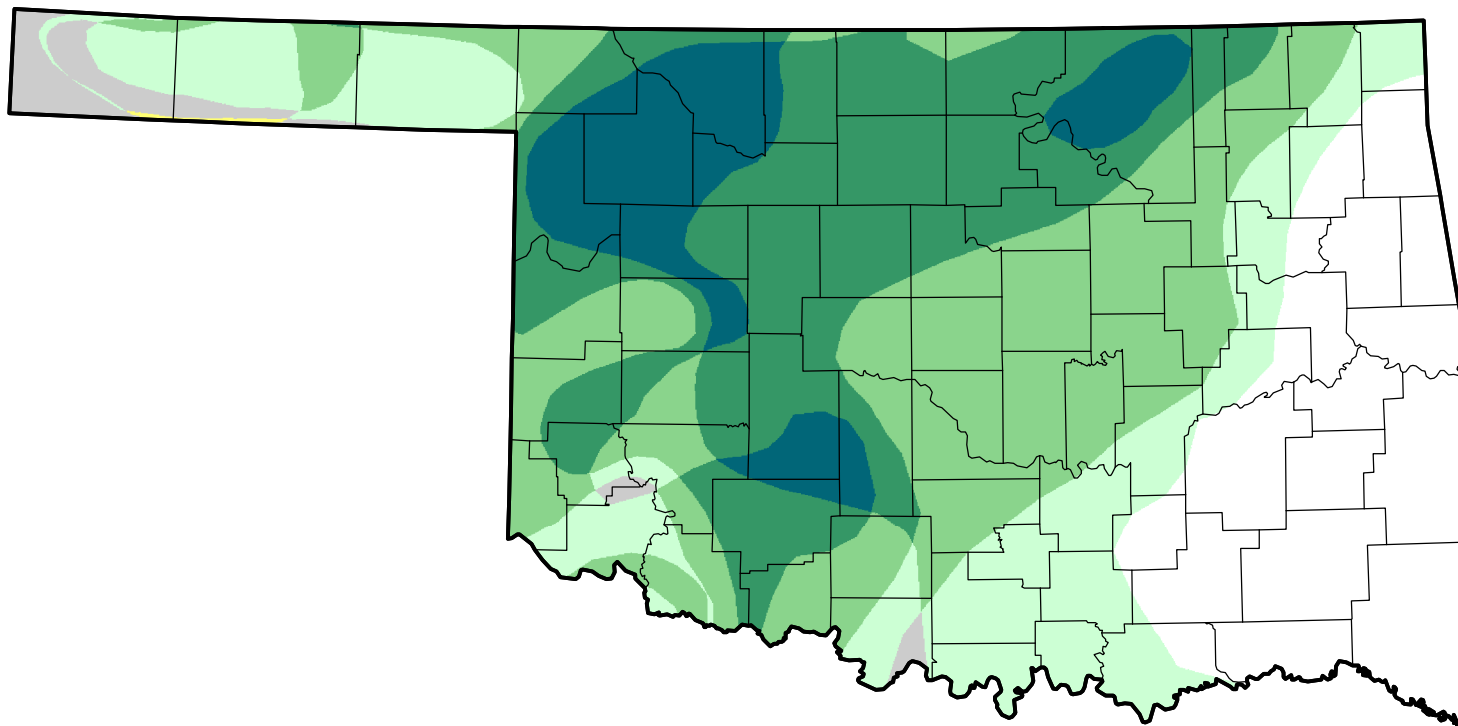

# U.S. Drought Monitor Class Change - Oklahoma

## 13 Week

April 17, 2012  
compared to  
January 19, 2012

[droughtmonitor.unl.edu](http://droughtmonitor.unl.edu)