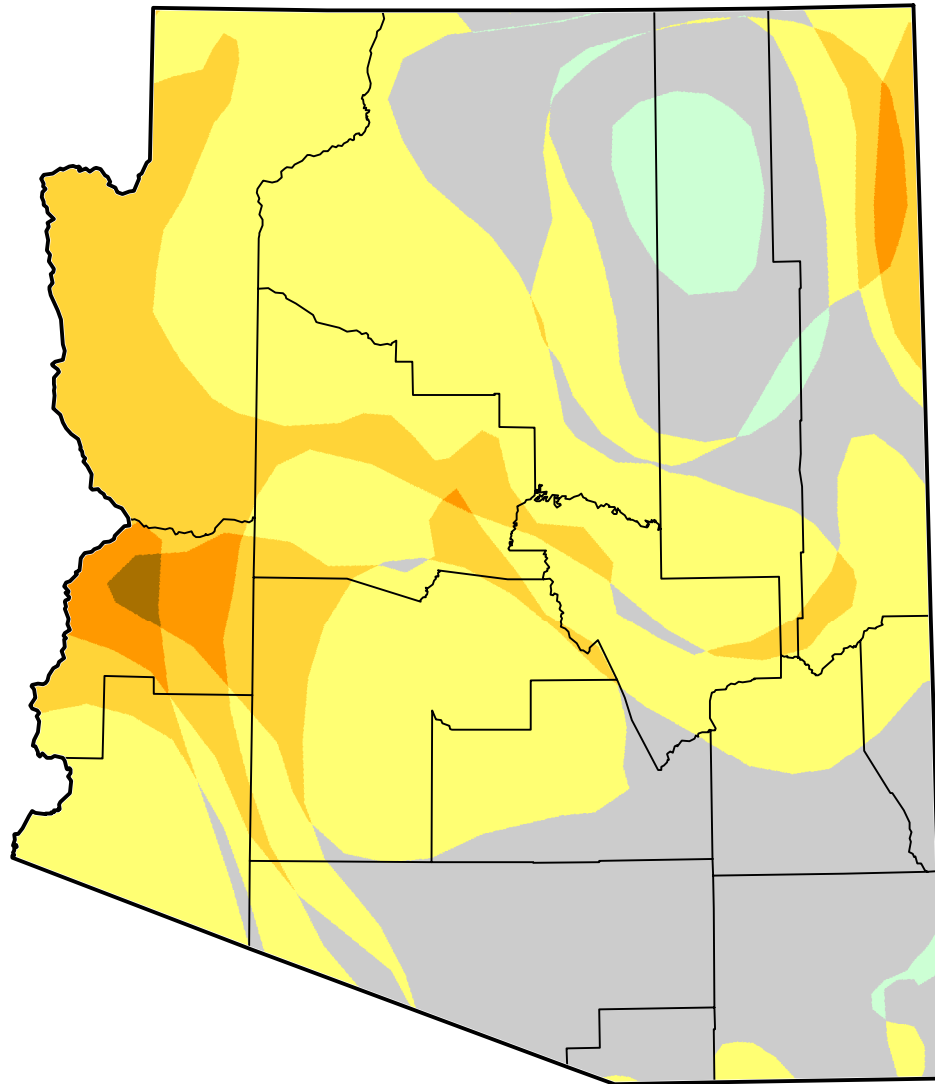

U.S. Drought Monitor Class Change - Arizona 3 Months

April 17, 2012
compared to
January 24, 2012

-  5 Class Degradation
-  4 Class Degradation
-  3 Class Degradation
-  2 Class Degradation
-  1 Class Degradation
-  No Change
-  1 Class Improvement
-  2 Class Improvement
-  3 Class Improvement
-  4 Class Improvement
-  5 Class Improvement