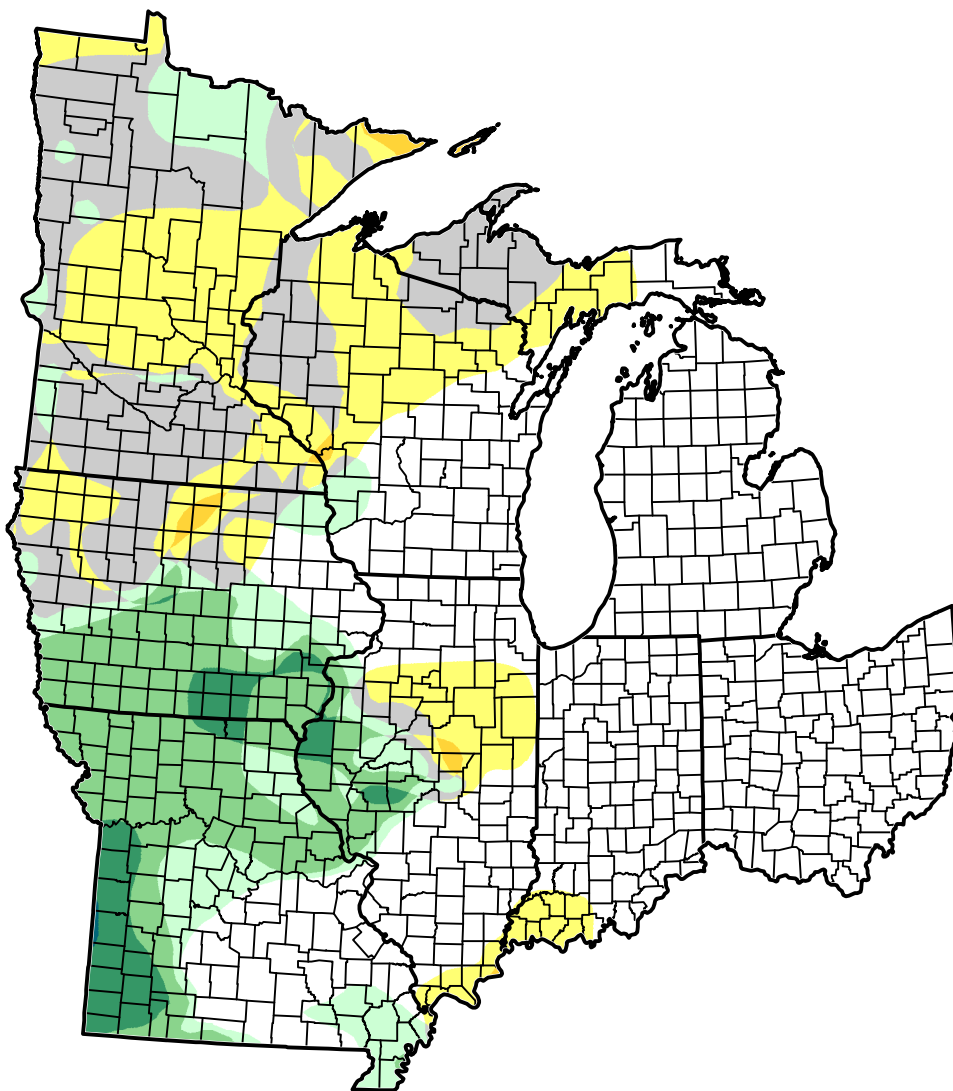

# U.S. Drought Monitor Class Change - USDA Midwest Climate Hub 6 Months

April 17, 2012  
compared to  
November 1, 2011