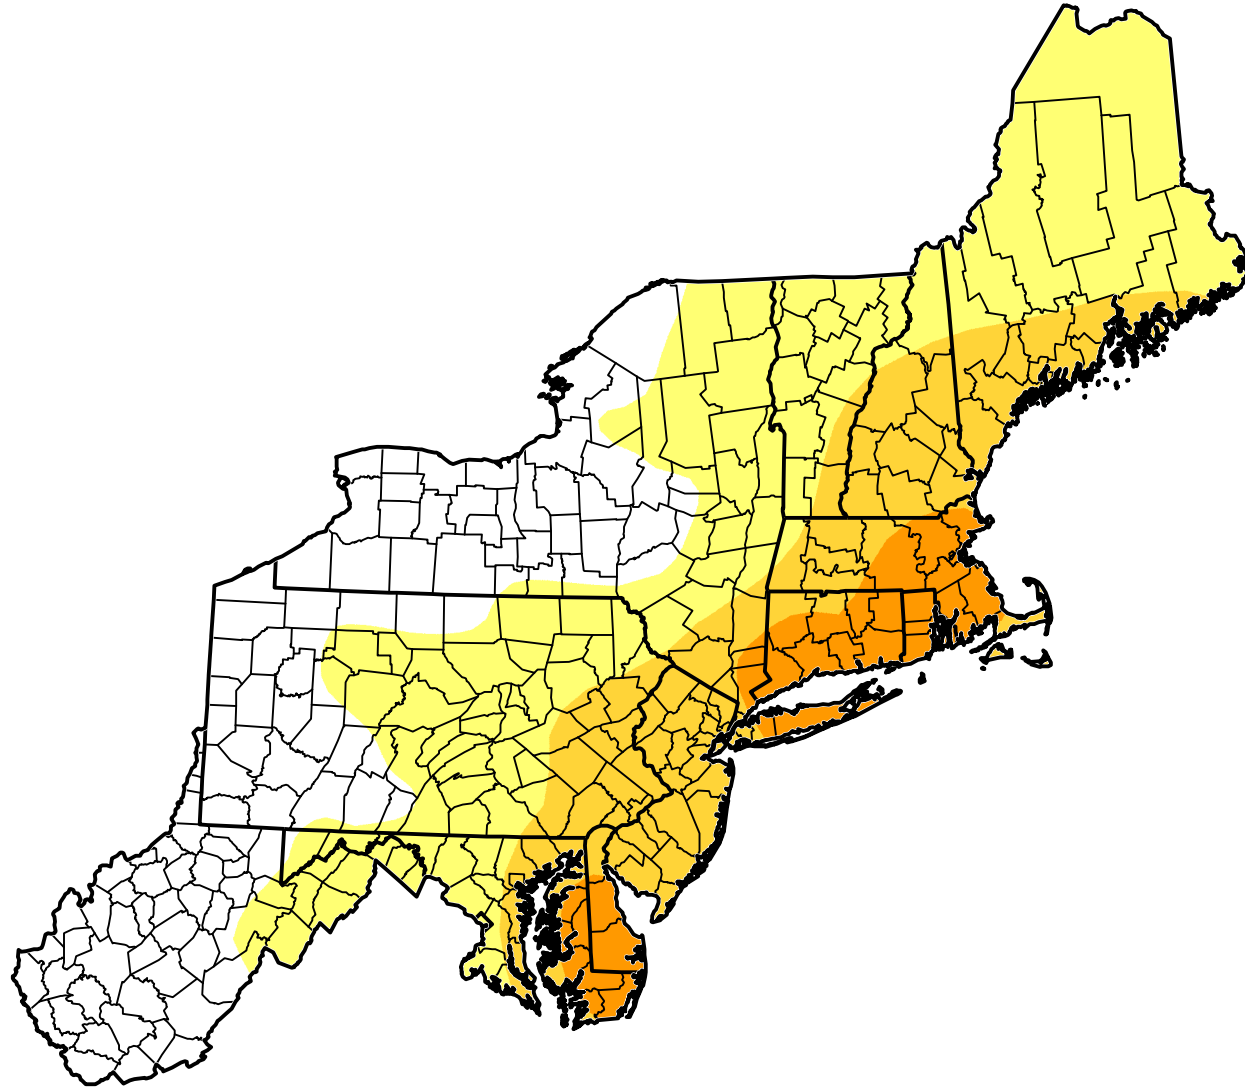

U.S. Drought Monitor Class Change - USDA Northeast Climate Hub 6 Months

April 17, 2012
compared to
November 1, 2011