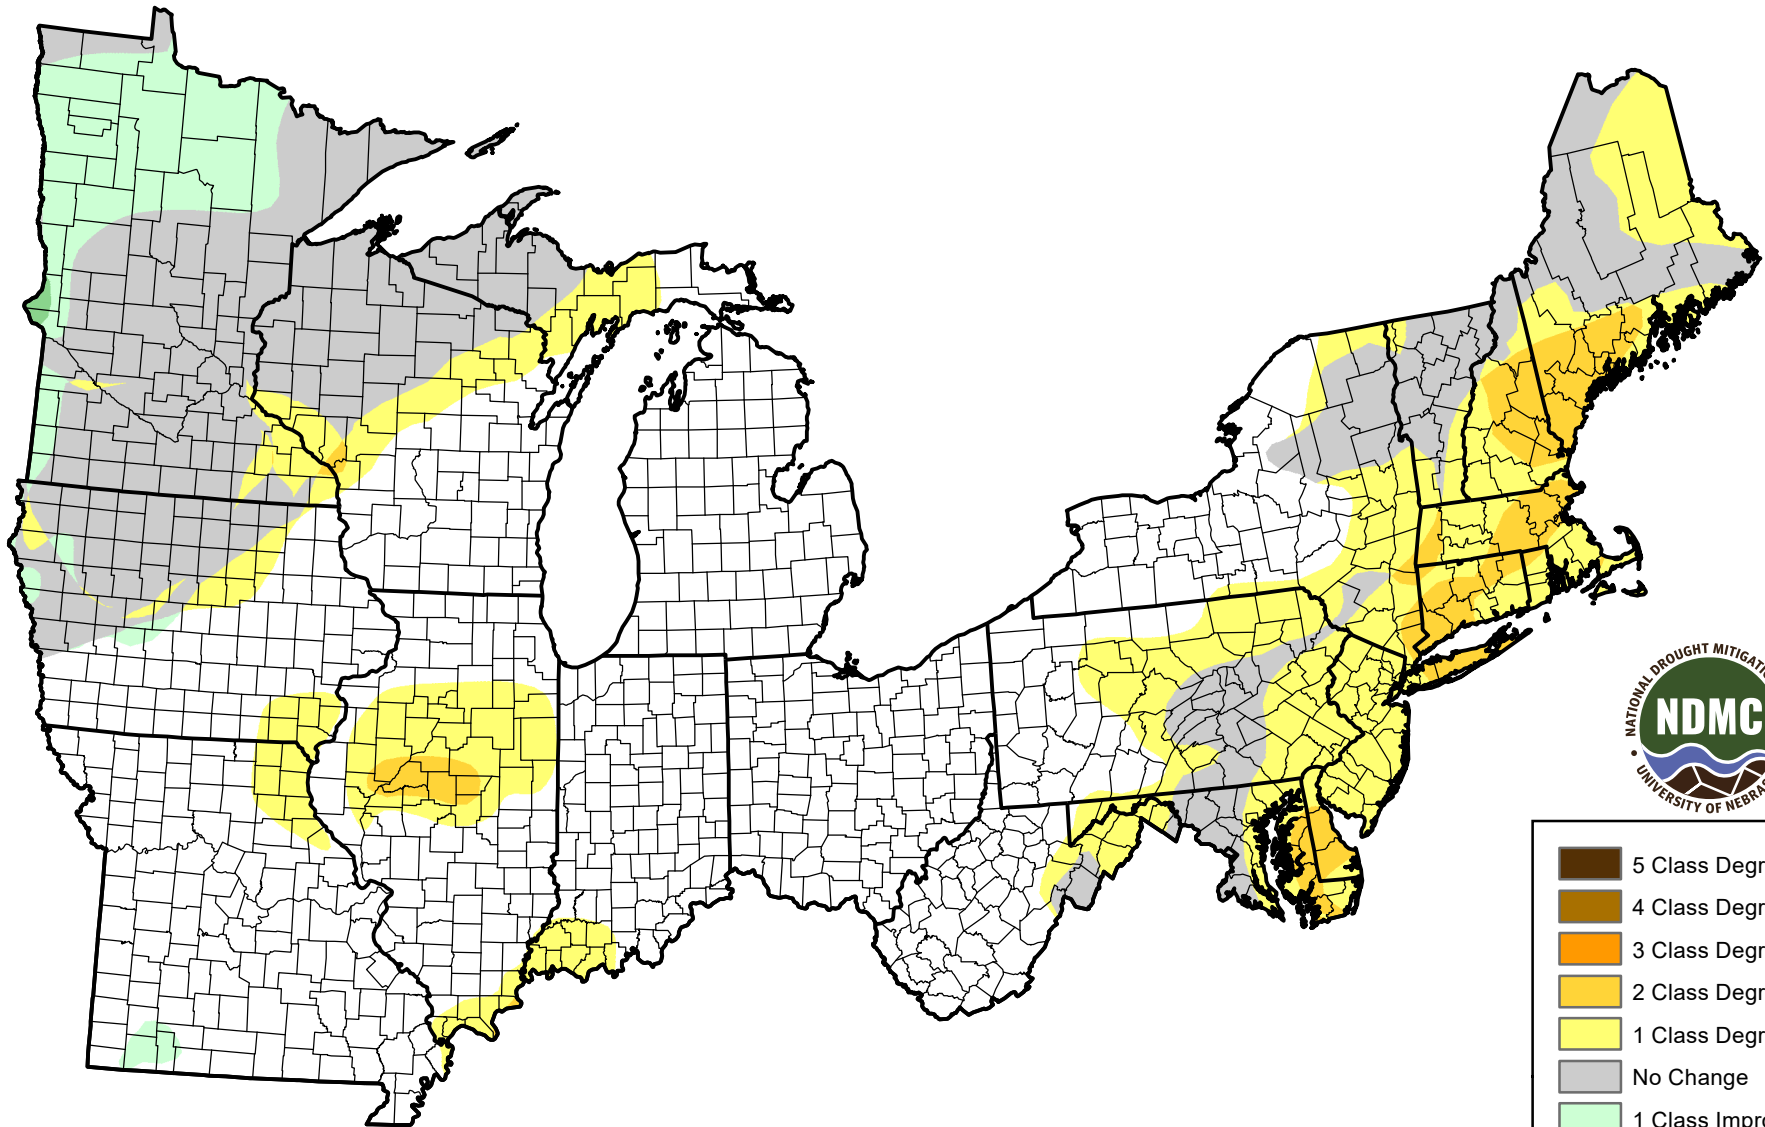

U.S. Drought Monitor Class Change - USDA Northern Forests Climate Hub 4 Week

April 17, 2012
compared to
March 22, 2012

droughtmonitor.unl.edu

-  5 Class Degradation
-  4 Class Degradation
-  3 Class Degradation
-  2 Class Degradation
-  1 Class Degradation
-  No Change
-  1 Class Improvement
-  2 Class Improvement
-  3 Class Improvement
-  4 Class Improvement
-  5 Class Improvement