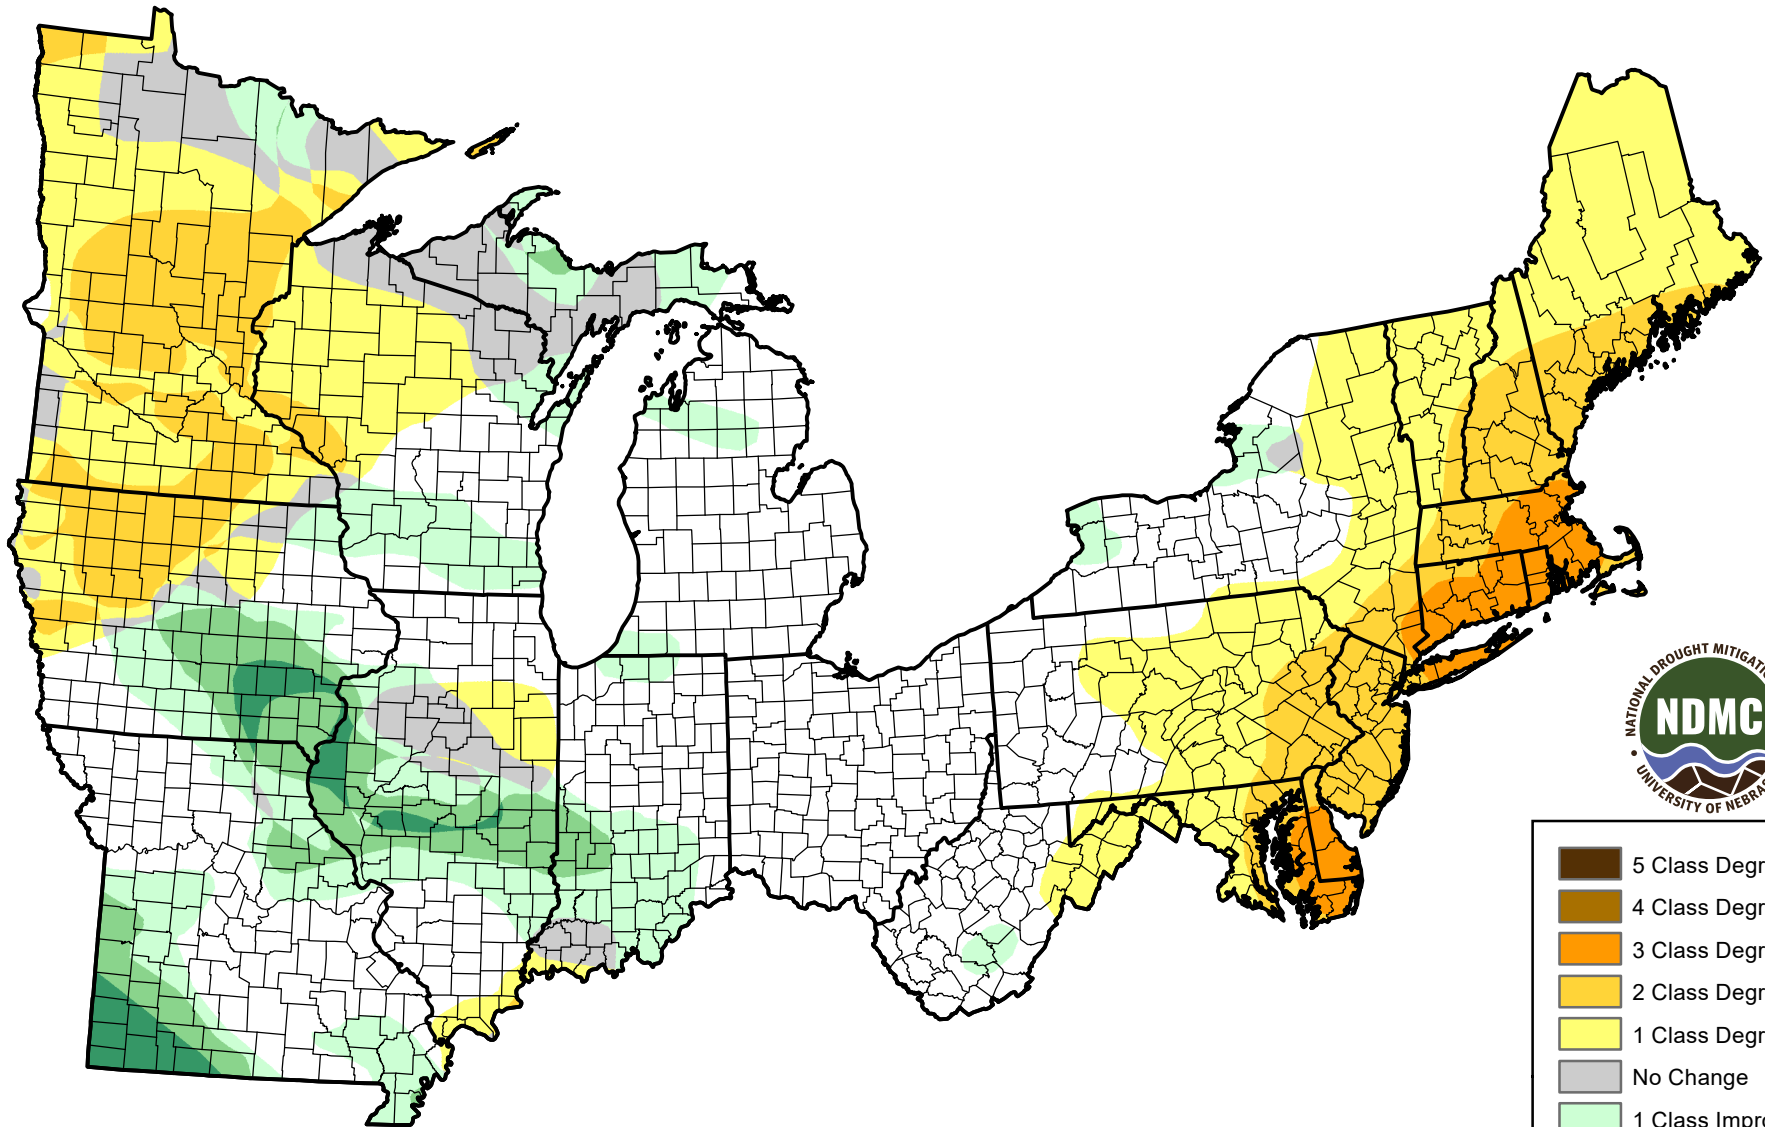

U.S. Drought Monitor Class Change - USDA Northern Forests Climate Hub Start of Water Year

April 17, 2012
compared to
September 29, 2011

droughtmonitor.unl.edu