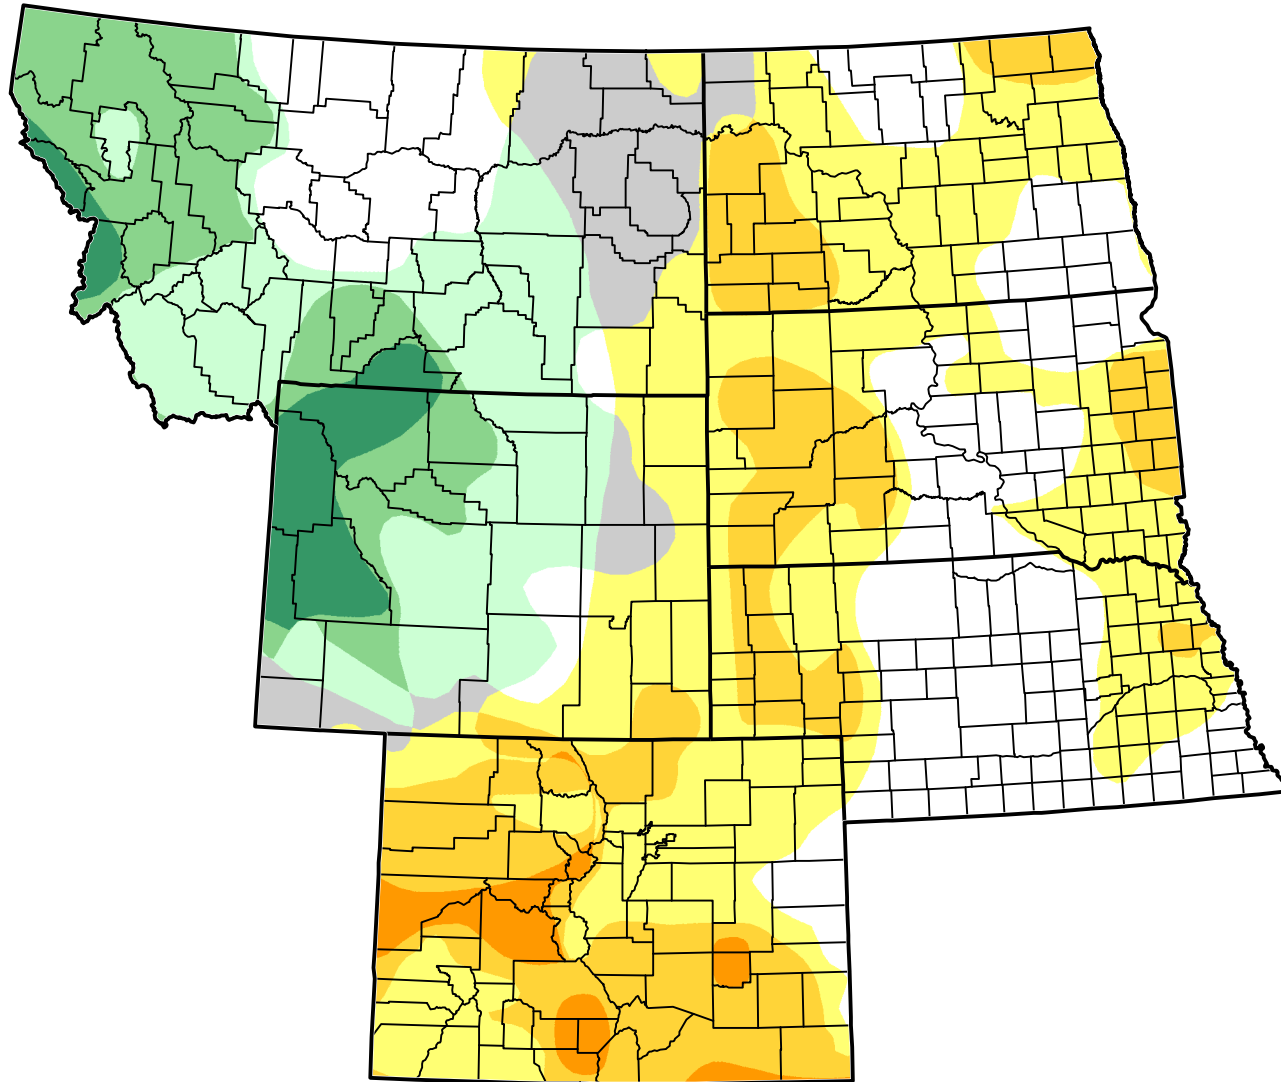

U.S. Drought Monitor Class Change - USDA Northern Plains Climate Hub 2 Years

April 17, 2012
compared to
April 20, 2010