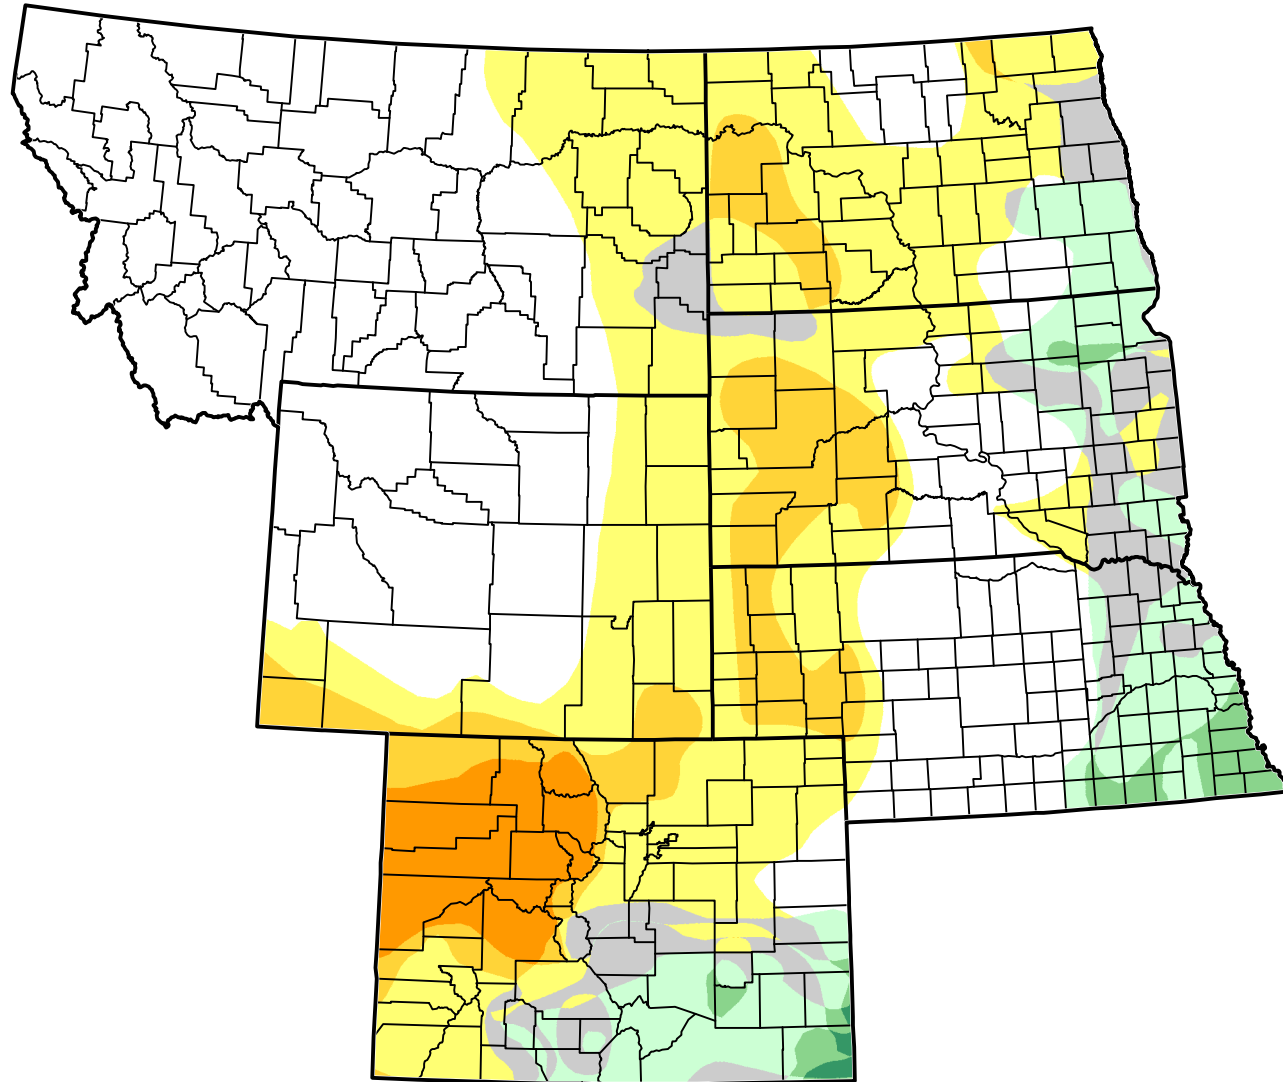

# U.S. Drought Monitor Class Change - USDA Northern Plains Climate Hub 6 Months

April 17, 2012  
compared to  
November 1, 2011

-  5 Class Degradation
-  4 Class Degradation
-  3 Class Degradation
-  2 Class Degradation
-  1 Class Degradation
-  No Change
-  1 Class Improvement
-  2 Class Improvement
-  3 Class Improvement
-  4 Class Improvement
-  5 Class Improvement