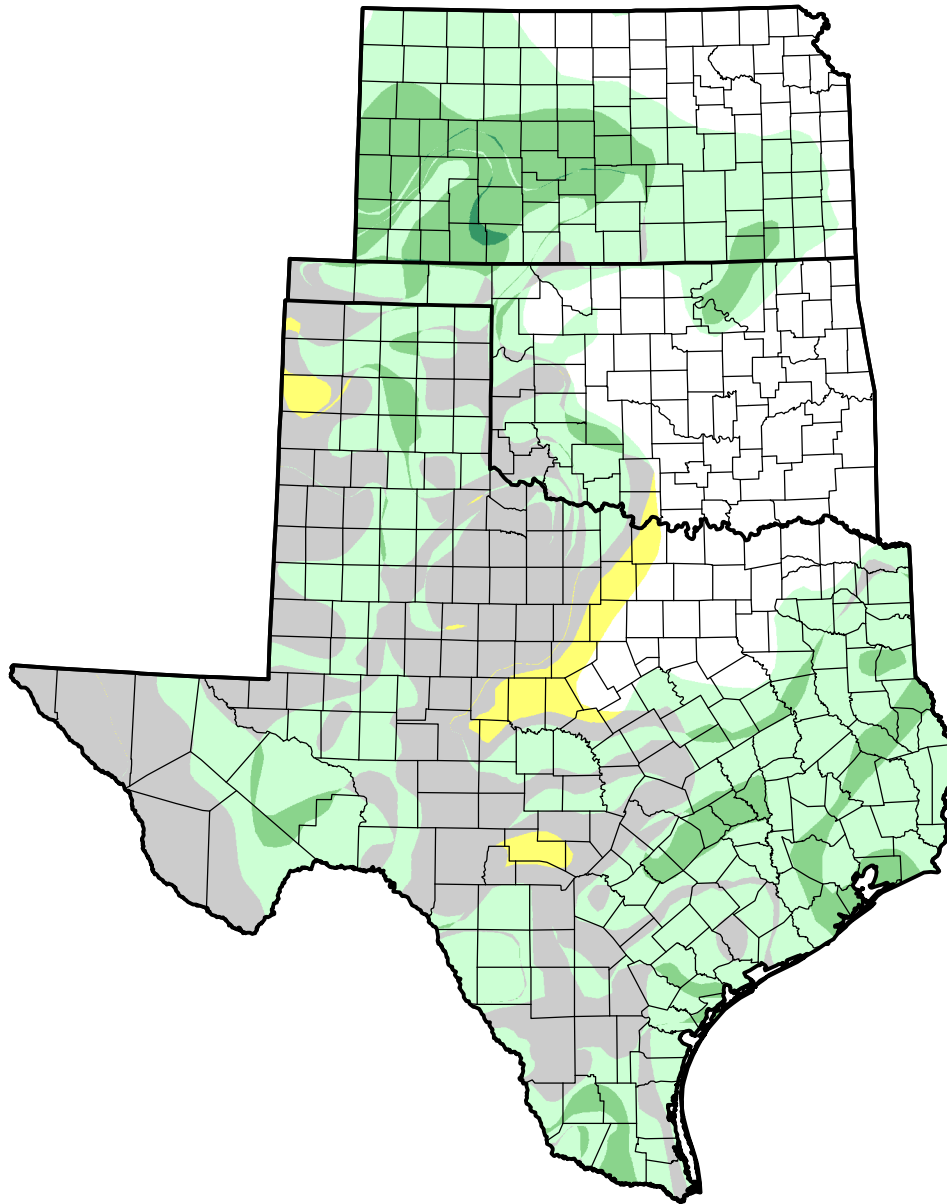

# U.S. Drought Monitor Class Change - USDA Southern Plains Climate Hub 4 Week

April 17, 2012  
compared to  
March 22, 2012

[droughtmonitor.unl.edu](http://droughtmonitor.unl.edu)

- 5 Class Degradation
- 4 Class Degradation
- 3 Class Degradation
- 2 Class Degradation
- 1 Class Degradation
- No Change
- 1 Class Improvement
- 2 Class Improvement
- 3 Class Improvement
- 4 Class Improvement
- 5 Class Improvement