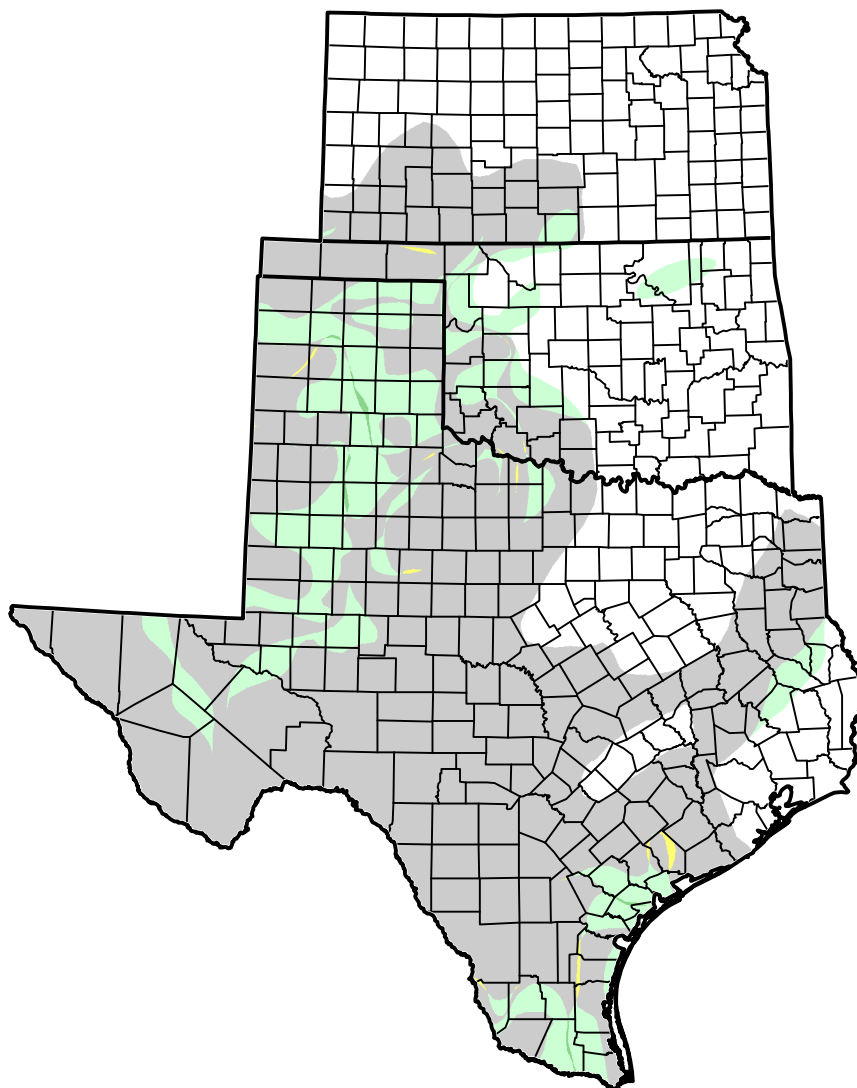

U.S. Drought Monitor Class Change - USDA Southern Plains Climate Hub

1 Week

April 17, 2012
compared to
April 10, 2012

-  5 Class Degradation
-  4 Class Degradation
-  3 Class Degradation
-  2 Class Degradation
-  1 Class Degradation
-  No Change
-  1 Class Improvement
-  2 Class Improvement
-  3 Class Improvement
-  4 Class Improvement
-  5 Class Improvement