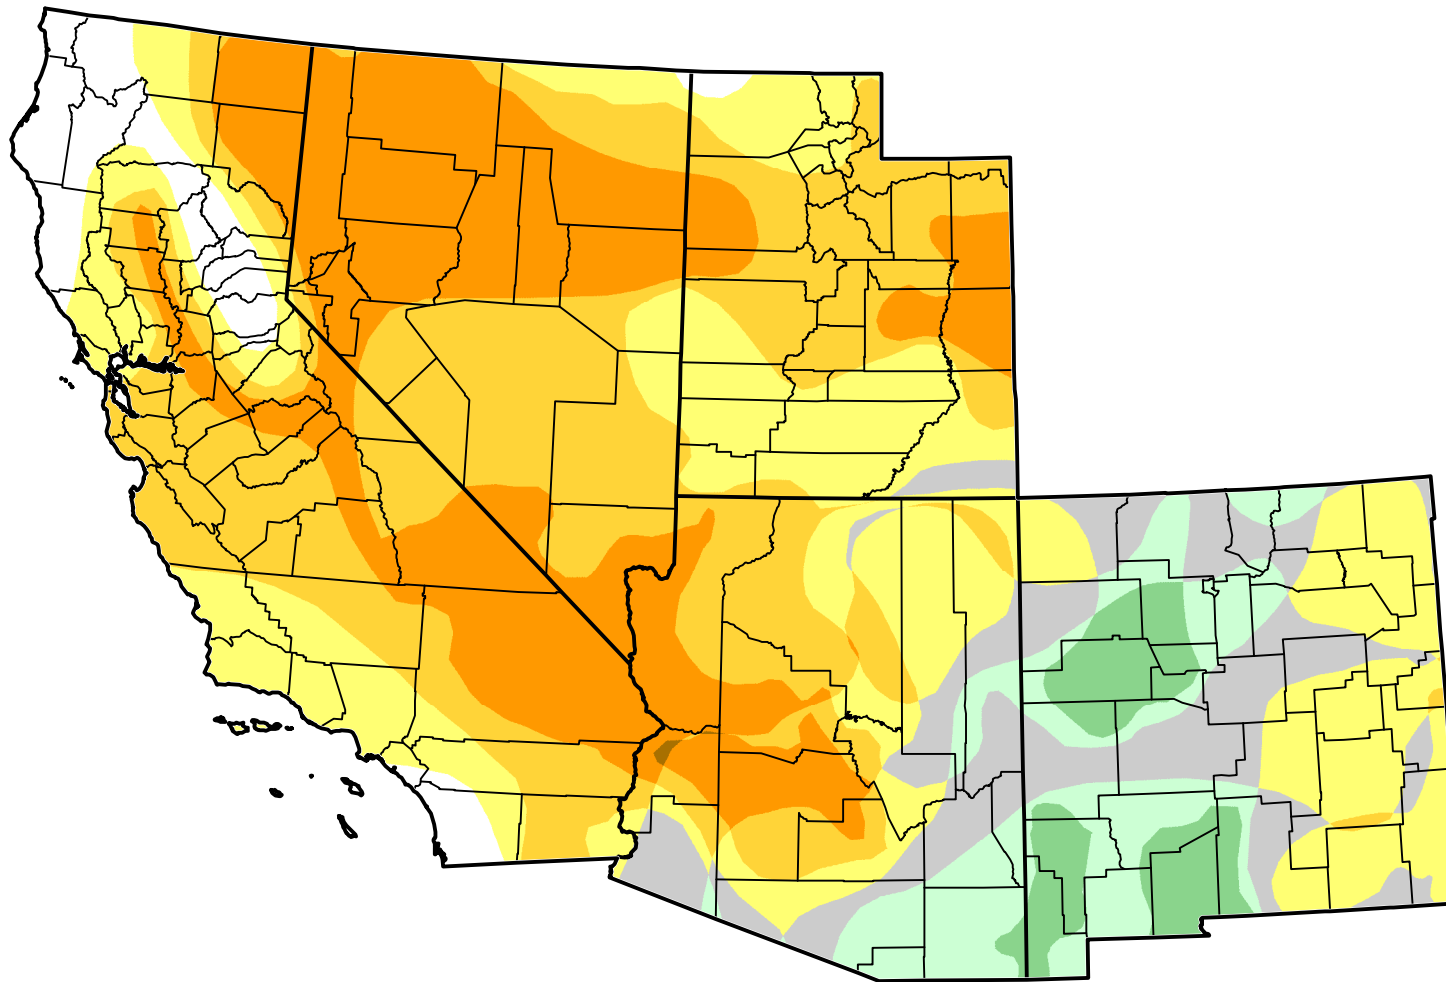

U.S. Drought Monitor Class Change - USDA Southwest Climate Hub 1 Year

April 17, 2012
compared to
April 19, 2011

-  5 Class Degradation
-  4 Class Degradation
-  3 Class Degradation
-  2 Class Degradation
-  1 Class Degradation
-  No Change
-  1 Class Improvement
-  2 Class Improvement
-  3 Class Improvement
-  4 Class Improvement
-  5 Class Improvement